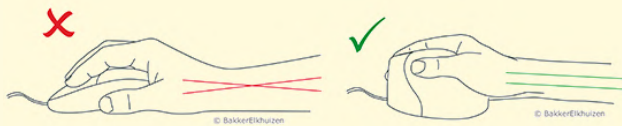

## PRF Mouse Wireless

Sleek design and luxurious look.

The PRF Mouse Wireless is an ergonomic vertical mouse. The angle of the mouse ensures the correct arm and wrist position.

The shape of the mouse ensures the palm of the hand makes contact with the mouse correctly. This mouse is held in a handshake position.

The 'handshake' grip of a vertical mouse ensures the wrist and lower arm twist less (Schmid et al., 2015). This means less muscle activity in the lower arm compared to a standard mouse (Quemelo & Vieira, 2013).

Research shows that use of a vertical mouse facilitates quicker recovery from arm, wrist and hand injuries (Aarås et al., 2001).

### The latest ergonomic mouse from BakkerElkhuizen

You use your mouse a great deal during the day. With a traditional mouse, your wrists twist, your arms cramp up and your shoulders are strained. There are different kinds of ergonomic mice on the market to prevent this. A vertical mouse is a mouse that forces the hand into a handshake position. That puts less strain on your wrist and lower arm. A good mouse prevents injuries. Using the wrong mouse can cause pain and discomfort in the shoulders, lower arms and hands. A vertical mouse mostly prevents these problems.