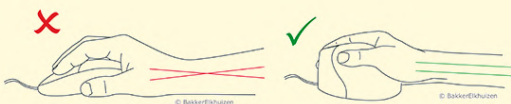

Evluent Standard Right

BAKKER ELKHUIZEN

Work Smart - Feel Good

An ergonomic vertical mouse

More comfort and health benefits with a vertical mouse.

Prolonged mouse use can lead to physical discomfort, which is why using an ergonomic mouse is really important.

The Evluent Standard Right is a vertical mouse that is held in a handshake posture. This posture causes less lateral wrist-bending and forearm rotation.

The handshake position of vertical mice keeps the wrist from bending as much to the side while the forearm also turns inward to a lesser degree (Schmid, et al., 2015). This means that muscle activity in the forearm is less than it would be when using a conventional mouse (Quemelo & Vieira, 2013).

[Read more online](#)

Ergonomic: good arm and wrist posture.

Basic functions: 3 buttons, scroll wheel and fixed dpi settings.

Unique: easy to get used to.

Plug and Play: no driver installation needed.

Cable length: 215 cm.