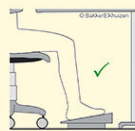

## Sturdy and compact design

The Pro 952 is from the same series as the Pro 959. This footrest gives you a correct sitting posture at the computer: your feet will be supported instead of hanging.'

This footrest is as user-friendly as the Pro 959, but more compact.

"A footrest keeps the blood vessels in your legs from becoming pinched and helps you improve your posture at work."

**User friendly:** adjust the height with 1 foot.

**Convenient:** anti-slip base.

**Design:** solid and compact.