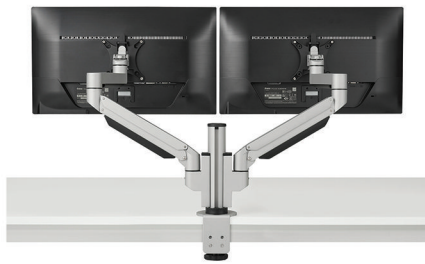

Premium Office Dual