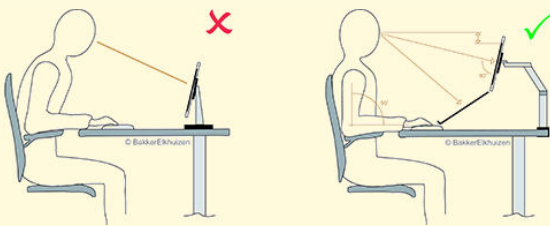

Premium Office Dual

Premium Office Dual, the newest monitor arm from BakkerElkhuizen, is modular so that your desired configuration can be realized.

Rather than work in the wrong position, use of a monitor arm is much more comfortable and increases productivity by 10%.

Multiple studies have found that using two or more screens can substantially improve performance (University of Utah, 2008; Colvin et al., 2004; Czerwinski et al., 2003).

Placing the monitor too low can increase neck strain. Placing it too high (the top should not be above eye height) can also cause problems. Even more important may be the adjustability of the depth, allowing for optimal viewing distance all the time. This helps you absorb information and causes the least eye strain. Rather than work in the wrong position, this optimal monitor position is much more comfortable and increases productivity by 10% (Sommerich et al., 1998).

The newest monitor arm from BakkerElkhuizen

An ergonomic workspace promotes comfort and productivity of computer workers. Monitor arms are an important element of this process, creating more room on your workspace and improving your work posture. The Premium Office Dual is modular, so that your desired configuration can be realized.. It is important to use a monitor arm: rather than work in the wrong position, an optimal monitor position is much more comfortable and increases productivity by 10% (Sommerich et al., 1998).

Pivotable

The Vesa head has a quick-release mechanism and the monitor can be fully tilted horizontally, switching from portrait to landscape mode.

Durable

The Premium Office Monitor arm is 98% recyclable and is made out of durable materials.