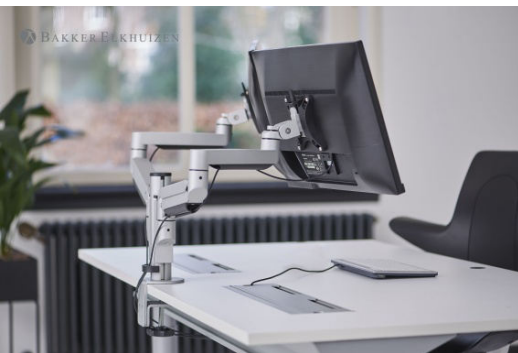

Premium Office Dual

Premium Office Dual, the newest monitor arm from BakkerElkhuizen, is modular so that your desired configuration can be realized.

Rather than work in the wrong position, use of a monitor arm is much more comfortable and increases productivity by 10%.

Multiple studies have found that using two or more screens can substantially improve performance (University of Utah, 2008; Colvin et al., 2004; Czerwinski et al., 2003).

Placing the monitor too low can increase neck strain. Placing it too high (the top should not be above eye height) can also cause problems. Even more important may be the adjustability of the depth, allowing for optimal viewing distance all the time. This helps you absorb information and causes the least eye strain. Rather than work in the wrong position, this optimal monitor position is much more comfortable and increases productivity by 10% (Sommerich et al., 1998).

The newest monitor arm from BakkerElkhuizen

An ergonomic workspace promotes comfort and productivity of computer workers. Monitor arms are an important element of this process, creating more room on your workspace and improving your work posture. The Premium Office Dual is modular, so that your desired configuration can be realized.. It is important to use a monitor arm: rather than work in the wrong position, an optimal monitor position is much more comfortable and increases productivity by 10% (Sommerich et al., 1998).

Pivotable

The Vesa head has a quick-release mechanism and the monitor can be fully tilted horizontally, switching from portrait to landscape mode.

Durable

The Premium Office Monitor arm is 98% recyclable and is made out of durable materials.