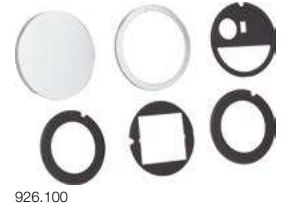

With its round, flat shape and minimalist appearance, the PIX meets design requirements exactly where you need it.

BENEFITS

- **Can be integrated on its own or in your chosen combination**
- **Replaceable, coloured decorative rings**
- **Small mounting diameter of 56 mm**
- **With swivel-mounted lid as an option**
- **Simple mounting from above; subsequent mounting also possible**
- **Integrated water run-off**

CONNECTION PANELS

PIX power strips

- Material: Plastic
- Mounting depth without cable: 45 mm
- Tabletop thickness: 10 – 40 mm

#							
2 decorative rings (black, similar to RAL9005 and white, similar to RAL9010) Power input: 0.2 m cable with GST18i3							
926.000	1						50 x 68 mm
926.002		1					50 x 68 mm
926.004				1 (T13)			50 x 68 mm
926.010					1		50 x 68 mm
With 3 decorative rings (black, similar to RAL9005, white, similar to RAL9010 and stainless steel look) Power input: 2.0 m cable with ferrules and mounting plug, included							
926.001	1						50 x 68 mm
926.003			1				50 x 68 mm
926.005				1 (T13)			50 x 68 mm
With 3 decorative rings (black, similar to RAL9005, white, similar to RAL9010 and stainless steel look) Power input: 2.0 m cable with mounted UK plug							
926.007		1					50 x 68 mm

PIX lid set

- Swivelling lid with matching decorative ring incl. covers for all countries and connection variants
- Material: Plastic

#	
926.100	Stainless steel look
926.101	Black (similar to RAL9005)
926.102	White (similar to RAL9010)