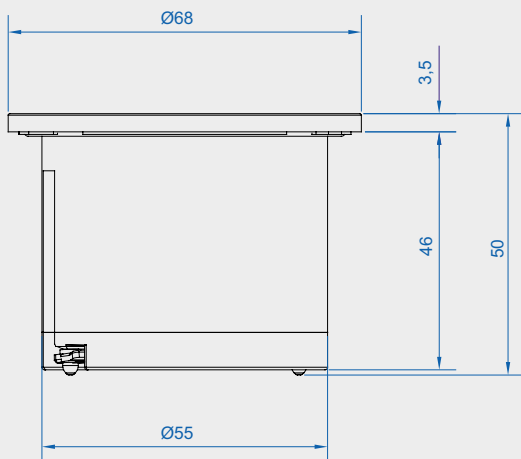

With its round, flat shape and minimalist appearance, the PIX meets design requirements exactly where you need it.

BENEFITS

- **Can be integrated on its own or in your chosen combination**
- **Replaceable, coloured decorative rings**
- **Small mounting diameter of 56 mm**
- **With swivel-mounted lid as an option**
- **Simple mounting from above; subsequent mounting also possible**
- **Integrated water run-off**

CONNECTION PANELS

PIX power strips

- Material: Plastic
- Mounting depth without cable: 45 mm
- Tabletop thickness: 10 – 40 mm

#							
2 decorative rings (black, similar to RAL9005 and white, similar to RAL9010) Power input: 0.2 m cable with GST18i3							
926.000	1						50 x 68 mm
926.002		1					50 x 68 mm
926.004				1 (T13)			50 x 68 mm
926.010					1		50 x 68 mm
With 3 decorative rings (black, similar to RAL9005, white, similar to RAL9010 and stainless steel look) Power input: 2.0 m cable with ferrules and mounting plug, included							
926.001	1						50 x 68 mm
926.003			1				50 x 68 mm
926.005				1 (T13)			50 x 68 mm
With 3 decorative rings (black, similar to RAL9005, white, similar to RAL9010 and stainless steel look) Power input: 2.0 m cable with mounted UK plug							
926.007		1					50 x 68 mm

Compact design and low mounting depth
 ensure space-saving installation.

Dimensions in mm

For suitable **device supply cables**, see page 62 onwards.

For flush mounted **Custom Modules**, see page 193 onwards.
Please observe the compatibility table starting on page 193.