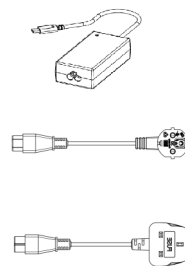

CM Mini Port Replicator

Item number: 917.229

Scope of delivery

Product overview

Installation

Powered by Adapter

Powered by STEP USB C

Optional accessories

1. USB C-C Cable

2. Mini DP to DP cable

3. Mini DP to HDMI Cable

4. Charger adapter

5. Power cord CEE7/3

6. Power cord UK

CM Mini Port Replicator

Explanation

Port	Description	Functionality
a	USB A data port	Extra USB A port for data (e.g.: USB storage, wireless mouse / keyboard adaptor, mobile phone data transfer, etc.)
b	USB C port	Connect to PC / phone via USB C cable to output 2nd screen, charging, Internet access.
c	Network port	Connect LAN cable for Internet
d	Mini Display port	Connect to 2nd screen
e	USB A data port	Extra USB A port for data (e.g.: USB storage, wireless mouse / keyboard adaptor, mobile phone data transfer, etc.)
f	Power port	USB-C cable via connect to charger adapter or USB-Charger

no.	Item no.	Description
1.	918.203	USB C-C Cable
2.	918.204	Mini DP to DP cable
3.	918.205	Mini DP to HDMI Cable
4.	918.194	Charger adapter 65W
5.	304.1055	Power cord CEE7/3
6.	304.1054	Power cord UK