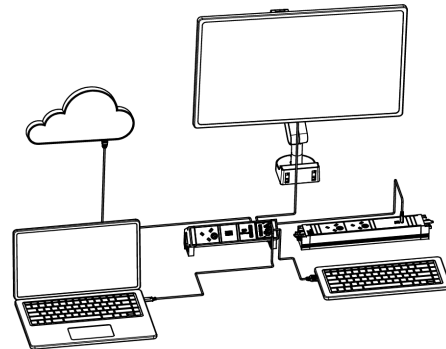

CM Mini Port Replicator

Item number: 917.229

Scope of delivery

Product overview

Installation

Powered by Adapter

Powered by STEP USB C

Optional accessories

1. USB C-C Cable

2. Mini DP to DP cable

3. Mini DP to HDMI Cable

4. Charger adapter

5. Power cord CEE7/3

6. Power cord UK

CM Mini Port Replicator

Explanation

Port	Description	Functionality
a	USB A data port	Extra USB A port for data (e.g.: USB storage, wireless mouse / keyboard adaptor, mobile phone data transfer, etc.)
b	USB C port	Connect to PC / phone via USB C cable to output 2nd screen, charging, Internet access.
c	Network port	Connect LAN cable for Internet
d	Mini Display port	Connect to 2nd screen
e	USB A data port	Extra USB A port for data (e.g.: USB storage, wireless mouse / keyboard adaptor, mobile phone data transfer, etc.)
f	Power port	USB-C cable via connect to charger adapter or USB-Charger