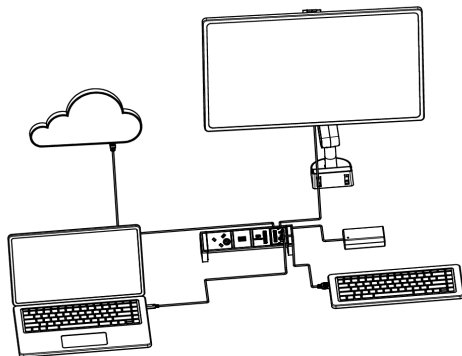

CM Mini Port Replicator

Item number: 917.229

Scope of delivery

Product overview

Installation

Powered by Adapter

Powered by STEP USB C

Optional accessories

1. USB C-C Cable

2. Mini DP to DP cable

3. Mini DP to HDMI Cable

4. Charger adapter

5. Power cord CEE7/3

6. Power cord UK

CM Mini Port Replicator

Explanation

Port	Description	Functionality
a	USB A data port	Extra USB A port for data (e.g.: USB storage, wireless mouse / keyboard adaptor, mobile phone data transfer, etc.)
b	USB C port	Connect to PC / phone via USB C cable to output 2nd screen, charging, Internet access.
c	Network port	Connect LAN cable for Internet
d	Mini Display port	Connect to 2nd screen
e	USB A data port	Extra USB A port for data (e.g.: USB storage, wireless mouse / keyboard adaptor, mobile phone data transfer, etc.)
f	Power port	USB-C cable via connect to charger adapter or USB-Charger