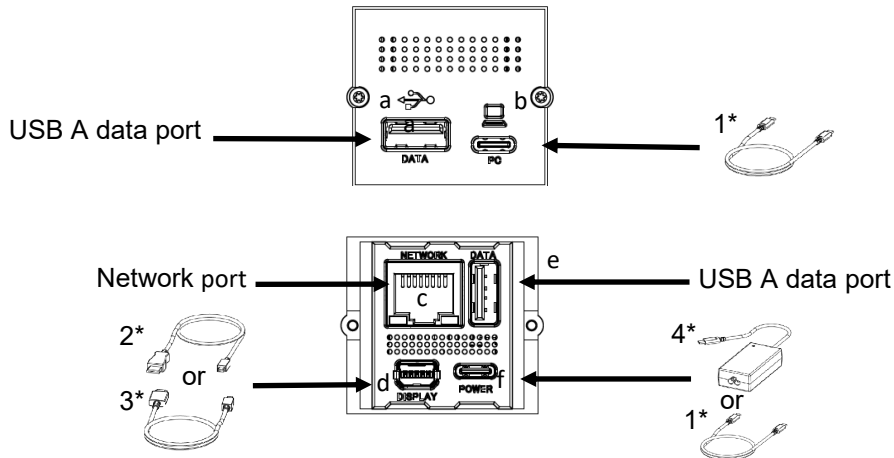

CM Mini Port Replicator

Item number: 917.229

Scope of delivery

Product overview

Installation

Powered by Adapter

Powered by STEP USB C

Optional accessories

1. USB C-C Cable

2. Mini DP to DP cable

3. Mini DP to HDMI Cable

4. Charger adapter

5. Power cord CEE7/3

6. Power cord UK

CM Mini Port Replicator

Explanation

Port	Description	Functionality
a	USB A data port	Extra USB A port for data (e.g.: USB storage, wireless mouse / keyboard adaptor, mobile phone data transfer, etc.)
b	USB C port	Connect to PC / phone via USB C cable to output 2nd screen, charging, Internet access.
c	Network port	Connect LAN cable for Internet
d	Mini Display port	Connect to 2nd screen
e	USB A data port	Extra USB A port for data (e.g.: USB storage, wireless mouse / keyboard adaptor, mobile phone data transfer, etc.)
f	Power port	USB-C cable via connect to charger adapter or USB-Charger

no.	Item no.	Description
1.	918.203	USB C-C Cable
2.	918.204	Mini DP to DP cable
3.	918.205	Mini DP to HDMI Cable
4.	918.194	Charger adapter 65W
5.	304.1055	Power cord CEE7/3
6.	304.1054	Power cord UK