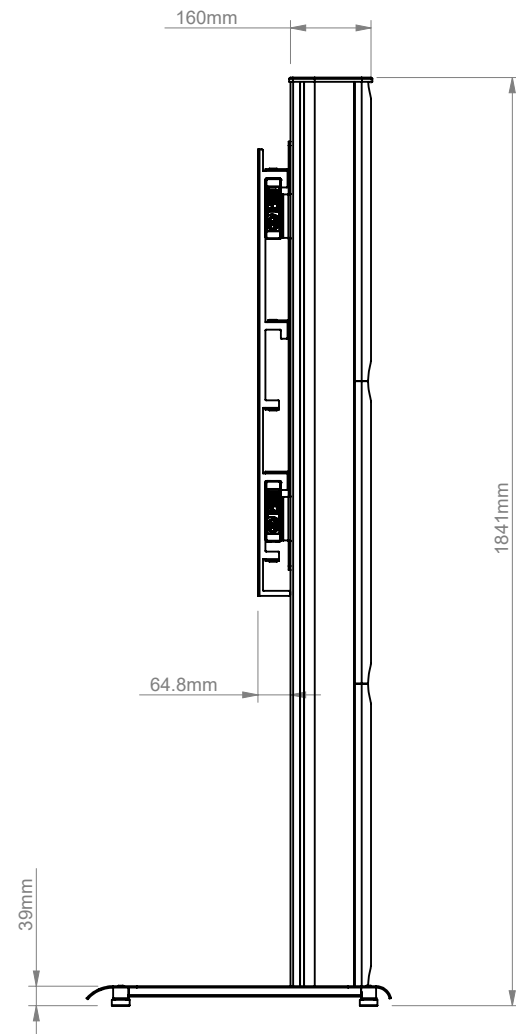

THE INFORMATION CONTAINED IN THIS DRAWING IS THE SOLE PROPERTY OF B-TECH INTERNATIONAL DESIGN AND MANUFACTURING LIMITED, ANY REPRODUCTION IN PART OR WHOLE WITHOUT THE WRITTEN PERMISSION OF B-TECH INTERNATIONAL DESIGN AND MANUFACTURING LIMITED IS PROHIBITED.

B-Tech International Design and Manufacturing Limited		B-Tech No: BTF843
Part of the B-Tech International Group of Companies		Version: 1.0
 UNLESS OTHERWISE SPECIFIED DIMENSIONS ARE IN MILLIMETERS	Size: A3	Title: Universal Extra-Large Portrait Flat Screen Floor Stand (1.8m)
	Scale: 1:15	Revision: 0.0
Sheet: 1 of 1	Date: 26/05/17	File Name: BTD-BTF843-R0.0