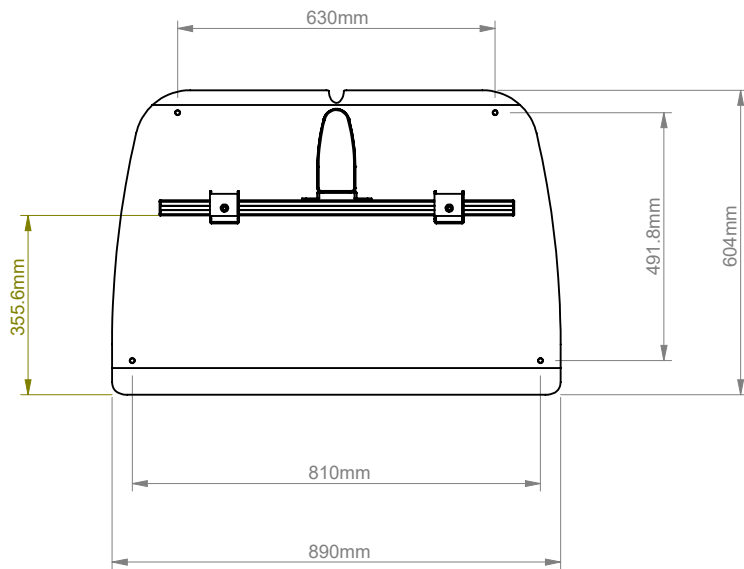

B-Tech International Design and Manufacturing Limited		B-Tech No: BTF843
Part of the B-Tech International Group of Companies		Version: 1.0
 UNLESS OTHERWISE SPECIFIED DIMENSIONS ARE IN MILLIMETERS	Size: A3	Title: Universal Extra-Large Portrait Flat Screen Floor Stand (1.8m)
	Scale: 1:15	Revision: 0.0
Sheet: 1 of 1	Date: 26/05/17	File Name: BTD-BTF843-R0.0