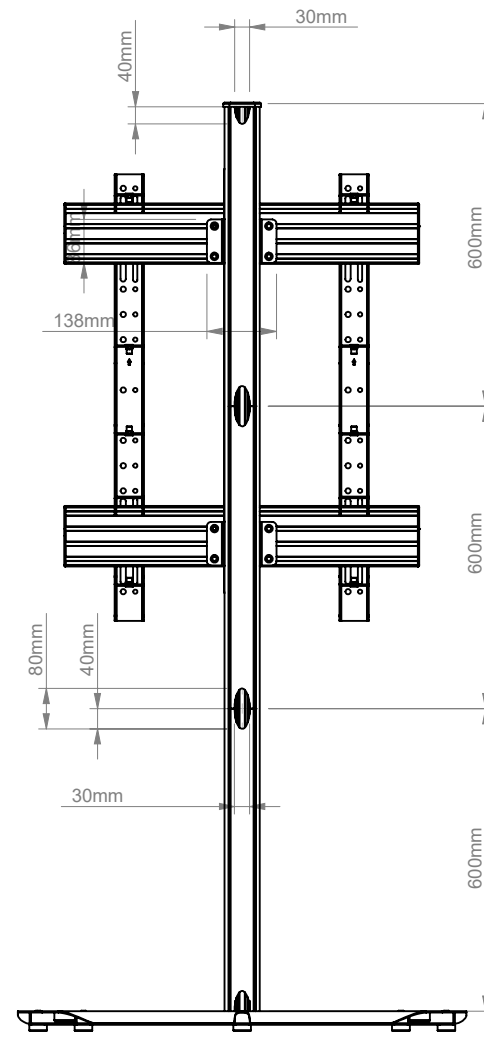

THE INFORMATION CONTAINED IN THIS DRAWING IS THE SOLE PROPERTY OF B-TECH INTERNATIONAL DESIGN AND MANUFACTURING LIMITED, ANY REPRODUCTION IN PART OR WHOLE WITHOUT THE WRITTEN PERMISSION OF B-TECH INTERNATIONAL DESIGN AND MANUFACTURING LIMITED IS PROHIBITED.

B-Tech International Design and Manufacturing Limited		B-Tech No: BTF843
Part of the B-Tech International Group of Companies		Version: 1.0
 UNLESS OTHERWISE SPECIFIED DIMENSIONS ARE IN MILLIMETERS	Size: A3	Title: Universal Extra-Large Portrait Flat Screen Floor Stand (1.8m)
	Scale: 1:15	Revision: 0.0
Sheet: 1 of 1	Date: 26/05/17	File Name: BTD-BTF843-R0.0