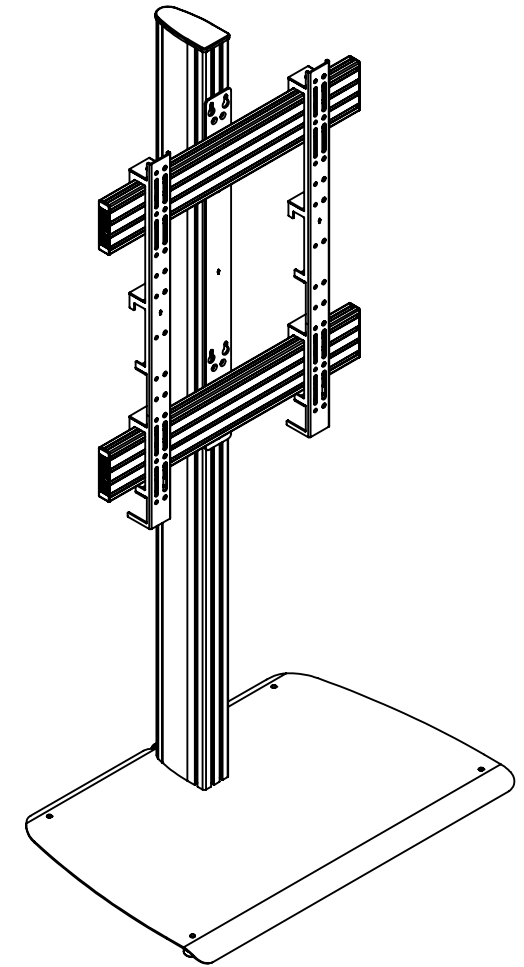

THE INFORMATION CONTAINED IN THIS DRAWING IS THE SOLE PROPERTY OF B-TECH INTERNATIONAL DESIGN AND MANUFACTURING LIMITED, ANY REPRODUCTION IN PART OR WHOLE WITHOUT THE WRITTEN PERMISSION OF B-TECH INTERNATIONAL DESIGN AND MANUFACTURING LIMITED IS PROHIBITED.

B-Tech International Design and Manufacturing Limited		B-Tech No: BTF843
Part of the B-Tech International Group of Companies		Version: 1.0
 UNLESS OTHERWISE SPECIFIED DIMENSIONS ARE IN MILLIMETERS	Size: A3	Title: Universal Extra-Large Portrait Flat Screen Floor Stand (1.8m)
	Scale: 1:15	Revision: 0.0
Sheet: 1 of 1	Date: 26/05/17	File Name: BTD-BTF843-R0.0