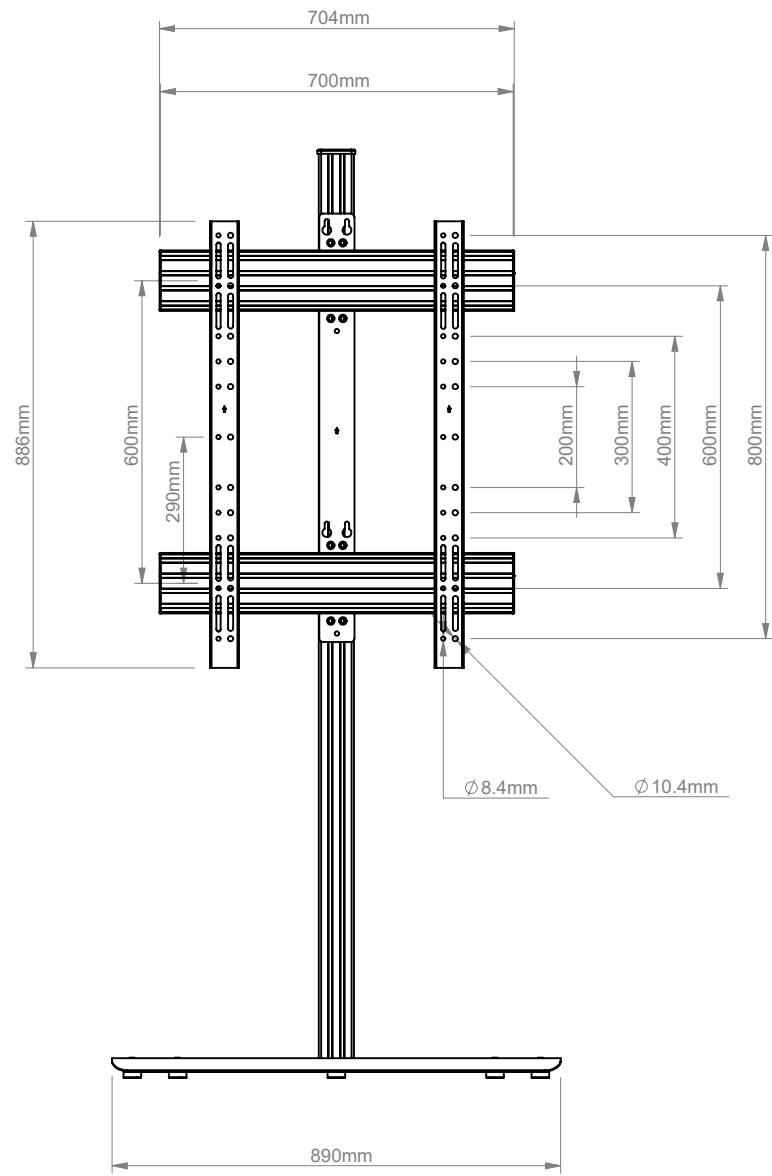

THE INFORMATION CONTAINED IN THIS DRAWING IS THE SOLE PROPERTY OF B-TECH INTERNATIONAL DESIGN AND MANUFACTURING LIMITED, ANY REPRODUCTION IN PART OR WHOLE WITHOUT THE WRITTEN PERMISSION OF B-TECH INTERNATIONAL DESIGN AND MANUFACTURING LIMITED IS PROHIBITED.

B-Tech International Design and Manufacturing Limited		B-Tech No: BTF843
Part of the B-Tech International Group of Companies		Version: 1.0
 UNLESS OTHERWISE SPECIFIED DIMENSIONS ARE IN MILLIMETERS	Size: A3	Title: Universal Extra-Large Portrait Flat Screen Floor Stand (1.8m)
	Scale: 1:15	Revision: 0.0
Sheet: 1 of 1	Date: 26/05/17	File Name: BTD-BTF843-R0.0