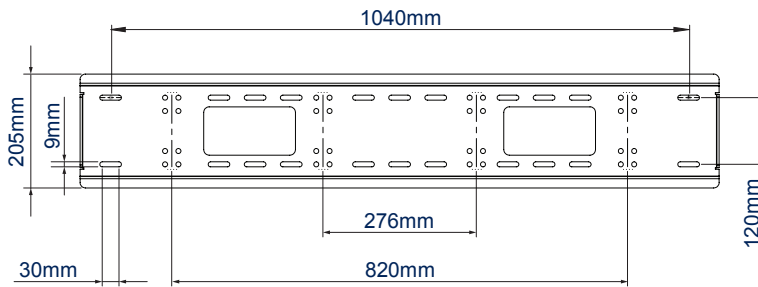

SPECIFICATION

Recommended screen size	65" up to 120"
Max load	200kg*
VESA® & non-VESA Fixings	200 x 200 up to 800 x 500
Universal Fixings	up to 1100 x 730mm
Distance from wall	30mm
Colour	Black

*Please note the max weight is limited to 130kg when mounted across two poles

FEATURES

- Universal screen interface suitable for all screens
- Fits screens with VESA and non-VESA® mounting patterns up to H:1100mm (43.3") x V: 730mm (28.7")
- Comptible with B-Tech's collar and pole system for pole mounting heavy duty screens
- Heavy duty 4mm steel capable of supporting the heaviest screens
- Low profile design mounts screen only 30mm from wall
- Adjustment screws allow screen to be levelled once mounted
- Suitable for concrete / brick or up to 32" stud walls
- Simple 'hook-on' installation with all mounting hardware included

UNIVERSAL
1100
x
730

120"
305cm

↔

200KG

130KG

●

On Wall On Poles

Only 30mm
from wall

Ultra-Slim design mounts screen only 30mm from the wall

Post installation screen alignment

Adjustment screws allow screen to be levelled once mounted

Compatible with B-Tech's collar and pole system for pole mounting heavy duty screens