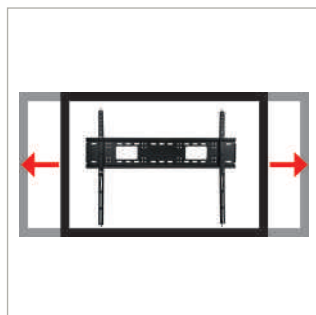

FEATURES

- Universal screen interface suitable for all screens
- Fits screens with VESA and non-VESA® mounting patterns up to H:1100mm (43.3") x V: 730mm (28.7")
- Comptible with B-Tech's collar and pole system for pole mounting heavy duty screens
- Heavy duty 4mm steel capable of supporting the heaviest screens
- Low profile design mounts screen only 30mm from wall
- Adjustment screws allow screen to be levelled once mounted
- Suitable for concrete / brick or up to 32" stud walls
- Simple 'hook-on' installation with all mounting hardware included

UNIVERSAL
1100
x
730

120"
305cm

↔

200KG

130KG

●

On Wall On Poles

Only 30mm
from wall

Ultra-Slim design mounts screen only 30mm from the wall

Post installation screen alignment

Adjustment screws allow screen to be levelled once mounted

Compatible with B-Tech's collar and pole system for pole mounting heavy duty screens