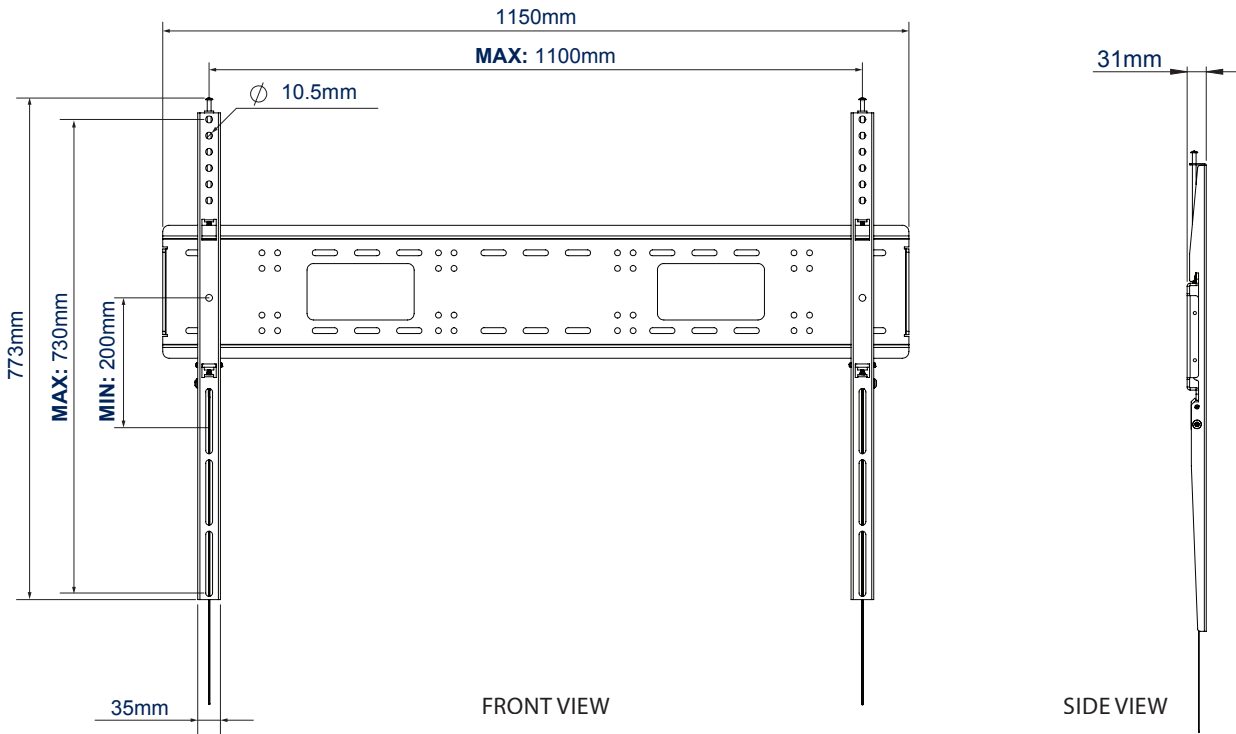

SPECIFICATION

Recommended screen size	65" up to 120"
Max load	200kg*
VESA® & non-VESA Fixings	200 x 200 up to 800 x 500
Universal Fixings	up to 1100 x 730mm
Distance from wall	30mm
Colour	Black

*Please note the max weight is limited to 130kg when mounted across two poles

FEATURES

- Universal screen interface suitable for all screens
- Fits screens with VESA and non-VESA® mounting patterns up to H:1100mm (43.3") x V: 730mm (28.7")
- Comptible with B-Tech's collar and pole system for pole mounting heavy duty screens
- Heavy duty 4mm steel capable of supporting the heaviest screens
- Low profile design mounts screen only 30mm from wall
- Adjustment screws allow screen to be levelled once mounted
- Suitable for concrete / brick or up to 32" stud walls
- Simple 'hook-on' installation with all mounting hardware included

UNIVERSAL
1100
x
730

120"
305cm

↔

200KG

130KG

●

On Wall On Poles

Only 30mm
from wall

Ultra-Slim design mounts screen only 30mm from the wall

Post installation screen alignment

Adjustment screws allow screen to be levelled once mounted

Compatible with B-Tech's collar and pole system for pole mounting heavy duty screens