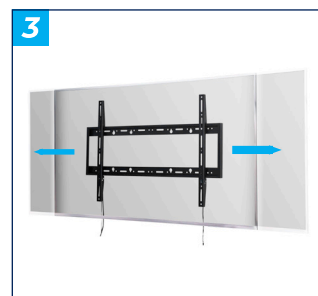

BT9901

XL FLAT SCREEN WALL MOUNT

Designed to mount extra-large screens, the BT9901 can support loads up to 100kg, making it ideal for mounting heavy-duty touchscreens. The universal interface accommodates large mounting patterns up to 900mm x 600mm and features post-installation screen alignment and simple 'hook-on' installation to make screen mounting quick and easy.

SPECIFICATIONS

Recommended screen size	55" - 100"
Max load	100kg
VESA® & non-VESA fixings	up to 900 x 600
Distance from wall	30mm

FEATURES

- Designed to mount XL screens 55" and over
- 1 Low profile design
- 2 Simple 'hook-on' installation with all mounting hardware included
- 3 Post installation screen alignment for perfect screen positioning
- 4 Suitable for pole mounting from ceilings or floors
- Lateral adjustment of screen once mounted
- Keyhole wall fixings for easy mounting

RECOMMENDED MAX SCREEN	MAX LOAD	MAX VESA	POST INSTALL ALIGNMENT	COLLAR COMPATIBLE	QR CODE
100" 254cm	100kg	900 x 600	← →		

*Please note using the included Interface Adaptor Arms to mount VESA 600 x 400 screens will increase the total depth of the product by 6mm, for a total depth of 107mm, or 299mm whilst popped out (+/-7mm micro-adjustment).