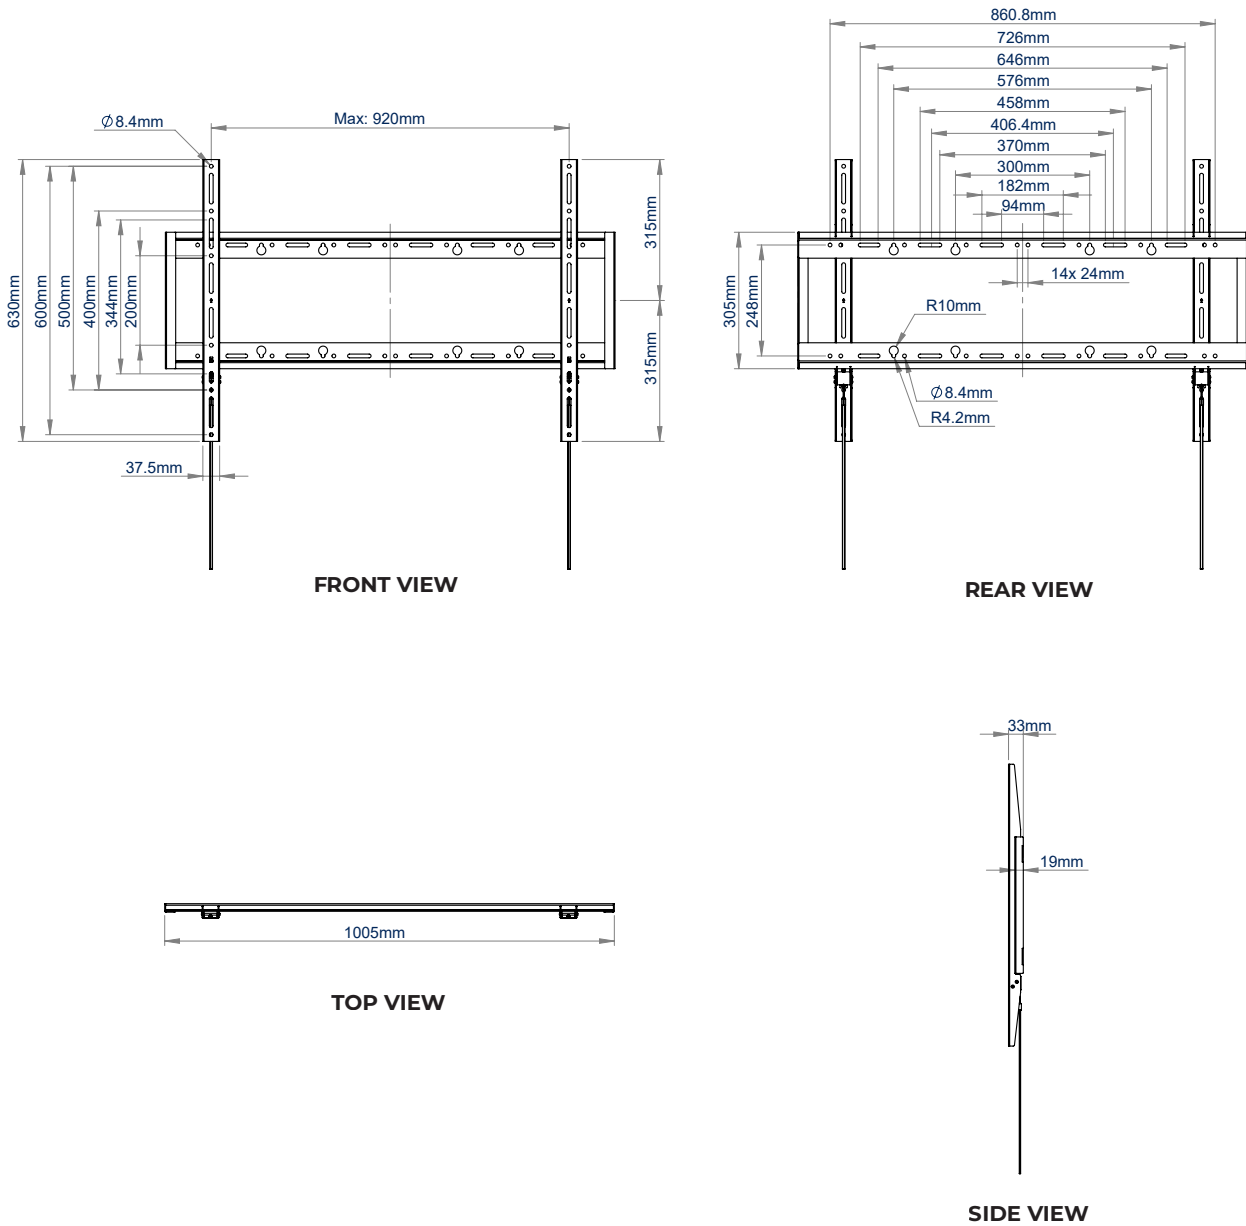

BT9901

ORDERING INFORMATION

COLOUR	ORDER REF	EAN
Black	BT9901/B	5019318759628

RELATED PRODUCTS

PRODUCT CODE	NAME	DESCRIPTION
BT7031	Adjustable Accessory Mounting Arm	Mount AV accessories above or below the screen on the BT9901
BT9903	XL Heavy Duty Flat Screen Wall Mount	Ideal for mounting larger screens up to 120"
BT8448	XL Heavy Duty Flat Screen Ceiling Mount	Ceiling mount for screens up to 120"
BT8506	XL Flat Screen Display Trolley	Mobile trolley for screens up to 120"

SS-BT9901-0601.24