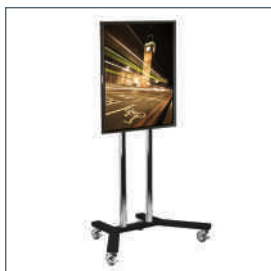

Large Flat Screen Display Trolley

For more information please visit www.btechavmounts.com/BT8504

BT8504

MAXIMUM FIXING DIMENSIONS
HORIZONTAL: 755mm (29.7")
VERTICAL: 410mm (16.1")

BT8504

Large Flat Screen Display Trolley

Designed for large screens up to 65" (165cm) / 70kg (154lbs)

- Fits screens with mounting patterns up to 755mm (29.7") x 410mm (16.1") including VESA patterns up to 600 x 400mm
- Mounts screen in landscape or portrait style
- Security Allen key and screws provided
- Includes universal flat screen Interface Kit
- Non-marking 4" locking/braked castors included
- Also supplied with optional screw in levelling feet
- 1.5m Ø60mm poles supplied with 5 cable management holes
- Trolley Dimensions (including wheels):
 Height: 1675mm (66.9") Depth: 774mm (30.5")
 Width: 1130mm (44.5")
- Colours Available: Black Base with Black Poles, Black Base with Chrome Poles and Silver Base with Chrome Poles

Mounts screen in landscape or portrait style

Tempered Glass Shelf and Bracket (BT7163 + BT7161) also available

Braked castors supplied

Levelling feet supplied

Large Flat Screen Display Trolley

For more information please visit www.btechavmounts.com/BT8504