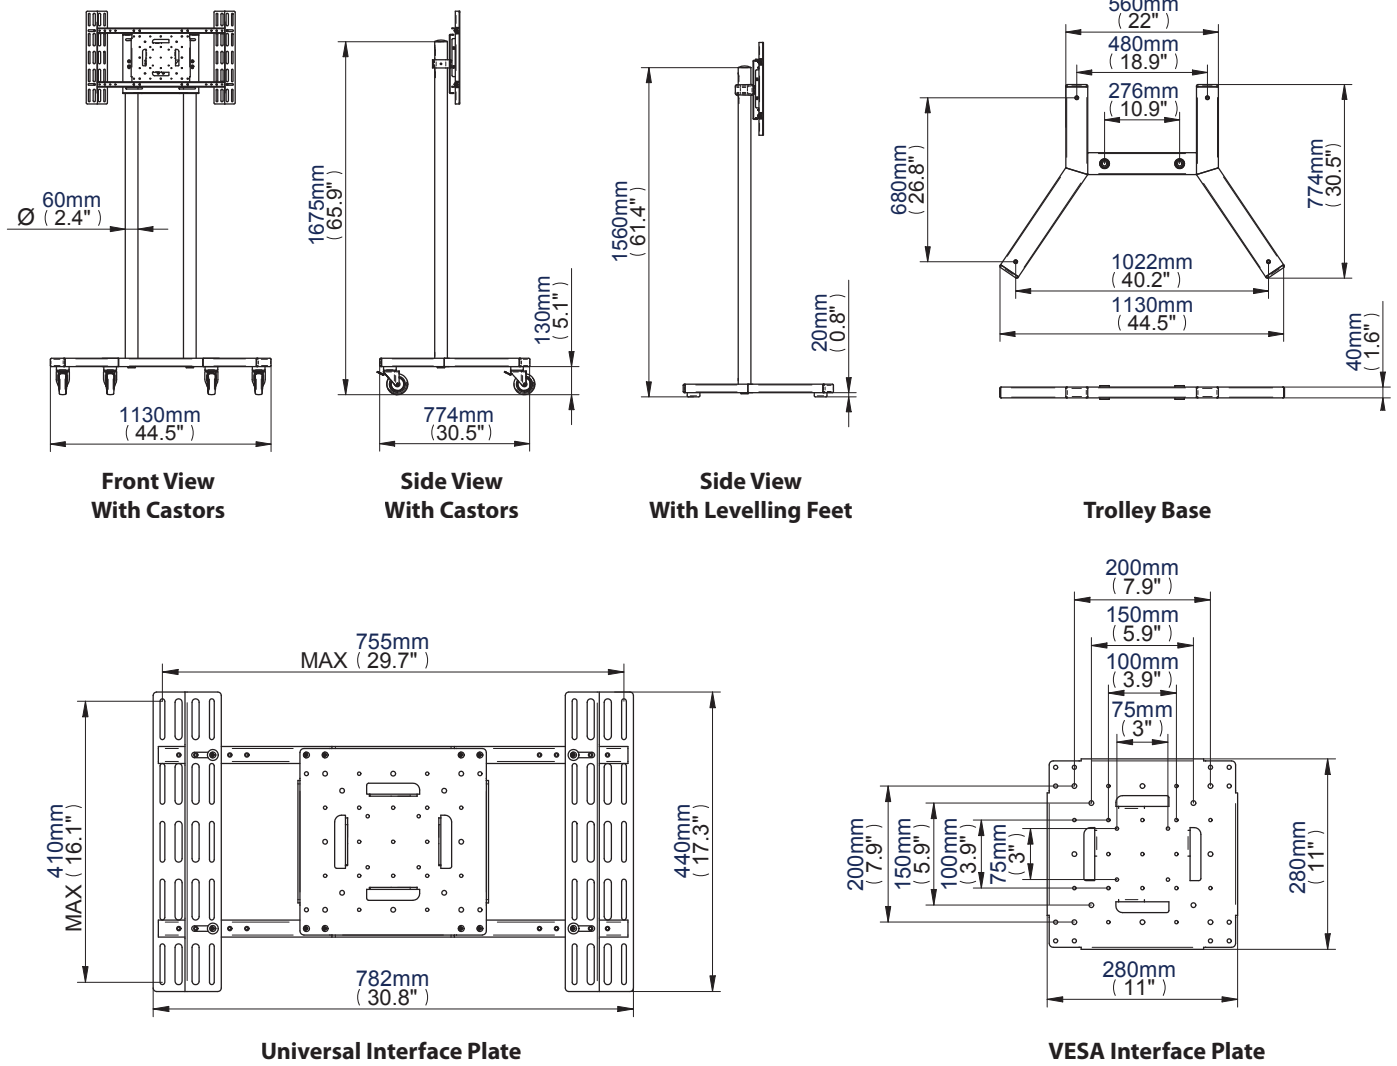

Large Flat Screen Display Trolley

For more information please visit www.btechavmounts.com/BT8504

BT8504

MAXIMUM FIXING DIMENSIONS
HORIZONTAL: 755mm (29.7")
VERTICAL: 410mm (16.1")

BT8504

Large Flat Screen Display Trolley

Designed for large screens up to 65" (165cm) / 70kg (154lbs)

- Fits screens with mounting patterns up to 755mm (29.7") x 410mm (16.1") including VESA patterns up to 600 x 400mm
- Mounts screen in landscape or portrait style
- Security Allen key and screws provided
- Includes universal flat screen Interface Kit
- Non-marking 4" locking/braked castors included
- Also supplied with optional screw in levelling feet
- 1.5m Ø60mm poles supplied with 5 cable management holes
- Trolley Dimensions (including wheels):
 Height: 1675mm (66.9") Depth: 774mm (30.5")
 Width: 1130mm (44.5")
- Colours Available: Black Base with Black Poles, Black Base with Chrome Poles and Silver Base with Chrome Poles

Mounts screen in landscape or portrait style

Tempered Glass Shelf and Bracket (BT7163 + BT7161) also available

Braked castors supplied

Levelling feet supplied

Large Flat Screen Display Trolley

For more information please visit www.btechavmounts.com/BT8504

BT8504

Colour:	Order Ref:	EAN Code:	Master Carton Qty:	Inner Carton Qty:	Master Carton Weight:	Master Carton Cube:
Black Base & Black Poles	BT8504/BB	5019318085413	0.5/0.5	0/0	23.4kg (51.59lbs) / 9.00kg (19.80lbs)	0.075cbm (2.66cuft) / 0.014cbm (0.49cuft)
Black Base & Chrome Poles	BT8504/BC	5019318085406	0.5/0.5	0/0	23.4kg (51.59lbs) / 9.00kg (19.80lbs)	0.075cbm (2.66cuft) / 0.014cbm (0.49cuft)
Silver Base & Chrome Poles	BT8504/SC	5019318085420	0.5/0.5	0/0	23.4kg (51.59lbs) / 9.00kg (19.80lbs)	0.075cbm (2.66cuft) / 0.014cbm (0.49cuft)