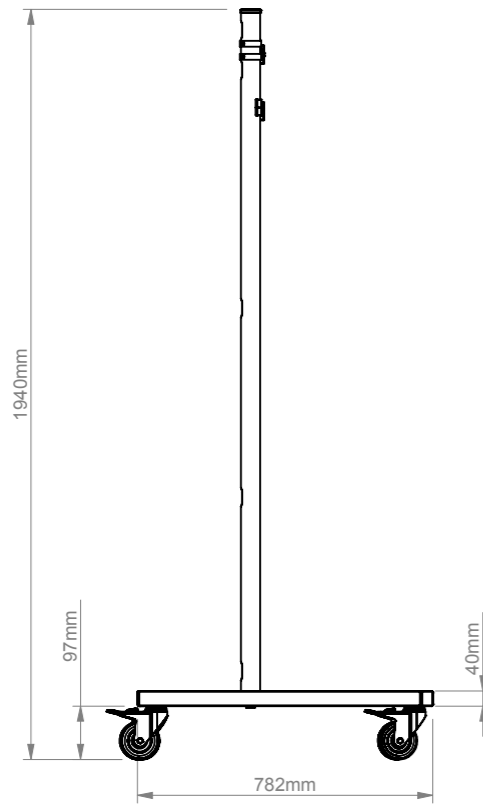

SCALE 1 : 10

SCALE 1 : 10

<b>B-Tech International Design and Manufacturing Limited</b>		<b>B-Tech No:</b> BT8503
Part of the B-Tech International Group of Companies		<b>Version:</b> 1.0
 UNLESS OTHERWISE SPECIFIED DIMENSIONS ARE IN MILLIMETERS	<b>Size:</b> A3	<b>Title:</b> Large Flat Screen Trolley/ Stand
	<b>Scale:</b> 1:20	<b>Revision:</b> 0.0
<b>Sheet:</b> 1 of 1	<b>Date:</b> 10/1/2015	<b>File Name:</b> BTD-BT8503-R0.0