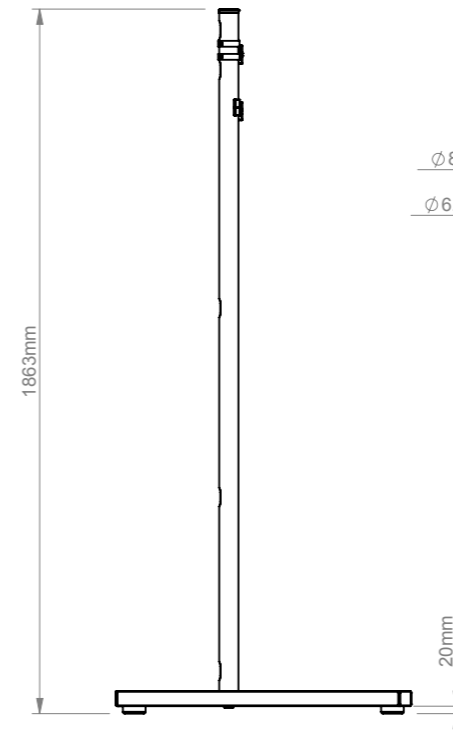

SCALE 1 : 10

SCALE 1 : 10

<b>B-Tech International Design and Manufacturing Limited</b>		<b>B-Tech No:</b> BT8503
Part of the B-Tech International Group of Companies		<b>Version:</b> 1.0
 UNLESS OTHERWISE SPECIFIED DIMENSIONS ARE IN MILLIMETERS	<b>Size:</b> A3	<b>Title:</b> Large Flat Screen Trolley/ Stand
	<b>Scale:</b> 1:20	<b>Revision:</b> 0.0
<b>Sheet:</b> 1 of 1	<b>Date:</b> 10/1/2015	<b>File Name:</b> BTD-BT8503-R0.0