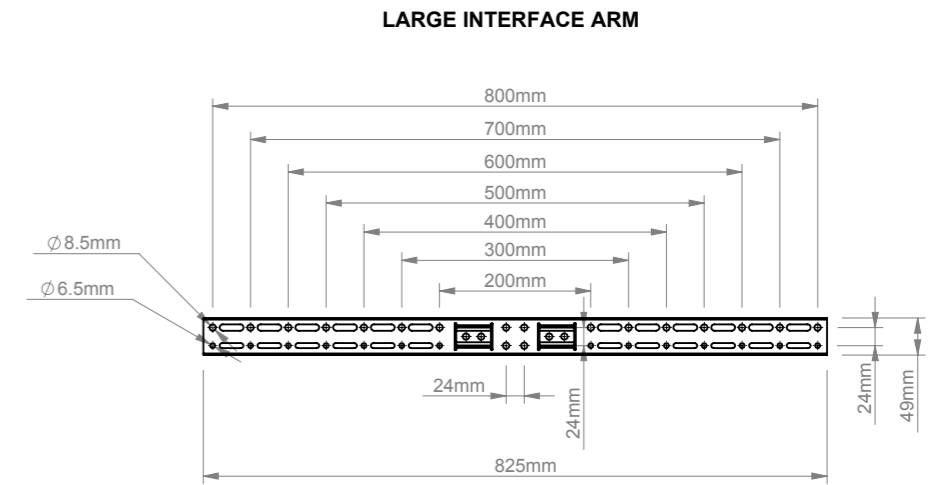

SCALE 1 : 10

SCALE 1 : 10

<b>B-Tech International Design and Manufacturing Limited</b>		<b>B-Tech No:</b> BT8503
Part of the B-Tech International Group of Companies		<b>Version:</b> 1.0
 UNLESS OTHERWISE SPECIFIED DIMENSIONS ARE IN MILLIMETERS	<b>Size:</b> A3	<b>Title:</b> Large Flat Screen Trolley/ Stand
	<b>Scale:</b> 1:20	<b>Revision:</b> 0.0
<b>Sheet:</b> 1 of 1	<b>Date:</b> 10/1/2015	<b>File Name:</b> BTD-BT8503-R0.0