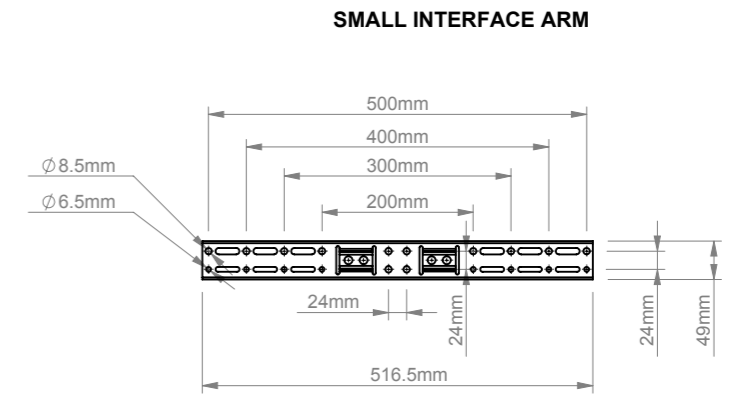

SCALE 1 : 10

SCALE 1 : 10

<b>B-Tech International Design and Manufacturing Limited</b>		<b>B-Tech No:</b> BT8503
Part of the B-Tech International Group of Companies		<b>Version:</b> 1.0
 UNLESS OTHERWISE SPECIFIED DIMENSIONS ARE IN MILLIMETERS	<b>Size:</b> A3	<b>Title:</b> Large Flat Screen Trolley/ Stand
	<b>Scale:</b> 1:20	<b>Revision:</b> 0.0
<b>Sheet:</b> 1 of 1	<b>Date:</b> 10/1/2015	<b>File Name:</b> BTD-BT8503-R0.0