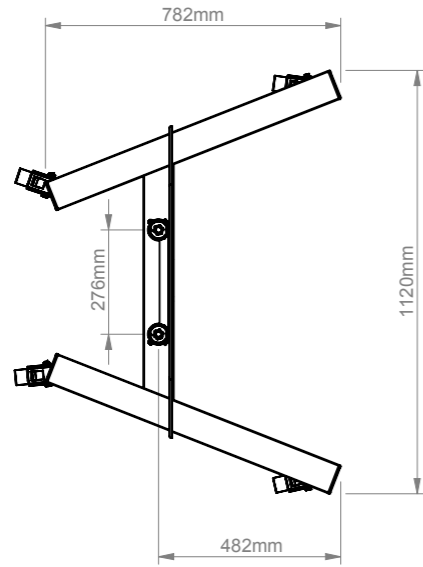

SCALE 1 : 10

SCALE 1 : 10

<b>B-Tech International Design and Manufacturing Limited</b>		<b>B-Tech No:</b> BT8503
Part of the B-Tech International Group of Companies		<b>Version:</b> 1.0
 UNLESS OTHERWISE SPECIFIED DIMENSIONS ARE IN MILLIMETERS	<b>Size:</b> A3	<b>Title:</b> Large Flat Screen Trolley/ Stand
	<b>Scale:</b> 1:20	<b>Revision:</b> 0.0
<b>Sheet:</b> 1 of 1	<b>Date:</b> 10/1/2015	<b>File Name:</b> BTD-BT8503-R0.0