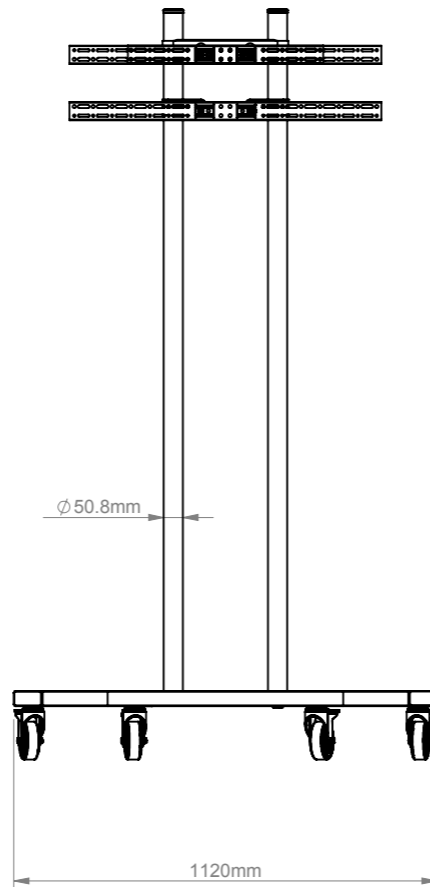

THE INFORMATION CONTAINED IN THIS DRAWING IS THE SOLE PROPERTY OF B-TECH INTERNATIONAL DESIGN AND MANUFACTURING LIMITED, ANY REPRODUCTION IN PART OR WHOLE WITHOUT THE WRITTEN PERMISSION OF B-TECH INTERNATIONAL DESIGN AND MANUFACTURING LIMITED IS PROHIBITED.

SCALE 1 : 10

SCALE 1 : 10

<b>B-Tech International Design and Manufacturing Limited</b>		<b>B-Tech No:</b> BT8503
Part of the B-Tech International Group of Companies		<b>Version:</b> 1.0
 UNLESS OTHERWISE SPECIFIED DIMENSIONS ARE IN MILLIMETERS	<b>Size:</b> A3	<b>Title:</b> Large Flat Screen Trolley/ Stand
	<b>Scale:</b> 1:20	<b>Revision:</b> 0.0
<b>Sheet:</b> 1 of 1	<b>Date:</b> 10/1/2015	<b>File Name:</b> BTD-BT8503-R0.0