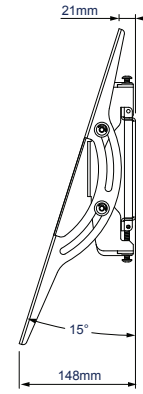

SIDE VIEWS

WALL PLATE - FRONT VIEW

PACKING INFORMATION

COLOUR:	ORDER REF:	EAN CODE:	MASTER CARTON QTY:	INNER CARTON QTY:	MASTER CARTON WEIGHT:	MASTER CARTON CUBE:
Black	BT8432/B	5019318084294	2	0	10.9kg	0.038cbm

ACCESSORIES AND RELATED PRODUCTS