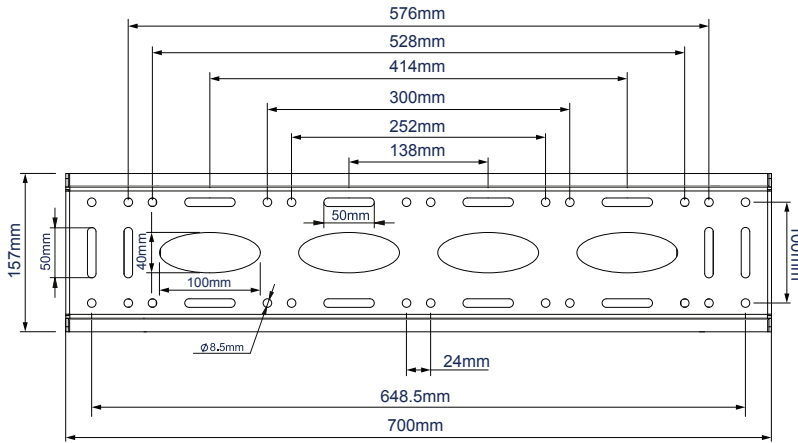

WALL PLATE - FRONT VIEW

PACKING INFORMATION

COLOUR:	ORDER REF:	EAN CODE:	MASTER CARTON QTY:	INNER CARTON QTY:	MASTER CARTON WEIGHT:	MASTER CARTON CUBE:
Black	BT8432/B	5019318084294	2	0	10.9kg	0.038cbm