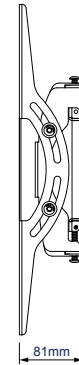

SIDE VIEWS

WALL PLATE - FRONT VIEW

PACKING INFORMATION

COLOUR:	ORDER REF:	EAN CODE:	MASTER CARTON QTY:	INNER CARTON QTY:	MASTER CARTON WEIGHT:	MASTER CARTON CUBE:
Black	BT8432/B	5019318084294	2	0	10.9kg	0.038cbm

ACCESSORIES AND RELATED PRODUCTS