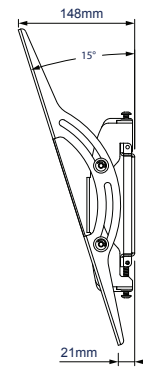

SIDE VIEWS

WALL PLATE - FRONT VIEW

PACKING INFORMATION

COLOUR:	ORDER REF:	EAN CODE:	MASTER CARTON QTY:	INNER CARTON QTY:	MASTER CARTON WEIGHT:	MASTER CARTON CUBE:
Black	BT8432/B	5019318084294	2	0	10.9kg	0.038cbm

ACCESSORIES AND RELATED PRODUCTS