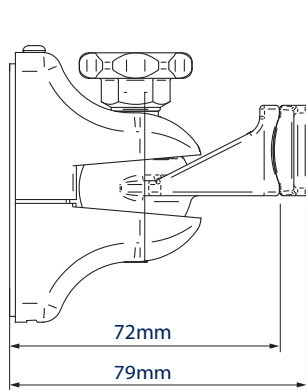

### Home Cinema Speaker Wall Mounts (Pair) with Tilt and Swivel

For more information please visit [www.btechavmounts.com/BT332](http://www.btechavmounts.com/BT332)

**BT332**

Side View

Front View

Top View

Wall Plate

Colour:	Order Ref:	EAN Code:	Master Carton Qty:	Inner Carton Qty:	Master Carton Weight:	Master Carton Cube:
Black	BT332/B	5019318041006	16	4	10.68kg (23.50lbs)	0.023cbm (0.816cuft)
Silver	BT332/S	5019318033223	16	4	10.68kg (23.50lbs)	0.052cbm (1.84cuft)
White	BT332/W	5019318043215	16	4	10.68kg (23.50lbs)	0.021cbm (0.739cuft)