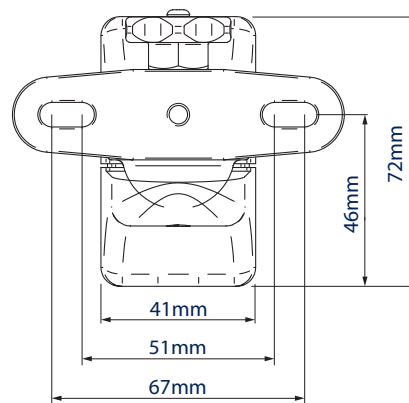

### Home Cinema Speaker Wall Mounts (Pair) with Tilt and Swivel

For more information please visit [www.btechavmounts.com/BT332](http://www.btechavmounts.com/BT332)

**BT332**

Side View

Front View

Top View

Wall Plate

Colour:	Order Ref:	EAN Code:	Master Carton Qty:	Inner Carton Qty:	Master Carton Weight:	Master Carton Cube:
Black	BT332/B	5019318041006	16	4	10.68kg (23.50lbs)	0.023cbm (0.816cuft)
Silver	BT332/S	5019318033223	16	4	10.68kg (23.50lbs)	0.052cbm (1.84cuft)
White	BT332/W	5019318043215	16	4	10.68kg (23.50lbs)	0.021cbm (0.739cuft)