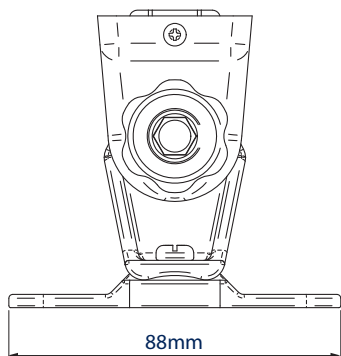

### Home Cinema Speaker Wall Mounts (Pair) with Tilt and Swivel

For more information please visit [www.btechavmounts.com/BT332](http://www.btechavmounts.com/BT332)

**BT332**

Side View

Front View

Top View

Wall Plate

Colour:	Order Ref:	EAN Code:	Master Carton Qty:	Inner Carton Qty:	Master Carton Weight:	Master Carton Cube:
Black	BT332/B	5019318041006	16	4	10.68kg (23.50lbs)	0.023cbm (0.816cuft)
Silver	BT332/S	5019318033223	16	4	10.68kg (23.50lbs)	0.052cbm (1.84cuft)
White	BT332/W	5019318043215	16	4	10.68kg (23.50lbs)	0.021cbm (0.739cuft)