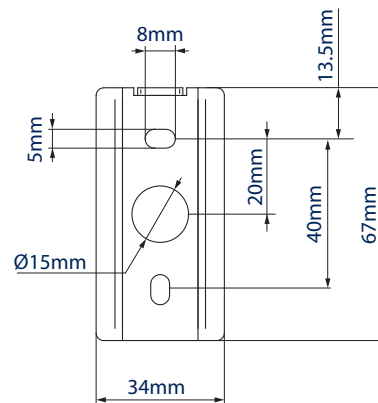

### Home Cinema Speaker Wall Mounts (Pair) with Tilt and Swivel

For more information please visit [www.btechavmounts.com/BT332](http://www.btechavmounts.com/BT332)

**BT332**

Side View

Front View

Top View

Wall Plate

Colour:	Order Ref:	EAN Code:	Master Carton Qty:	Inner Carton Qty:	Master Carton Weight:	Master Carton Cube:
Black	BT332/B	5019318041006	16	4	10.68kg (23.50lbs)	0.023cbm (0.816cuft)
Silver	BT332/S	5019318033223	16	4	10.68kg (23.50lbs)	0.052cbm (1.84cuft)
White	BT332/W	5019318043215	16	4	10.68kg (23.50lbs)	0.021cbm (0.739cuft)