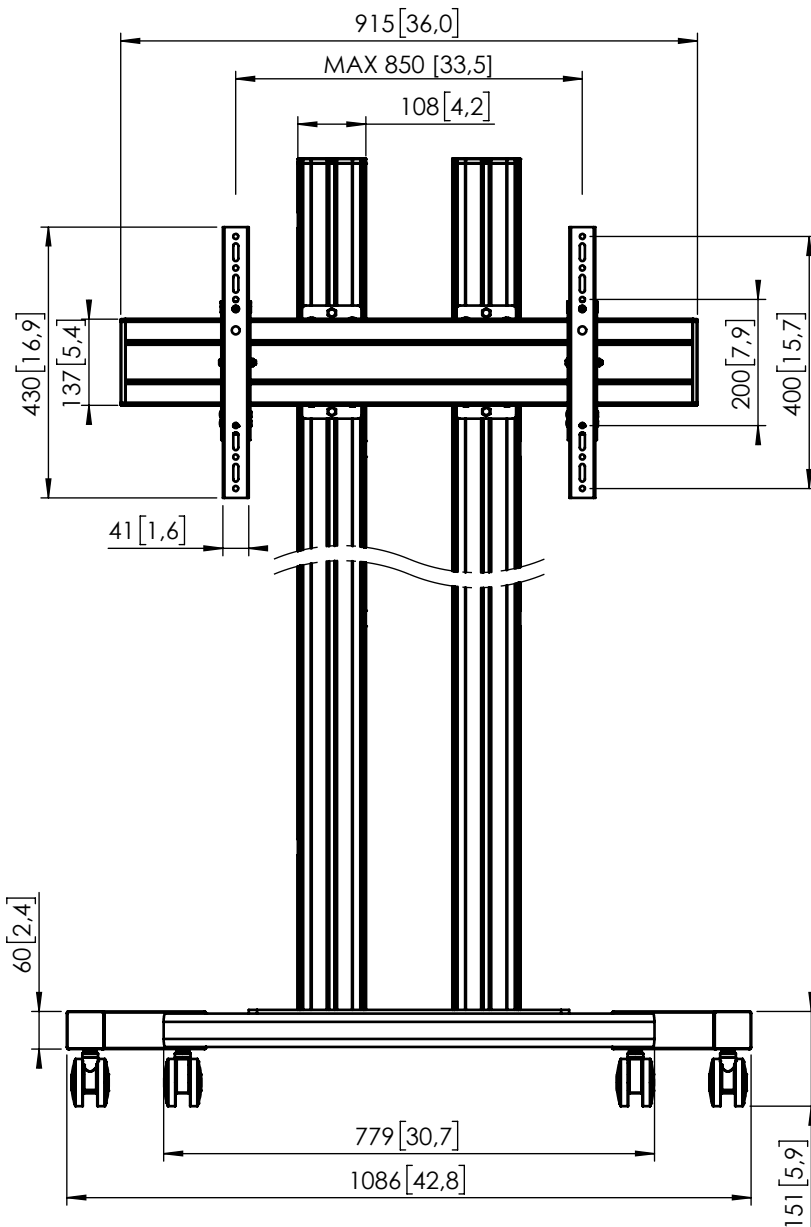

Product data sheet

TD 1884 Trolley

Dimensions in mm [inch]

Note : This document and specifications herein are confidential and the exclusive property of Vogel's Products b.v. Neither this design nor any information contained in this drawing may be reproduced or disclosed to others without written consent of Vogel's Products b.v. The design and information will not be reproduced, copied or used, either in part or in its entirety, as the basis for the manufacture or sale of items without written permission.
Warning: Please study all instructions and illustrations carefully before installation.
Information in this document is subject to change without further notice.