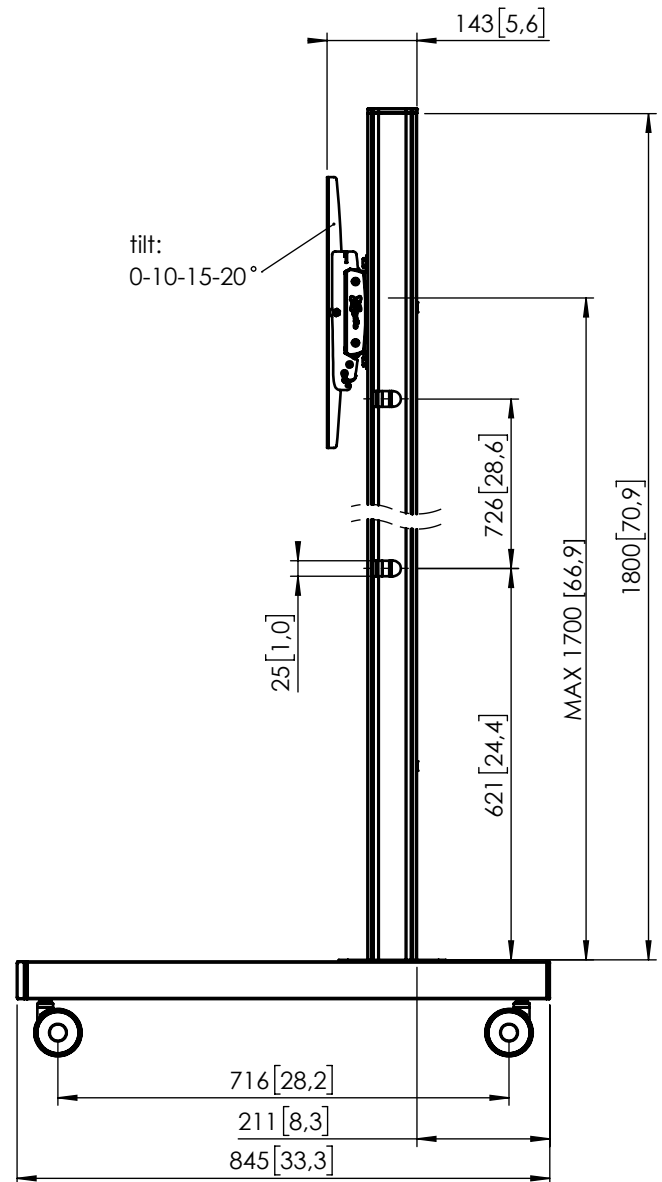

Product data sheet

TD 1884 Trolley

Dimensions in mm [inch]

Note : This document and specifications herein are confidential and the exclusive property of Vogel's Products b.v. Neither this design nor any information contained in this drawing may be reproduced or disclosed to others without written consent of Vogel's Products b.v. The design and information will not be reproduced, copied or used, either in part or in its entirety, as the basis for the manufacture or sale of items without written permission.
Warning: Please study all instructions and illustrations carefully before installation.
Information in this document is subject to change without further notice.