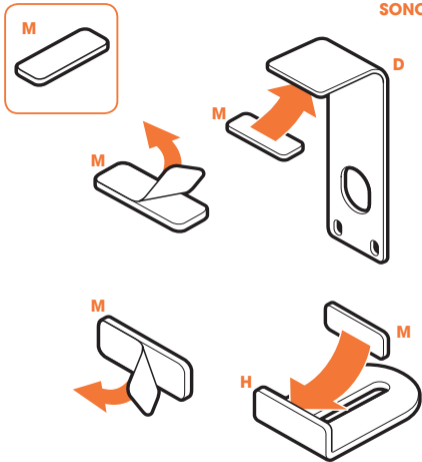

SOUND 3205

Fits SONOS PLAY:5, HEOS 5 and HEOS 7
(Max. weight load = 6.5 kg)

Scan the QR-code to find the
installation movie on YouTube:

More information on: www.vogels.com

6.5kg
MAX.

14.3
lbs
MAX.

Mounting SONOS PLAY:5, DENON HEOS 5 AND DENON HEOS 7

- Use the specific mounting materials supplied.
- Follow the mounting instructions on the following pages.

Mounting any other speaker

- You can use any of the supplied parts that suit your speaker.

Speaker size (bottom):

Width: min. 156 mm - max. 430 mm

Depth: min. 127 mm. - max. 149 mm

Max. weight: 6.5 kg / 14.3 lbs

SONOS PLAY:5

HEOS 5

HEOS 7

SONOS PLAY:5

SONOS PLAY:5