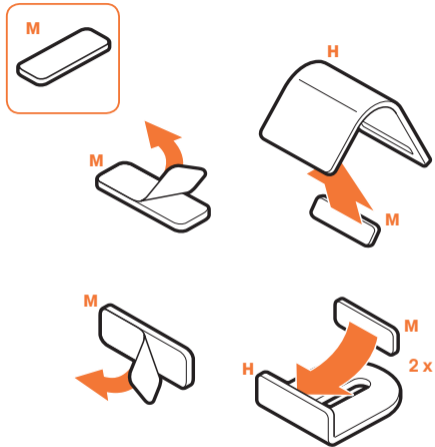

- Use the specific mounting materials supplied.
- Follow the mounting instructions on the following pages.

Mounting any other speaker

- You can use any of the supplied parts that suit your speaker.

Speaker size (bottom):

Width: min. 156 mm - max. 430 mm

Depth: min. 127 mm. - max. 149 mm

Max. weight: 6.5 kg / 14.3 lbs

SONOS PLAY:5

HEOS 5

HEOS 7

SONOS PLAY:5

SONOS PLAY:5