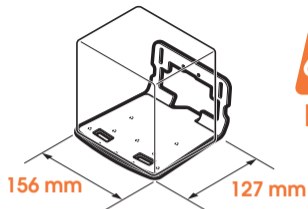

SOUND 3205

Fits SONOS PLAY:5, HEOS 5 and HEOS 7
(Max. weight load = 6.5 kg)

Scan the QR-code to find the
installation movie on YouTube:

More information on: www.vogels.com

6.5kg
MAX.

14.3
lbs
MAX.

Mounting SONOS PLAY:5, DENON HEOS 5 AND DENON HEOS 7

- Use the specific mounting materials supplied.
- Follow the mounting instructions on the following pages.

Mounting any other speaker

- You can use any of the supplied parts that suit your speaker.

Speaker size (bottom):

Width: min. 156 mm - max. 430 mm

Depth: min. 127 mm. - max. 149 mm

Max. weight: 6.5 kg / 14.3 lbs

SONOS PLAY:5

HEOS 5

HEOS 7

SONOS PLAY:5

SONOS PLAY:5