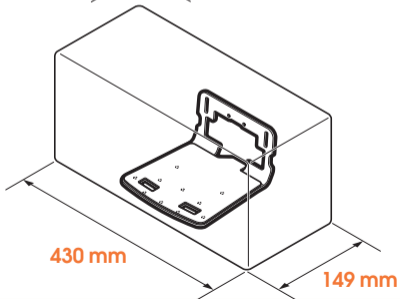

SOUND 3205

Fits SONOS PLAY:5, HEOS 5 and HEOS 7
(Max. weight load = 6.5 kg)

Scan the QR-code to find the
installation movie on YouTube:

More information on: www.vogels.com

6.5kg
MAX.

14.3
lbs
MAX.

Mounting SONOS PLAY:5, DENON HEOS 5 AND DENON HEOS 7

- Use the specific mounting materials supplied.
- Follow the mounting instructions on the following pages.

Mounting any other speaker

- You can use any of the supplied parts that suit your speaker.

Speaker size (bottom):

Width: min. 156 mm - max. 430 mm

Depth: min. 127 mm. - max. 149 mm

Max. weight: 6.5 kg / 14.3 lbs

SONOS PLAY:5

HEOS 5

HEOS 7

SONOS PLAY:5

SONOS PLAY:5