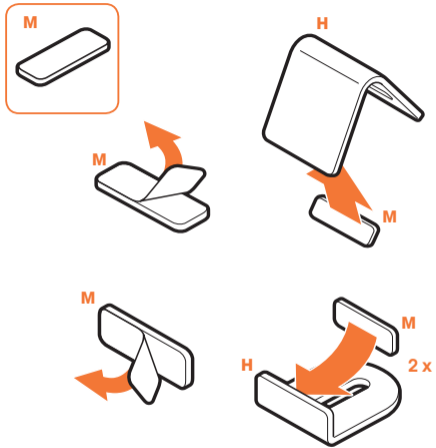

- Use the specific mounting materials supplied.
- Follow the mounting instructions on the following pages.

Mounting any other speaker

- You can use any of the supplied parts that suit your speaker.

Speaker size (bottom):

Width: min. 156 mm - max. 430 mm

Depth: min. 127 mm. - max. 149 mm

Max. weight: 6.5 kg / 14.3 lbs

SONOS PLAY:5

HEOS 5

HEOS 7

SONOS PLAY:5

SONOS PLAY:5