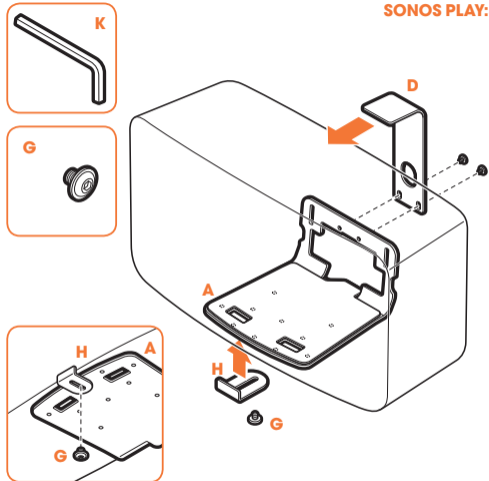

- Use the specific mounting materials supplied.
- Follow the mounting instructions on the following pages.

Mounting any other speaker

- You can use any of the supplied parts that suit your speaker.

Speaker size (bottom):

Width: min. 156 mm - max. 430 mm

Depth: min. 127 mm. - max. 149 mm

Max. weight: 6.5 kg / 14.3 lbs

SONOS PLAY:5

HEOS 5

HEOS 7

SONOS PLAY:5

SONOS PLAY:5