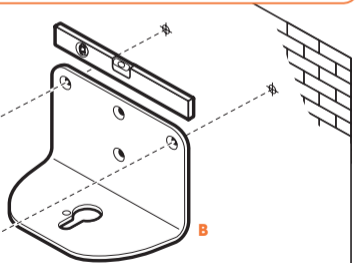

- Use the specific mounting materials supplied.
- Follow the mounting instructions on the following pages.

Mounting any other speaker

- You can use any of the supplied parts that suit your speaker.

Speaker size (bottom):

Width: min. 156 mm - max. 430 mm

Depth: min. 127 mm. - max. 149 mm

Max. weight: 6.5 kg / 14.3 lbs

SONOS PLAY:5

HEOS 5

HEOS 7

SONOS PLAY:5

SONOS PLAY:5