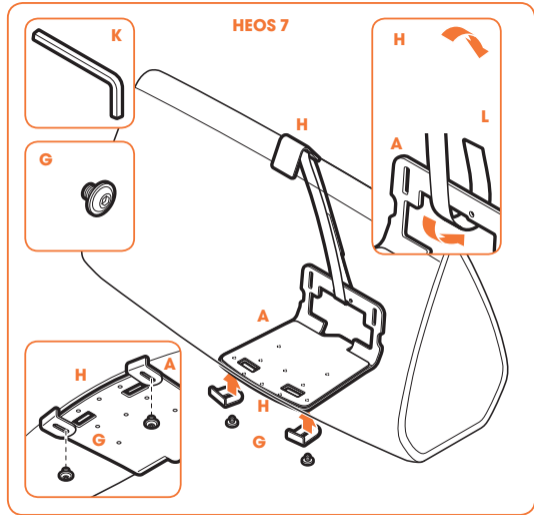

SOUND 3205

Fits SONOS PLAY:5, HEOS 5 and HEOS 7
(Max. weight load = 6.5 kg)

Scan the QR-code to find the
installation movie on YouTube:

More information on: www.vogels.com

6.5kg
MAX.

14.3
lbs
MAX.

Mounting SONOS PLAY:5, DENON HEOS 5 AND DENON HEOS 7

- Use the specific mounting materials supplied.
- Follow the mounting instructions on the following pages.

Mounting any other speaker

- You can use any of the supplied parts that suit your speaker.

Speaker size (bottom):

Width: min. 156 mm - max. 430 mm

Depth: min. 127 mm. - max. 149 mm

Max. weight: 6.5 kg / 14.3 lbs

SONOS PLAY:5

HEOS 5

HEOS 7

SONOS PLAY:5

SONOS PLAY:5