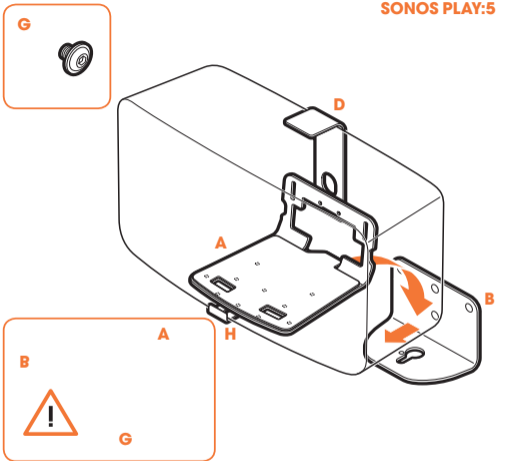

- Use the specific mounting materials supplied.
- Follow the mounting instructions on the following pages.

Mounting any other speaker

- You can use any of the supplied parts that suit your speaker.

Speaker size (bottom):

Width: min. 156 mm - max. 430 mm

Depth: min. 127 mm. - max. 149 mm

Max. weight: 6.5 kg / 14.3 lbs

SONOS PLAY:5

HEOS 5

HEOS 7

SONOS PLAY:5

SONOS PLAY:5