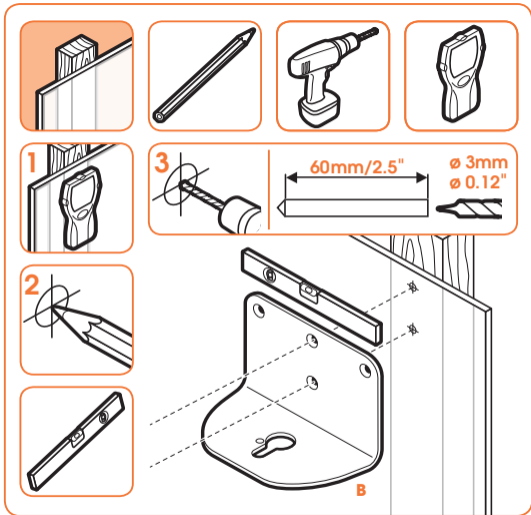

- Use the specific mounting materials supplied.
- Follow the mounting instructions on the following pages.

Mounting any other speaker

- You can use any of the supplied parts that suit your speaker.

Speaker size (bottom):

Width: min. 156 mm - max. 430 mm

Depth: min. 127 mm. - max. 149 mm

Max. weight: 6.5 kg / 14.3 lbs

SONOS PLAY:5

HEOS 5

HEOS 7

SONOS PLAY:5

SONOS PLAY:5