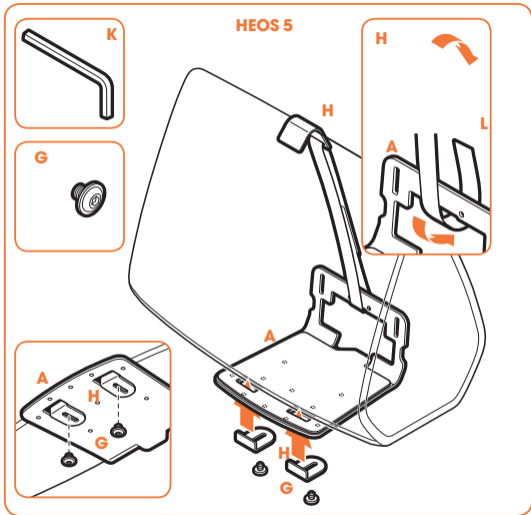

- Use the specific mounting materials supplied.
- Follow the mounting instructions on the following pages.

Mounting any other speaker

- You can use any of the supplied parts that suit your speaker.

Speaker size (bottom):

Width: min. 156 mm - max. 430 mm

Depth: min. 127 mm. - max. 149 mm

Max. weight: 6.5 kg / 14.3 lbs

SONOS PLAY:5

HEOS 5

HEOS 7

SONOS PLAY:5

SONOS PLAY:5