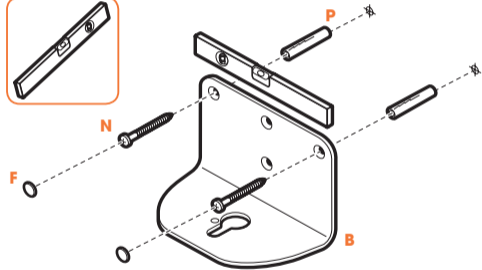

- Use the specific mounting materials supplied.
- Follow the mounting instructions on the following pages.

Mounting any other speaker

- You can use any of the supplied parts that suit your speaker.

Speaker size (bottom):

Width: min. 156 mm - max. 430 mm

Depth: min. 127 mm. - max. 149 mm

Max. weight: 6.5 kg / 14.3 lbs

SONOS PLAY:5

HEOS 5

HEOS 7

SONOS PLAY:5

SONOS PLAY:5