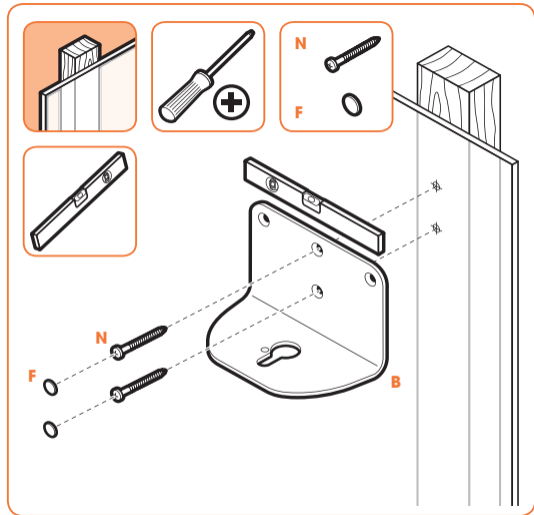

- Use the specific mounting materials supplied.
- Follow the mounting instructions on the following pages.

Mounting any other speaker

- You can use any of the supplied parts that suit your speaker.

Speaker size (bottom):

Width: min. 156 mm - max. 430 mm

Depth: min. 127 mm. - max. 149 mm

Max. weight: 6.5 kg / 14.3 lbs

SONOS PLAY:5

HEOS 5

HEOS 7

SONOS PLAY:5

SONOS PLAY:5