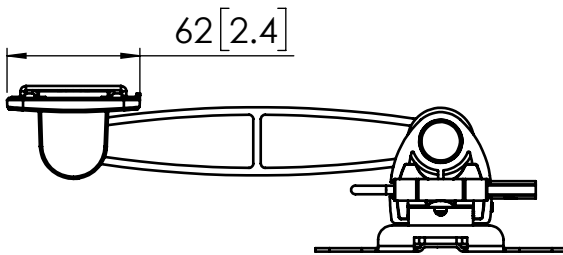

## PFW 1030

Dimensions in mm [inch]

Screen sizes: 10" - 26"  
Max weight: 16 kg