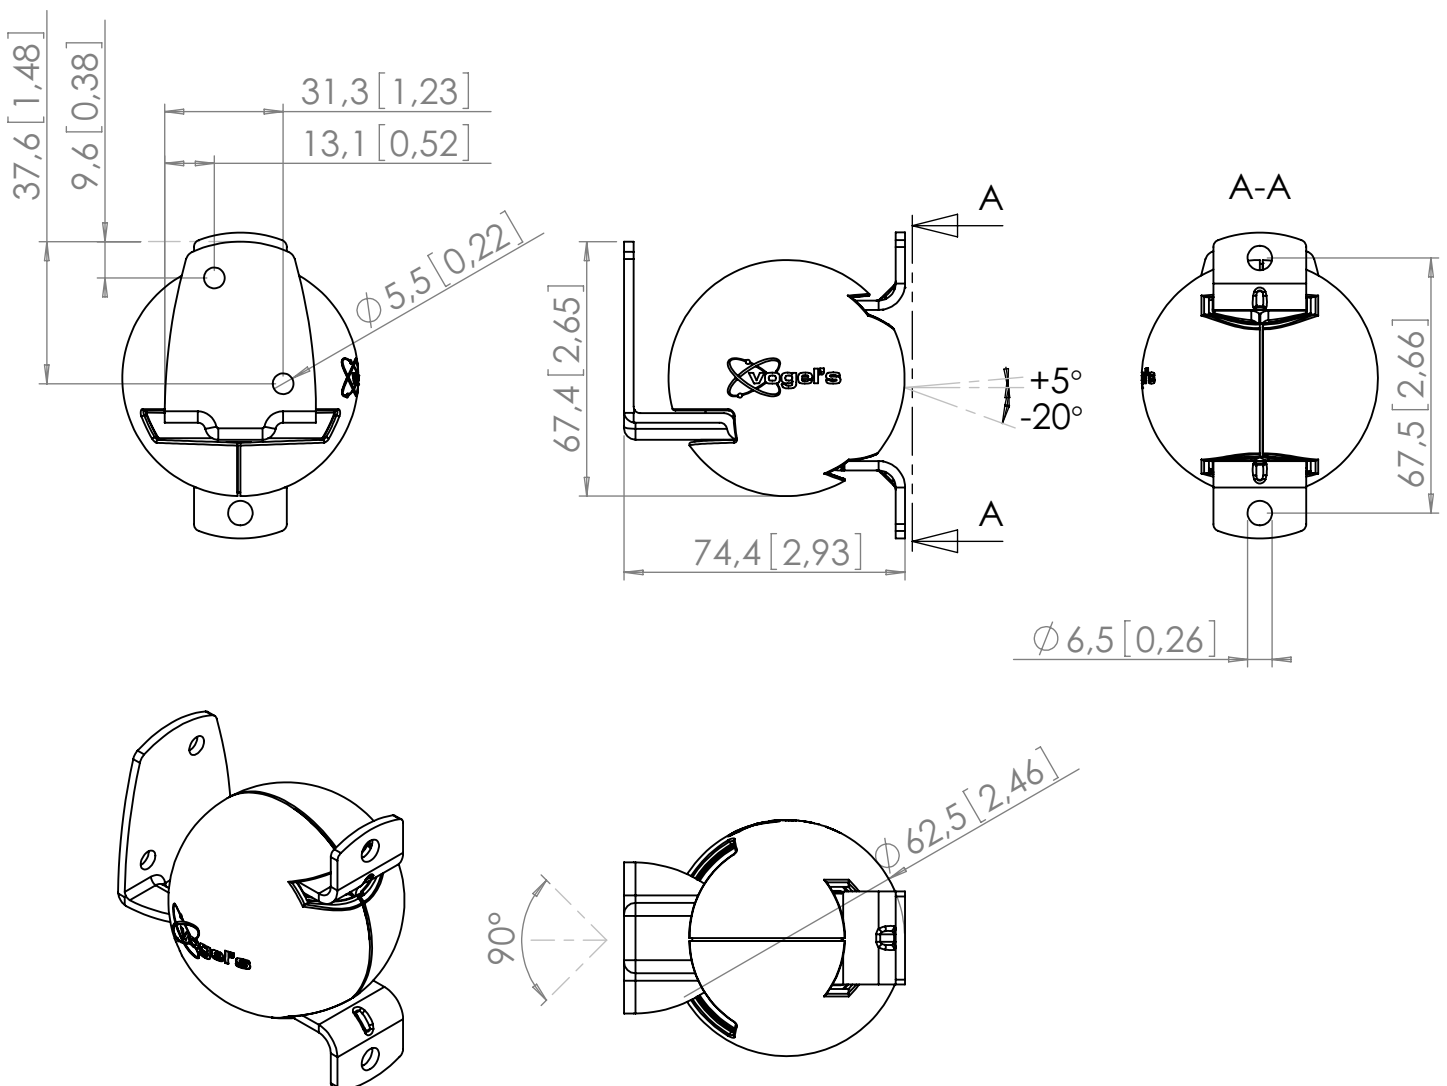

# Product data sheet

Dimensions in mm [inch]

## ELW 6605 Speaker support

maximum weight speaker 10,0 Kg /22,0 lbs

mounting material per support:  
2x DIN96 Slotted round head wood screw  
2x plug 6mm

two supports per set

01	14-11-2007
----	------------