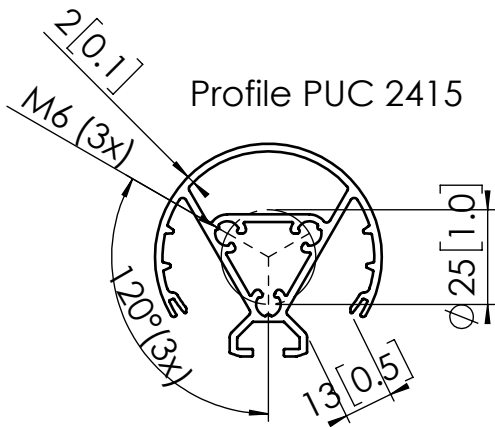

## PUC 2415

Dimensions in mm [inch]

Max weight: 40 kg / 88.2 lbs