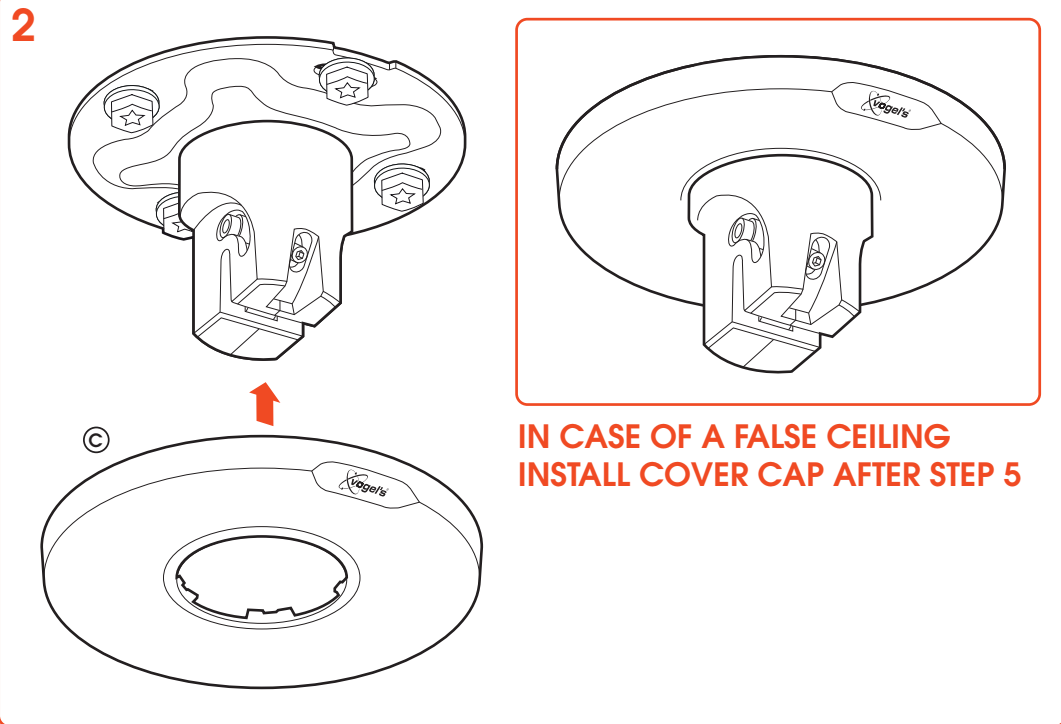

VOGEL'S PRODUCTS BV, HONDSRUGLAAN 93, 5628 DB EINDHOVEN, THE NETHERLANDS