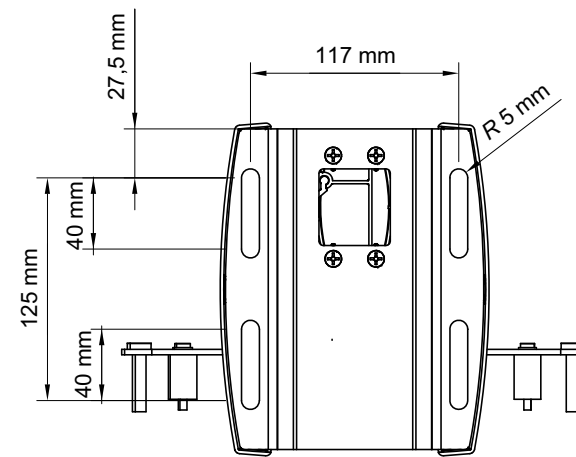

SMS Projector WL ShortThrow V Universal Dimensions

AE022020..021 SMS Proj ShortThrow UniSlide Dimensions