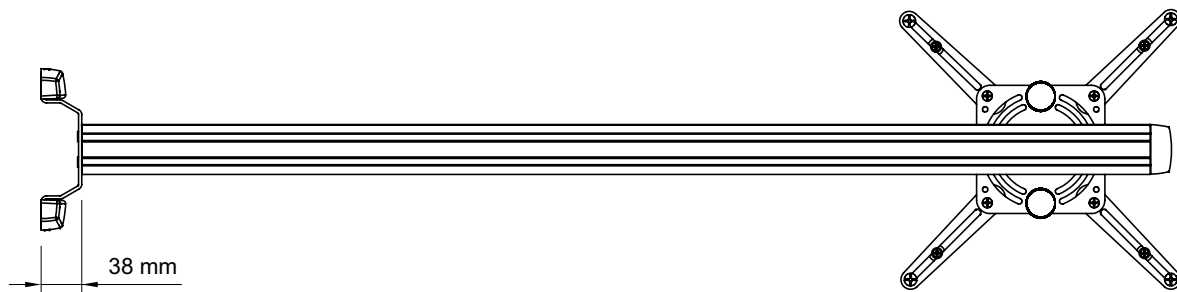

SMS Projector WL ShortThrow V Universal Dimensions

AE022020..021 SMS Proj ShortThrow UniSlide Dimensions