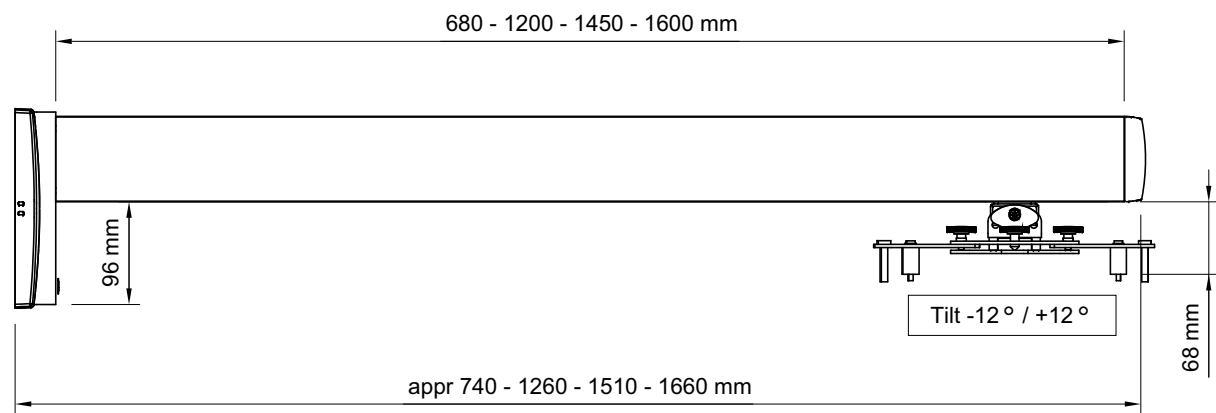

SMS Projector WL ShortThrow V Universal Dimensions

AE022020..021 SMS Proj ShortThrow UniSlide Dimensions