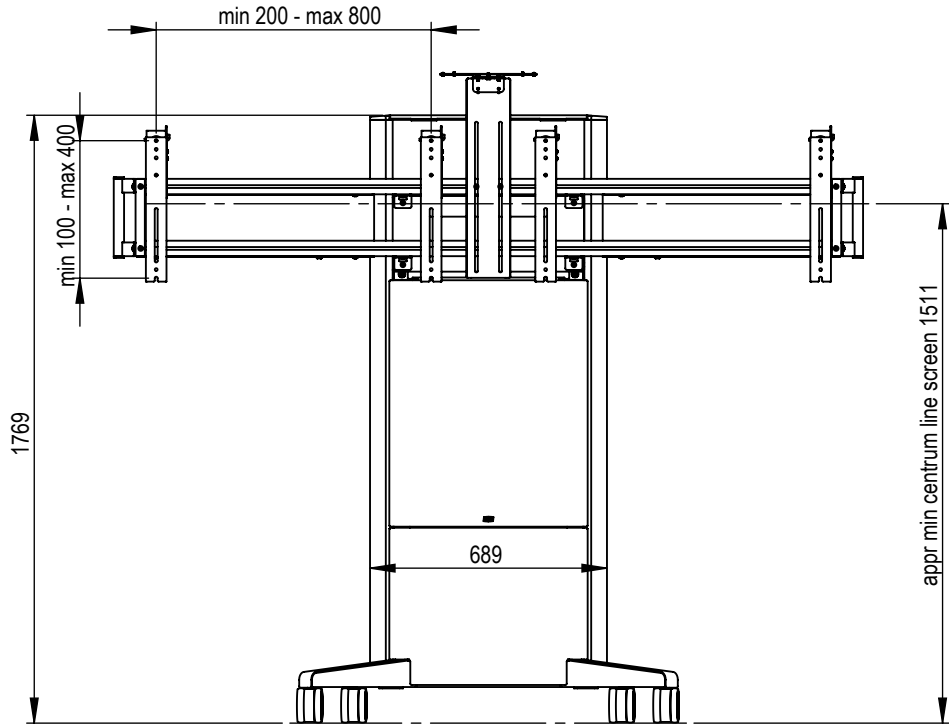

Technical drawing (mm)
 C5-31U0006-2-A-0 / SMS Presence Video Conference Mobile 1650

Max screen width W in mm with Vesa:

- Vesa 800x400 W=1130
- Vesa 600x400 W=1330
- Vesa 400x400 W=1530
- Vesa 300x300 W=1630