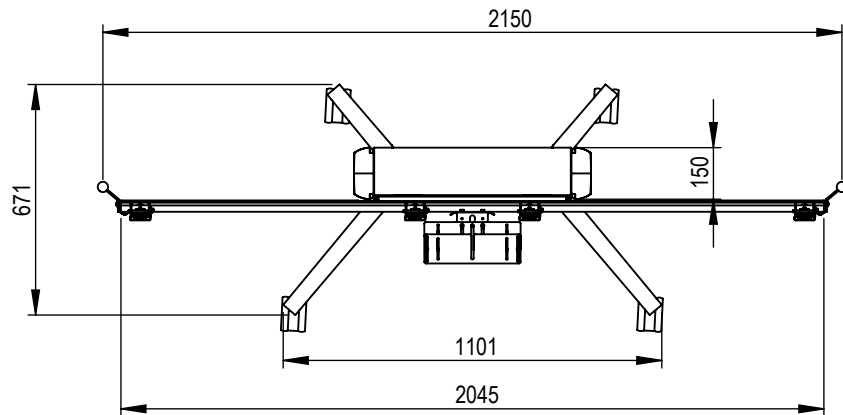

Technical drawing (mm)
 C5-31U0006-2-A-0 / SMS Presence Video Conference Mobile 1650

Max screen width W in mm with Vesa:

- Vesa 800x400 W=1130
- Vesa 600x400 W=1330
- Vesa 400x400 W=1530
- Vesa 300x300 W=1630