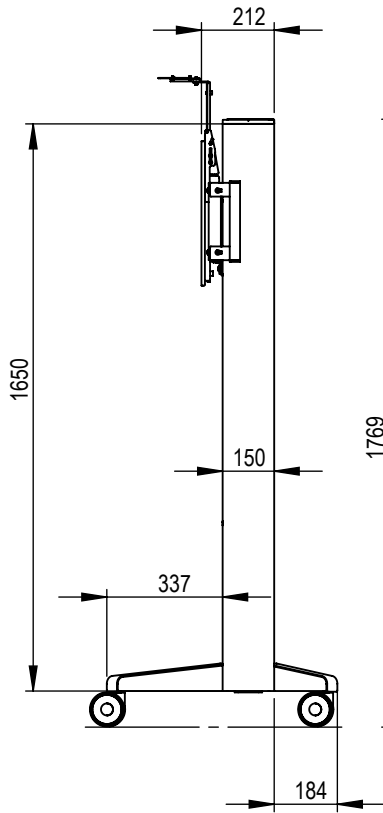

Technical drawing (mm)
 C5-31U0006-2-A-0 / SMS Presence Video Conference Mobile 1650

Max screen width W in mm with Vesa:

- Vesa 800x400 W=1130
- Vesa 600x400 W=1330
- Vesa 400x400 W=1530
- Vesa 300x300 W=1630