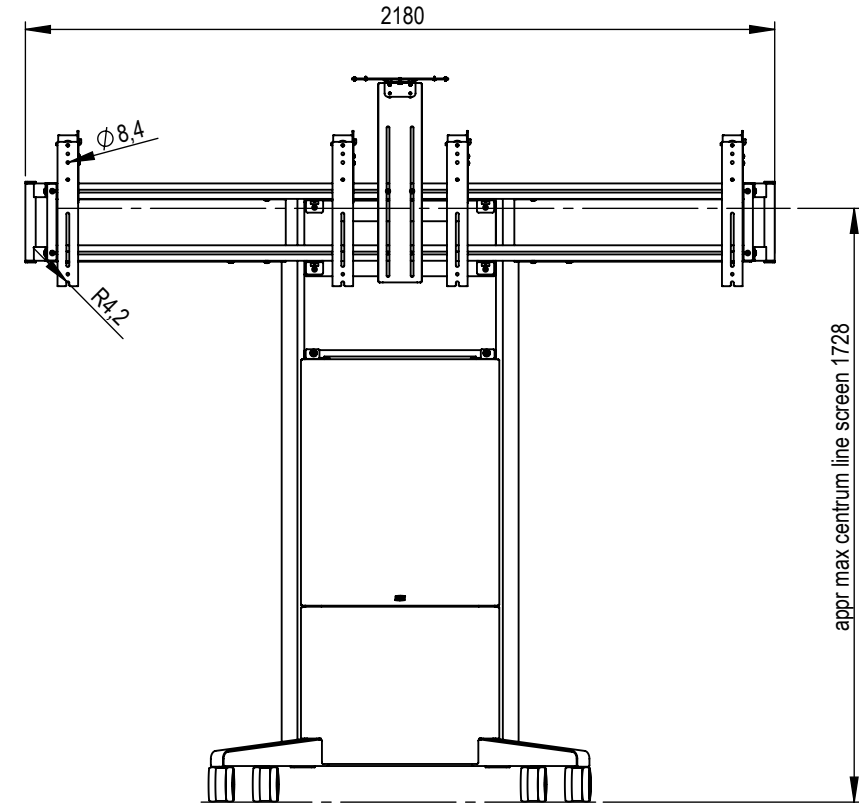

Technical drawing (mm)
 C5-31U0006-2-A-0 / SMS Presence Video Conference Mobile 1650

Max screen width W in mm with Vesa:

- Vesa 800x400 W=1130
- Vesa 600x400 W=1330
- Vesa 400x400 W=1530
- Vesa 300x300 W=1630