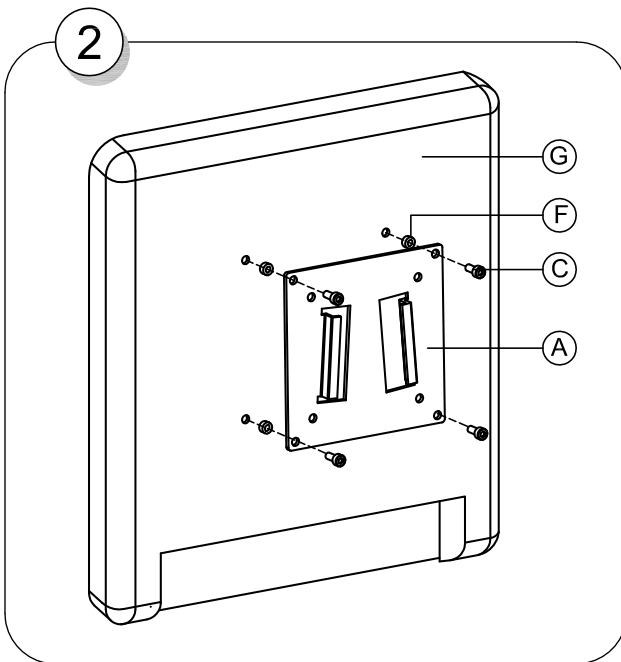

FUNC FLATSCHREINWLST

FUNCTM
BY SMS

Contents			
A.	Func Flatscreen WL ST bracket		1
B.	Wall bracket		1
C.	M4x10 screws & M4x20		4+4
D.	Safety screw		1
E.	Dist. washers Ø5 /Ø10 x10	⊙	4
F.	Allen Key	⌒	3
G.	Screen (Not included)		
H.	Wall Screws& Washers (Not included)		

Holes Pattern for Func Flatscreen WL ST

4

5