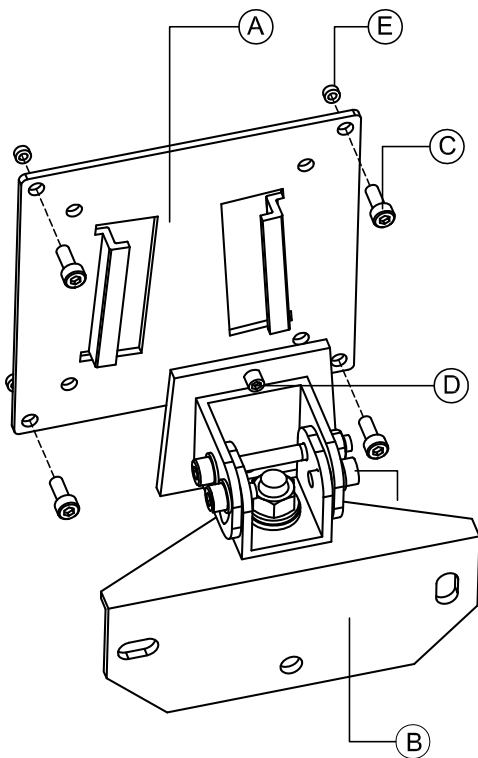

FUNC FLATSCHREINWLST

FUNCTM
BY SMS

Contents			
A.	Func Flatscreen WL ST bracket		1
B.	Wall bracket		1
C.	M4x10 screws & M4x20		4+4
D.	Safety screw		1
E.	Dist. washers Ø5 /Ø10 x10	⊙	4
F.	Allen Key	⌒	3
G.	Screen (Not included)		
H.	Wall Screws& Washers (Not included)		

Holes Pattern for Func Flatscreen WL ST

4

5