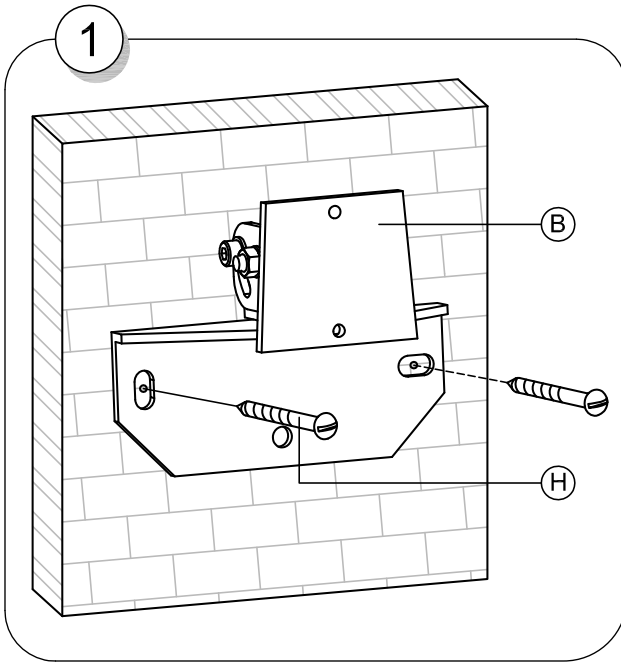

FUNC FLATSCHREINWLST

FUNCTM
BY SMS

Contents			
A.	Func Flatscreen WL ST bracket		1
B.	Wall bracket		1
C.	M4x10 screws & M4x20		4+4
D.	Safety screw		1
E.	Dist. washers Ø5 /Ø10 x10	⊙	4
F.	Allen Key	⌒	3
G.	Screen (Not included)		
H.	Wall Screws& Washers (Not included)		

Holes Pattern for Func Flatscreen WL ST

4

5