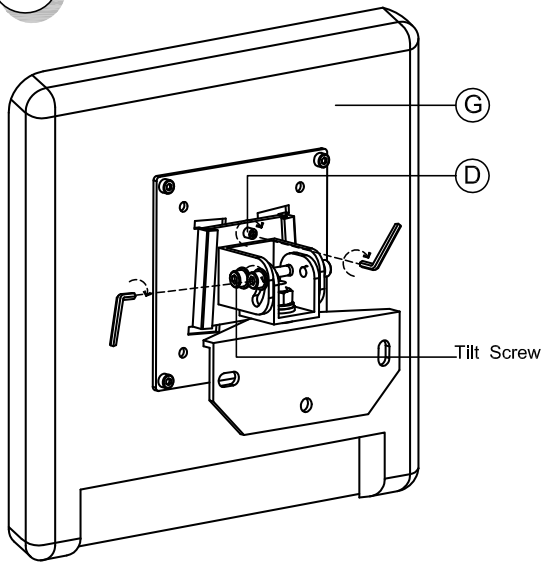

FUNC FLATSCHREINWLST

FUNCTM
BY SMS

Contents			
A.	Func Flatscreen WL ST bracket		1
B.	Wall bracket		1
C.	M4x10 screws & M4x20		4+4
D.	Safety screw		1
E.	Dist. washers Ø5 /Ø10 x10	⊙	4
F.	Allen Key	⌒	3
G.	Screen (Not included)		
H.	Wall Screws& Washers (Not included)		

Holes Pattern for Func Flatscreen WL ST

4

5