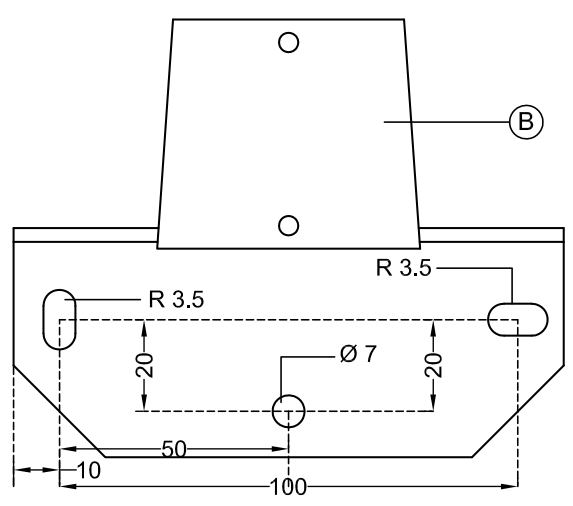

FUNC FLATSCHREINWLST

FUNCTM
BY SMS

Contents			
A.	Func Flatscreen WL ST bracket		1
B.	Wall bracket		1
C.	M4x10 screws & M4x20		4+4
D.	Safety screw		1
E.	Dist. washers Ø5 /Ø10 x10	⊙	4
F.	Allen Key	⌒	3
G.	Screen (Not included)		
H.	Wall Screws& Washers (Not included)		

Holes Pattern for Func Flatscreen WL ST

4

5