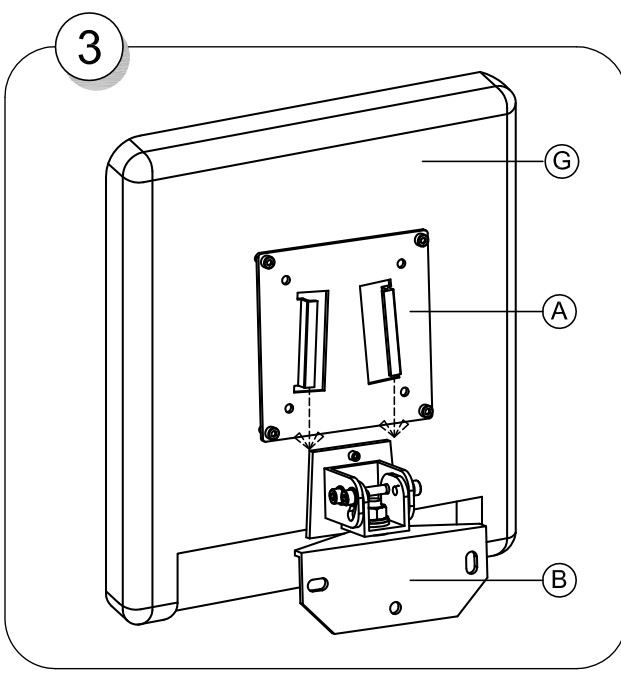

FUNC FLATSCHREINWLST

FUNCTM
BY SMS

Contents			
A.	Func Flatscreen WL ST bracket		1
B.	Wall bracket		1
C.	M4x10 screws & M4x20		4+4
D.	Safety screw		1
E.	Dist. washers Ø5 /Ø10 x10	⊙	4
F.	Allen Key	⌒	3
G.	Screen (Not included)		
H.	Wall Screws& Washers (Not included)		

Holes Pattern for Func Flatscreen WL ST

4

5