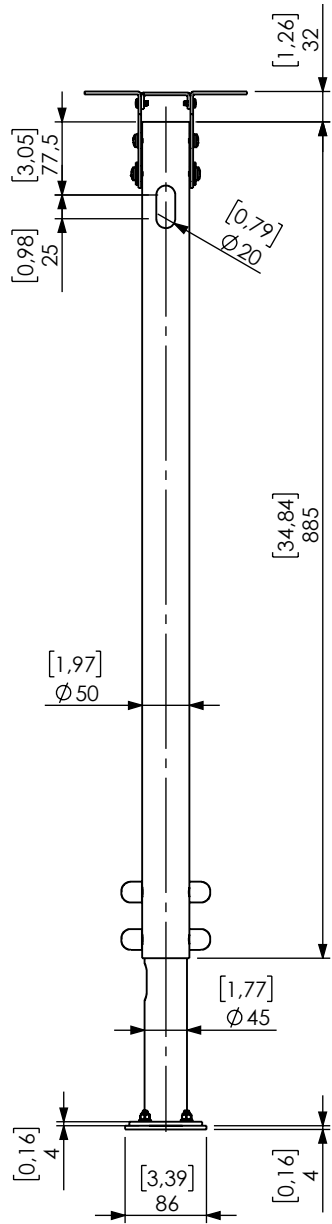

Technical drawing (mm/inch)
 02-118-x Func Ceiling for Casing TM dimensions mm / [inch]

SMART MEDIA
 SOLUTIONS