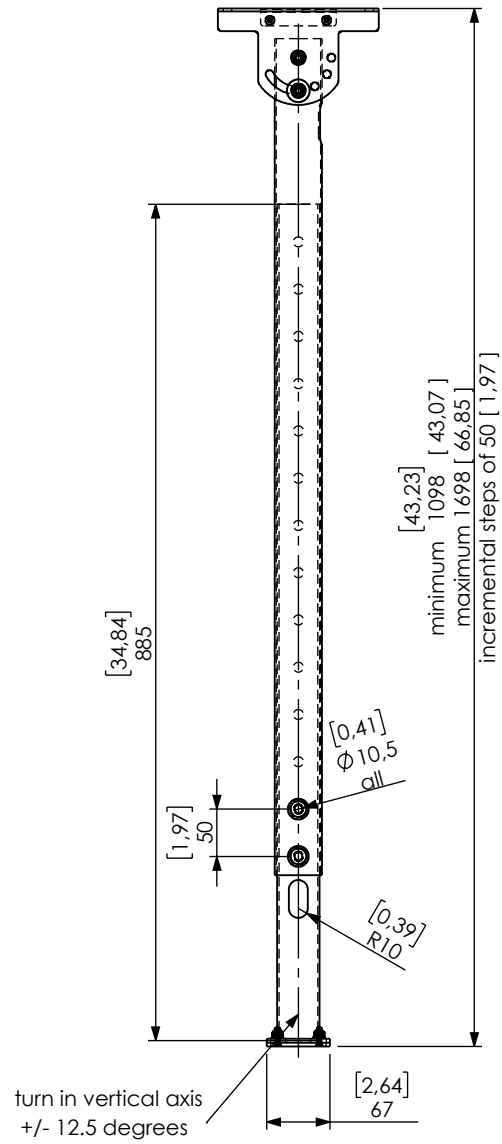

Technical drawing (mm/inch)
 02-118-x Func Ceiling for Casing TM dimensions mm / [inch]

SMART MEDIA
 SOLUTIONS