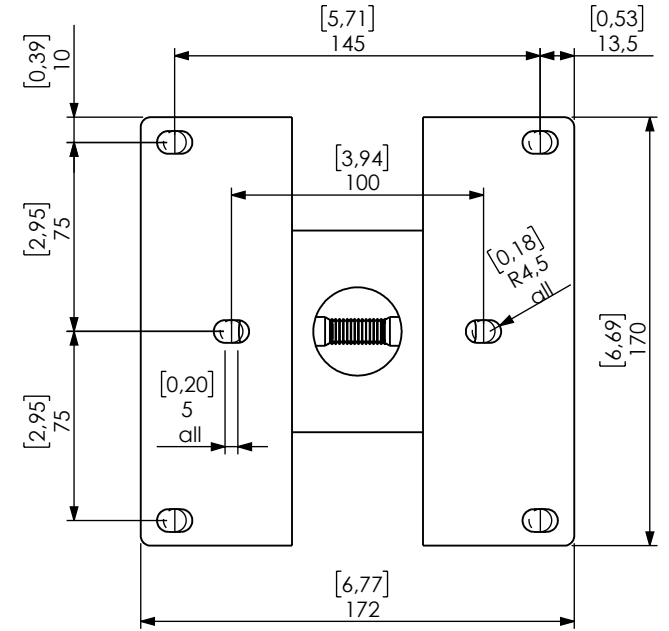

Technical drawing (mm/inch)
 02-118-x Func Ceiling for Casing TM dimensions mm / [inch]

SMART MEDIA
 SOLUTIONS