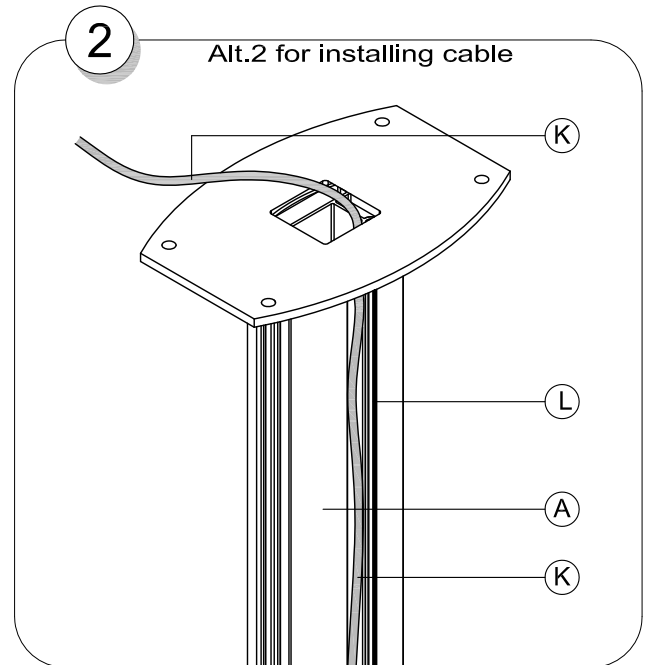

# SMS FLATSCREEN CL ST

Contents			
A.	Pillar		1
B.	Ceiling plate		1
C.	Plastic Cap		1
D.	Tilt		1
E.	Screws M8x20		2
F.	Nuts		2
G.	Screws M5X20		4
H.	Safety Screw		1
I.	Vesa Plate 75X75 / 100X100		1
J.	Screws M4X20+M4X10+washer		4+4+4
K.	Cables		2
L.	Plastic cover (over cables)		1
M.	Allen Keys		3
N.	Flat Screen ( Not included )		
O.	Ceiling Screws(Not included)		
P.	Screw Driver ( Not included )		