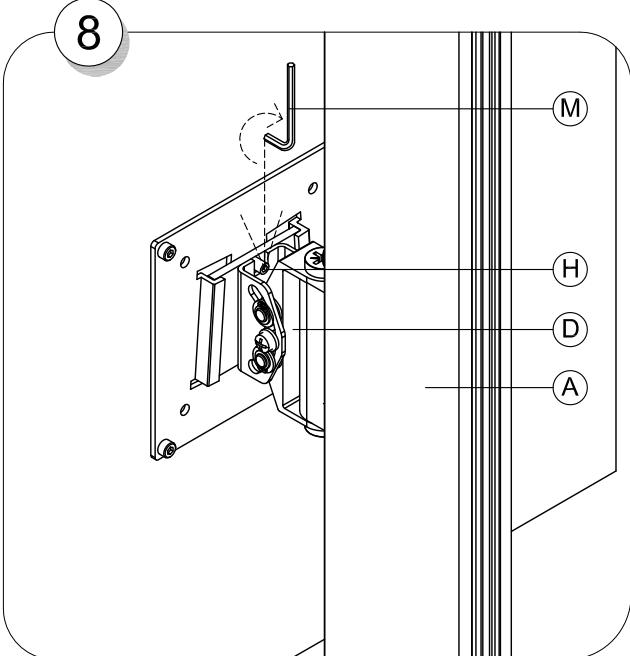

# SMS FLATSCREEN CL ST

Contents			
A.	Pillar		1
B.	Ceiling plate		1
C.	Plastic Cap		1
D.	Tilt		1
E.	Screws M8x20		2
F.	Nuts		2
G.	Screws M5X20		4
H.	Safety Screw		1
I.	Vesa Plate 75X75 / 100X100		1
J.	Screws M4X20+M4X10+washer		4+4+4
K.	Cables		2
L.	Plastic cover (over cables)		1
M.	Allen Keys		3
N.	Flat Screen ( Not included )		
O.	Ceiling Screws(Not included)		
P.	Screw Driver ( Not included )		

4

5

6

7

8

9