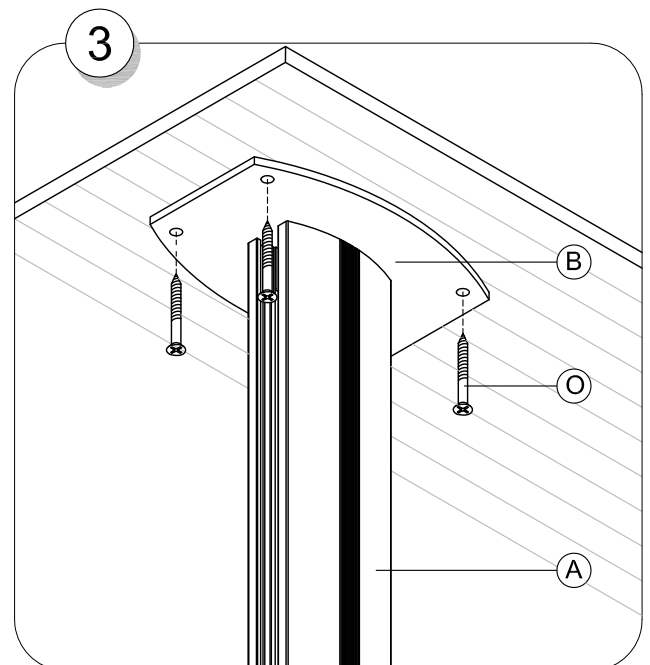

# SMS FLATSCREEN CL ST

Contents			
A.	Pillar		1
B.	Ceiling plate		1
C.	Plastic Cap		1
D.	Tilt		1
E.	Screws M8x20		2
F.	Nuts		2
G.	Screws M5X20		4
H.	Safety Screw		1
I.	Vesa Plate 75X75 / 100X100		1
J.	Screws M4X20+M4X10+washer		4+4+4
K.	Cables		2
L.	Plastic cover (over cables)		1
M.	Allen Keys		3
N.	Flat Screen ( Not included )		
O.	Ceiling Screws(Not included)		
P.	Screw Driver ( Not included )		