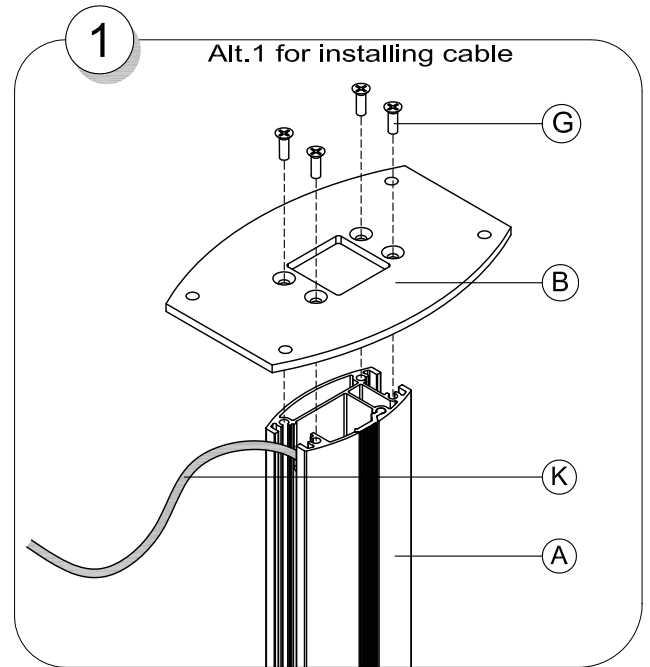

# SMS FLATSCREEN CL ST

Contents			
A.	Pillar		1
B.	Ceiling plate		1
C.	Plastic Cap		1
D.	Tilt		1
E.	Screws M8x20		2
F.	Nuts		2
G.	Screws M5X20		4
H.	Safety Screw		1
I.	Vesa Plate 75X75 / 100X100		1
J.	Screws M4X20+M4X10+washer		4+4+4
K.	Cables		2
L.	Plastic cover (over cables)		1
M.	Allen Keys		3
N.	Flat Screen ( Not included )		
O.	Ceiling Screws(Not included)		
P.	Screw Driver ( Not included )		