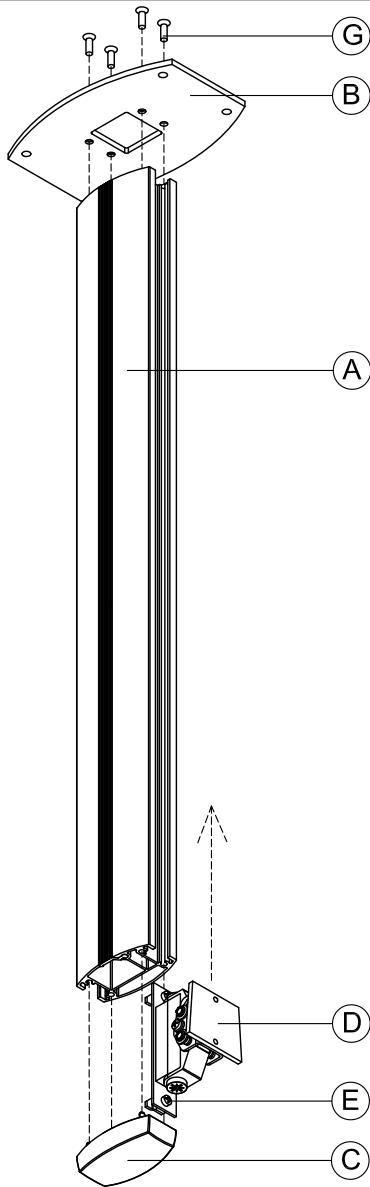

# SMS FLATSCREEN CL ST

Contents			
A.	Pillar		1
B.	Ceiling plate		1
C.	Plastic Cap		1
D.	Tilt		1
E.	Screws M8x20		2
F.	Nuts		2
G.	Screws M5X20		4
H.	Safety Screw		1
I.	Vesa Plate 75X75 / 100X100		1
J.	Screws M4X20+M4X10+washer		4+4+4
K.	Cables		2
L.	Plastic cover (over cables)		1
M.	Allen Keys		3
N.	Flat Screen ( Not included )		
O.	Ceiling Screws(Not included)		
P.	Screw Driver ( Not included )		

4

5

6

7

8

9