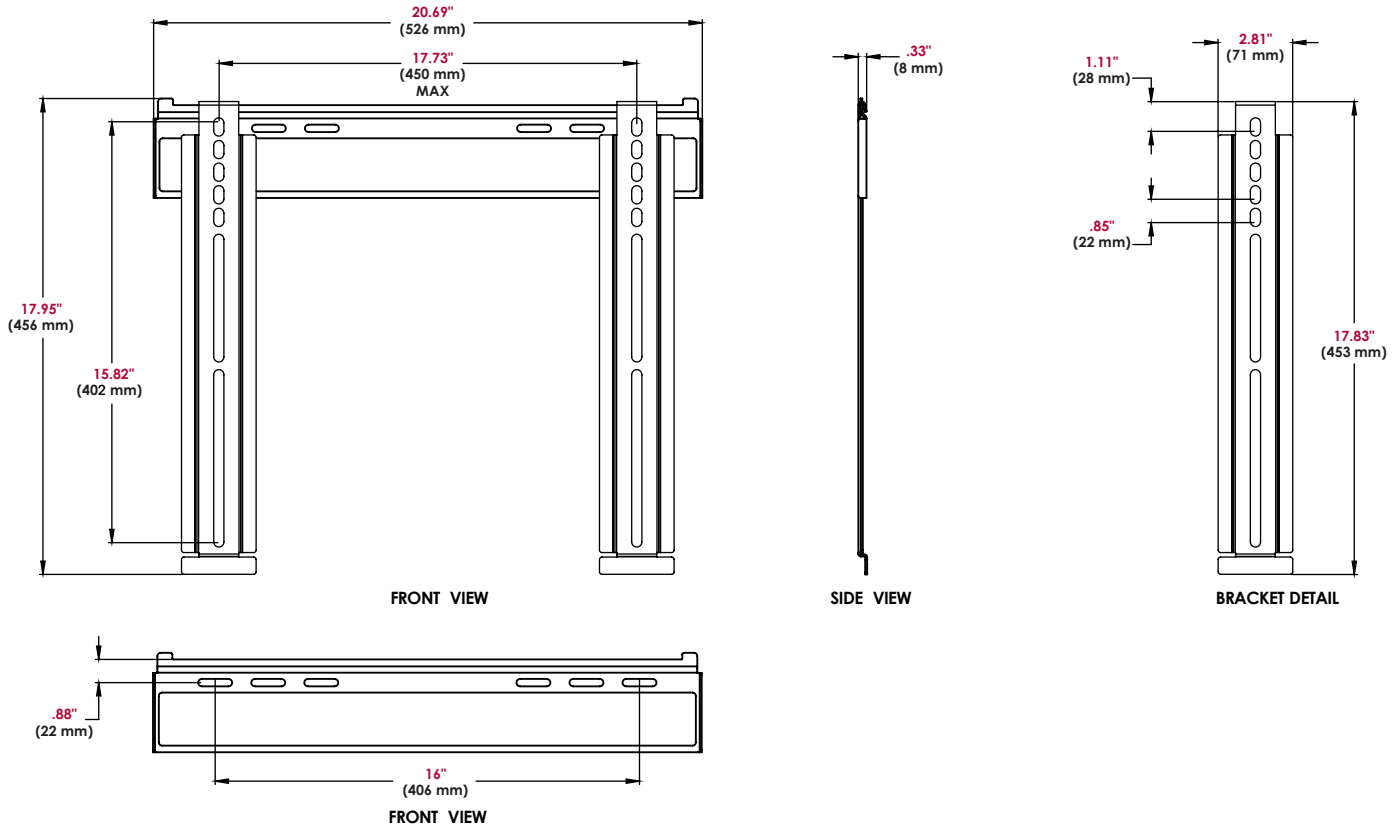

**SUF640P:** Universal Ultra Slim Flat Wall Mount for 37" to 50" Ultra-thin Displays

Product Specifications

	DIMENSIONS (W x H x D)	PRODUCT WEIGHT	LOAD CAPACITY	FINISH	AVAILABLE COLORS
<b>SUF640P</b>	20.69" x 17.95" x .33" (526 x 456 x 8mm)	4.1lb (1.9kg)	150lb (68kg)	Scratch resistant fused epoxy	Gloss Black

Package Specifications

	PACKAGE SIZE (W x H x D)	PACKAGE SHIP WEIGHT	PACKAGE UPC CODE	PACKAGE CONTENTS	UNITS IN PACKAGE
<b>SUF640P</b>	22.375" x 2.375" x 5.25" (568 x 60 x 133mm)	4.7lb (2.2kg)	735029258353	Wall plate, universal display adaptors, mounting and display attachment hardware	1

Accessories

**ACC215:** Metal Stud Accessory Kit

**NOTE: Display Compatibility Requirements**

Designed exclusively for use with ultra-thin displays 2" (51mm) deep or less

All dimensions = inch (mm)

- The display does not require any additional heat ventilation room than 0.33" (8mm). Please refer to the manufacturer's requirements for mounting your display on the wall.
- The display must have a flat mounting surface, or the mounting holes need to be on the furthest back surface of the display.
- Input/Output connection must be properly orientated to accommodate mounting 0.33" (8mm) from the wall.

ARCHITECTS SPECIFICATIONS

The Ultra-Thin Universal Flat Wall Mount shall be a Peerless-AV model SUF640P and shall be located where indicated on the plans. It shall be constructed of cold rolled steel and feature scratch resistant gloss black fused epoxy finish. Assembly and installation shall be done according to instructions provided.