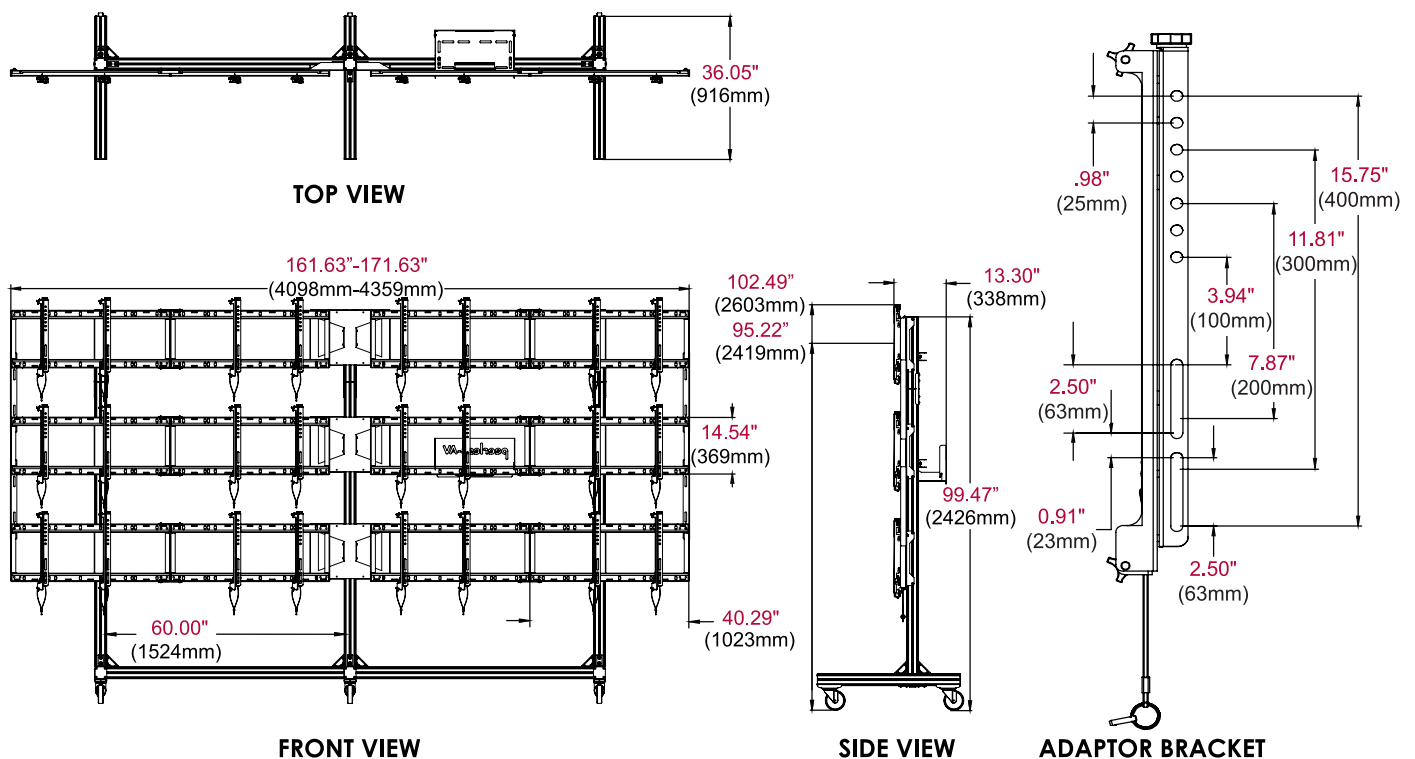

DS-C555-4X3 SmartMount® Portable Video Wall Cart 4x3 Configuration for 46" to 55" Displays

Product Specifications

	DIMENSIONS (W x H x D)	PRODUCT WEIGHT	LOAD CAPACITY	FINISH	AVAILABLE COLORS
DS-C555-4X3	171.63" x 102.49" x 36.05" (4359 x 2603 x 916mm)	TBD	1200lb (545kg) 100lb per display	Powder Coat	Black

Package Specifications

	PACKAGE SIZE (W x H x D)	PACKAGE SHIP WEIGHT	PACKAGE UPC CODE	PACKAGE CONTENTS	UNITS IN PACKAGE
DS-C555-4X3	84.00" x 37.50" x 12.50" (2133 x 952 x 317mm)	TBD	735029308447	Stand, casters, display adaptors and hardware	1

Accessories

ACC-V800X: Adaptor accessory for 600 x 400 and 800 x 400mm mounting patterns

COMPATIBILITY FORMULA

Display width \geq 40.5" Display Height \leq 31.0"
Three display widths + mount pattern width \leq 171"

All dimensions = inch (mm)

Architect Specifications

The Smartmount® Portable Video Wall Cart 4x3 Configuration shall be a Peerless-AV model DS-C555-4X3 and shall be located where indicated on the plans. Assembly and installation shall be done according to instructions provided by the manufacturer.