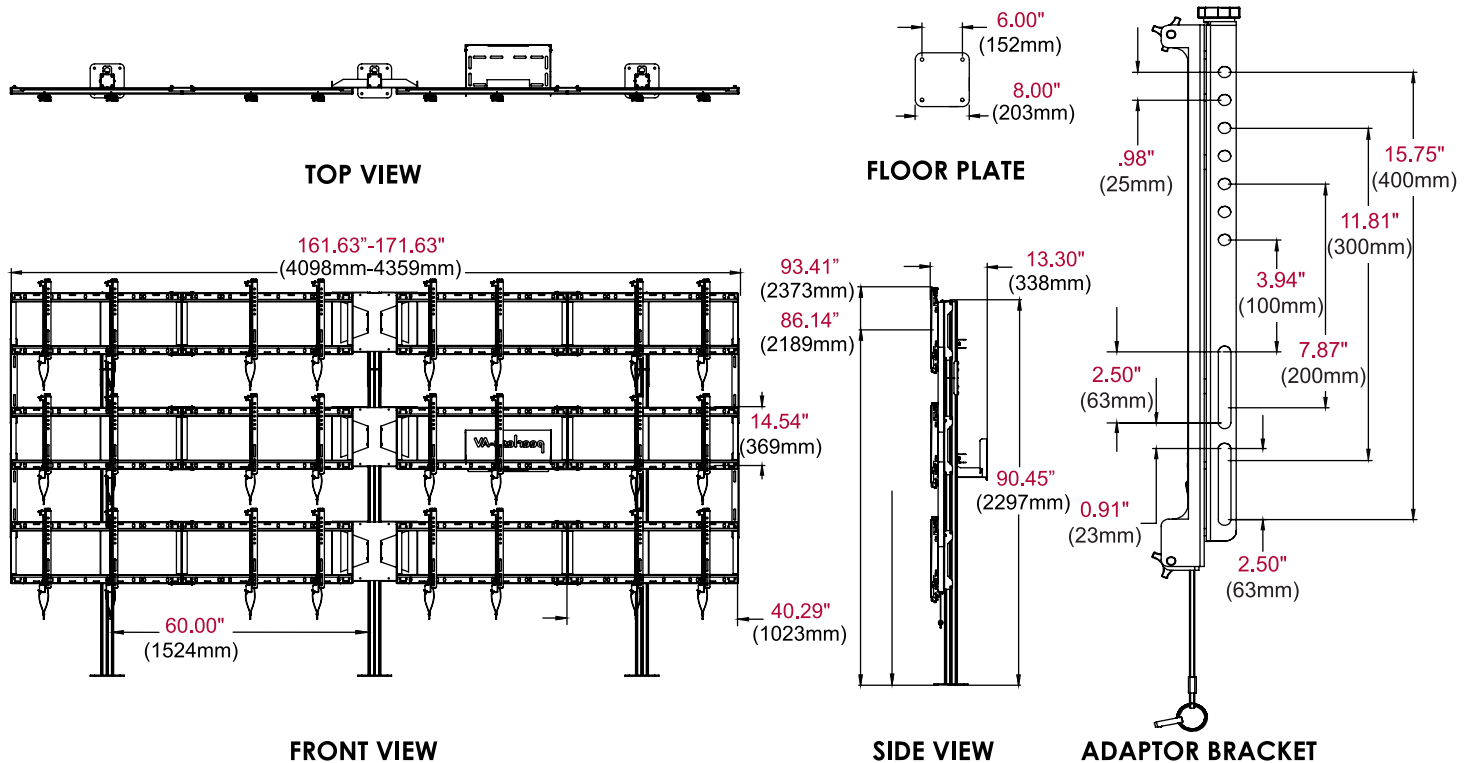

DS-S555-4X3 SmartMount® Modular Video Wall Pedestal Mount 4x3 Configuration for 46" to 55" Displays

Product Specifications

	DIMENSIONS (W x H x D)	PRODUCT WEIGHT	LOAD CAPACITY	FINISH	AVAILABLE COLORS
DS-S555-4X3	171.63" x 93.41" x 13.30" (4359 x 2373 x 338mm)	TBD	1200lb (545kg) 100lb per display	Powder Coat	Black

Package Specifications

	PACKAGE SIZE (W x H x D)	PACKAGE SHIP WEIGHT	PACKAGE UPC CODE	PACKAGE CONTENTS	UNITS IN PACKAGE
DS-S555-4X3	84.00" x 37.50" x 12.50" (2133 x 952 x 317mm)	TBD	735029308454	Stand, display adaptors and hardware	1

Accessories

ACC-V800X: Adaptor accessory for 600 x 400 and 800 x 400mm mounting patterns

COMPATIBILITY FORMULA	
Display width ≥ 40.5"	Display Height ≤ 31.0"
Three display widths + mount pattern width ≤ 171"	

All dimensions = inch (mm)

Architect Specifications

The Smartmount® Modular Video Wall Pedestal Mount 4x3 Configuration shall be a Peerless-AV model DS-S555-4X3 and shall be located where indicated on the plans. Assembly and installation shall be done according to instructions provided by the manufacturer.