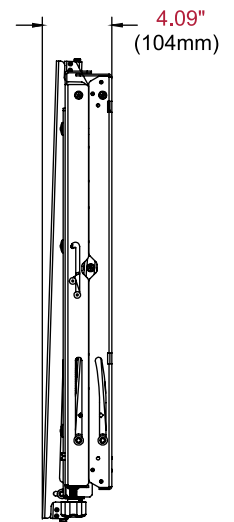

DS-VW795-QR SmartMount® Full Service Video Wall Mount with Quick Release for 65" - 98" Displays

Product Specifications

	DIMENSIONS (W X H X D)	PRODUCT WEIGHT	LOAD CAPACITY	FINISH	AVAILABLE COLORS
DS-VW795-QR	32.87" x 27.58" x 4.09" (835 x 700 x 93-104mm)	40lb (18.1kg)	225lb (102kg)	Textured	Black

Package Specifications

	PACKAGE SIZE (W x H x D)	PACKAGE SHIP WEIGHT	PACKAGE UPC CODE	PACKAGE CONTENTS	UNITS IN PACKAGE
DS-VW795-QR	34.75" x 28.25" x 3.50" (883 x 718 x 89mm)	43lb (19.5kg)	735029301455	Wall mount assembly, mounting attachment rails, fasteners	1

Accessories

ACC-V800X: Adaptor for VESA® 800 x 400mm mounting patterns

All dimensions = inch (mm)

TOP VIEW

FRONT VIEW

SIDE VIEW EXTENDED

SIDE VIEW COLLAPSED

Architect Specifications

The Smartmount® Full Service Video Wall Mount with Quick Release shall be a Peerless-AV model DS-VW795-QR and shall be located where indicated on the plans. Assembly and installation shall be done according to instructions provided by the manufacturer.