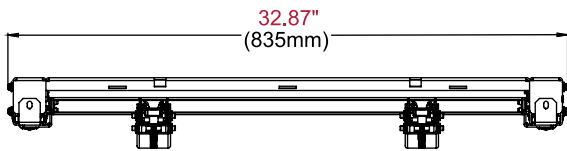

DS-VW795-QR SmartMount® Full Service Video Wall Mount with Quick Release for 65" - 98" Displays

Product Specifications

	DIMENSIONS (W X H X D)	PRODUCT WEIGHT	LOAD CAPACITY	FINISH	AVAILABLE COLORS
DS-VW795-QR	32.87" x 27.58" x 4.09" (835 x 700 x 93-104mm)	40lb (18.1kg)	225lb (102kg)	Textured	Black

Package Specifications

	PACKAGE SIZE (W x H x D)	PACKAGE SHIP WEIGHT	PACKAGE UPC CODE	PACKAGE CONTENTS	UNITS IN PACKAGE
DS-VW795-QR	34.75" x 28.25" x 3.50" (883 x 718 x 89mm)	43lb (19.5kg)	735029301455	Wall mount assembly, mounting attachment rails, fasteners	1

Accessories

ACC-V800X: Adaptor for VESA® 800 x 400mm mounting patterns

All dimensions = inch (mm)

TOP VIEW

FRONT VIEW

SIDE VIEW EXTENDED

SIDE VIEW COLLAPSED

Architect Specifications

The Smartmount® Full Service Video Wall Mount with Quick Release shall be a Peerless-AV model DS-VW795-QR and shall be located where indicated on the plans. Assembly and installation shall be done according to instructions provided by the manufacturer.