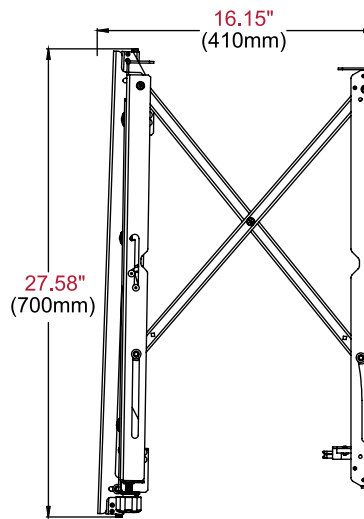

DS-VW795-QR SmartMount® Full Service Video Wall Mount with Quick Release for 65" - 98" Displays

Product Specifications

	DIMENSIONS (W X H X D)	PRODUCT WEIGHT	LOAD CAPACITY	FINISH	AVAILABLE COLORS
DS-VW795-QR	32.87" x 27.58" x 4.09" (835 x 700 x 93-104mm)	40lb (18.1kg)	225lb (102kg)	Textured	Black

Package Specifications

	PACKAGE SIZE (W x H x D)	PACKAGE SHIP WEIGHT	PACKAGE UPC CODE	PACKAGE CONTENTS	UNITS IN PACKAGE
DS-VW795-QR	34.75" x 28.25" x 3.50" (883 x 718 x 89mm)	43lb (19.5kg)	735029301455	Wall mount assembly, mounting attachment rails, fasteners	1

Accessories

ACC-V800X: Adaptor for VESA® 800 x 400mm mounting patterns

All dimensions = inch (mm)

TOP VIEW

FRONT VIEW

SIDE VIEW EXTENDED

SIDE VIEW COLLAPSED

Architect Specifications