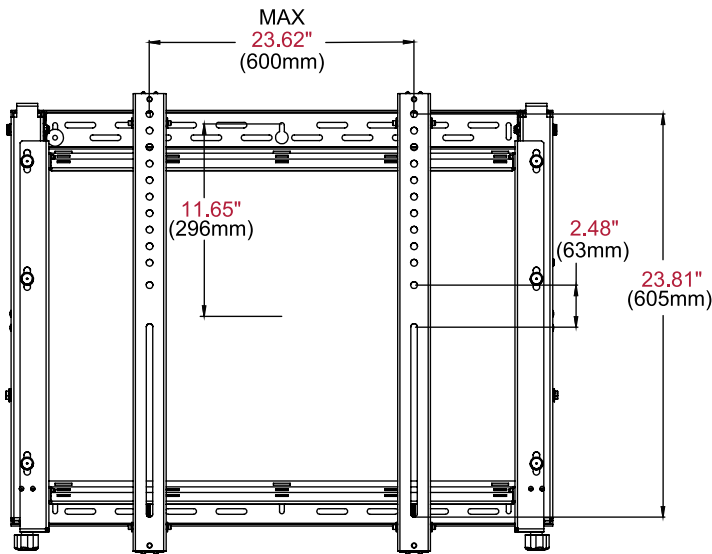

DS-VW795-QR SmartMount® Full Service Video Wall Mount with Quick Release for 65" - 98" Displays

Product Specifications

	DIMENSIONS (W X H X D)	PRODUCT WEIGHT	LOAD CAPACITY	FINISH	AVAILABLE COLORS
DS-VW795-QR	32.87" x 27.58" x 4.09" (835 x 700 x 93-104mm)	40lb (18.1kg)	225lb (102kg)	Textured	Black

Package Specifications

	PACKAGE SIZE (W x H x D)	PACKAGE SHIP WEIGHT	PACKAGE UPC CODE	PACKAGE CONTENTS	UNITS IN PACKAGE
DS-VW795-QR	34.75" x 28.25" x 3.50" (883 x 718 x 89mm)	43lb (19.5kg)	735029301455	Wall mount assembly, mounting attachment rails, fasteners	1

Accessories

ACC-V800X: Adaptor for VESA® 800 x 400mm mounting patterns

All dimensions = inch (mm)

TOP VIEW

FRONT VIEW

SIDE VIEW EXTENDED

SIDE VIEW COLLAPSED

Architect Specifications