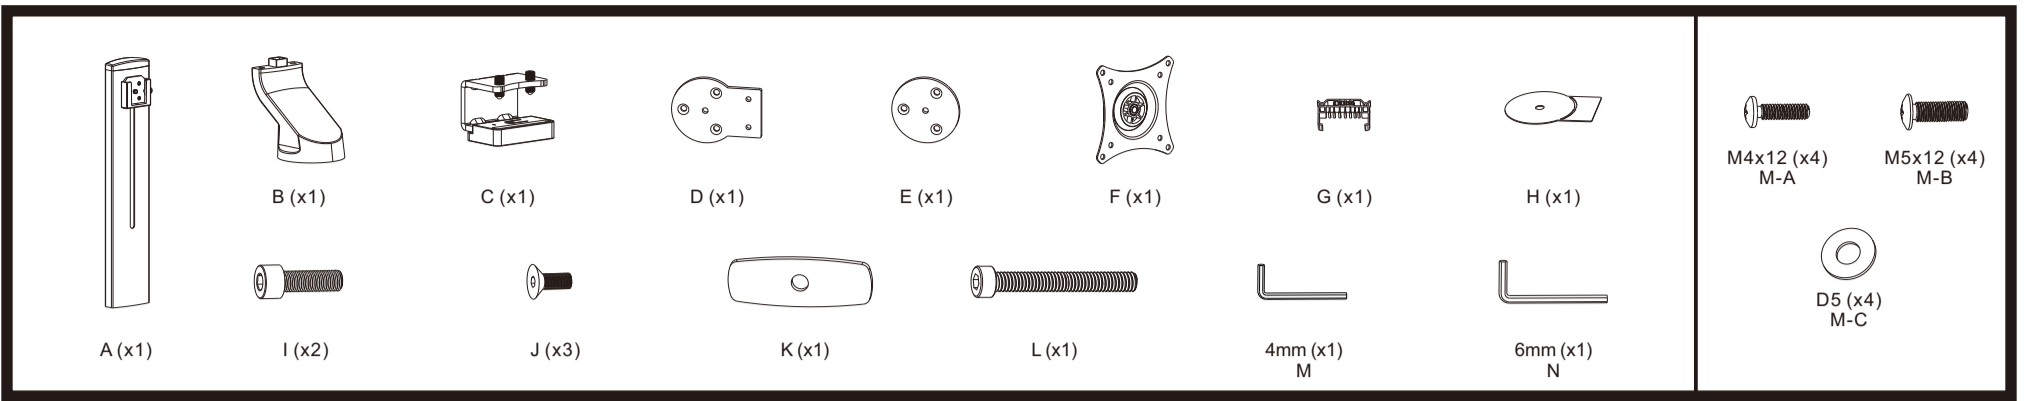

# MonLines MTH014B

MonLines  
dividual

**2a Grommet Installation**

**2b Clamp Installation**

**2b-1 For desktop thickness between 15-25mm.**

**2b-2 For desktop thickness between 10-20mm.**