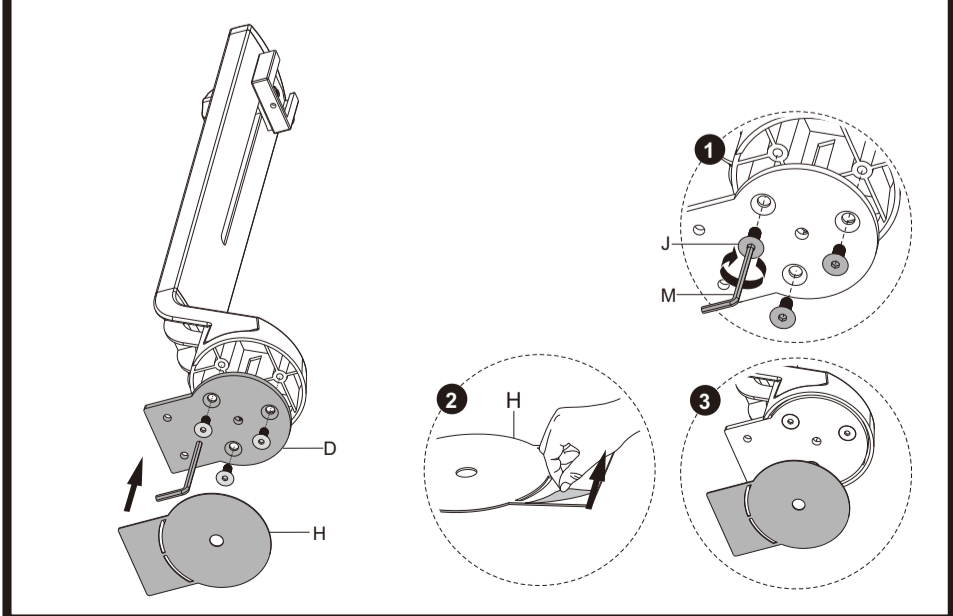

# MonLines MTH014B

MonLines  
dividual

**2a Grommet Installation**

**2b Clamp Installation**

**2b-1 For desktop thickness between 15-25mm.**

**2b-2 For desktop thickness between 10-20mm.**