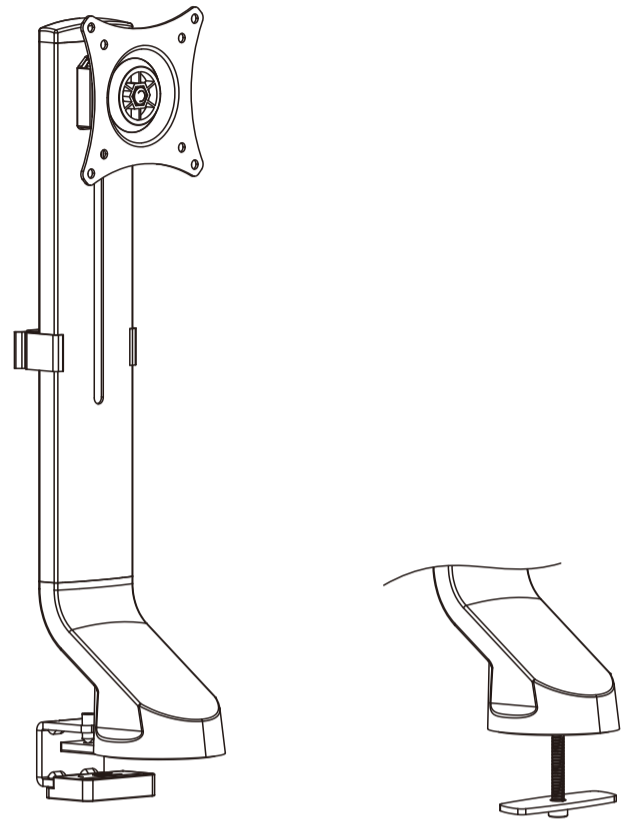

# MonLines MTH014B

MonLines  
dividual

**2a Grommet Installation**

**2b Clamp Installation**

**2b-1 For desktop thickness between 15-25mm.**

**2b-2 For desktop thickness between 10-20mm.**