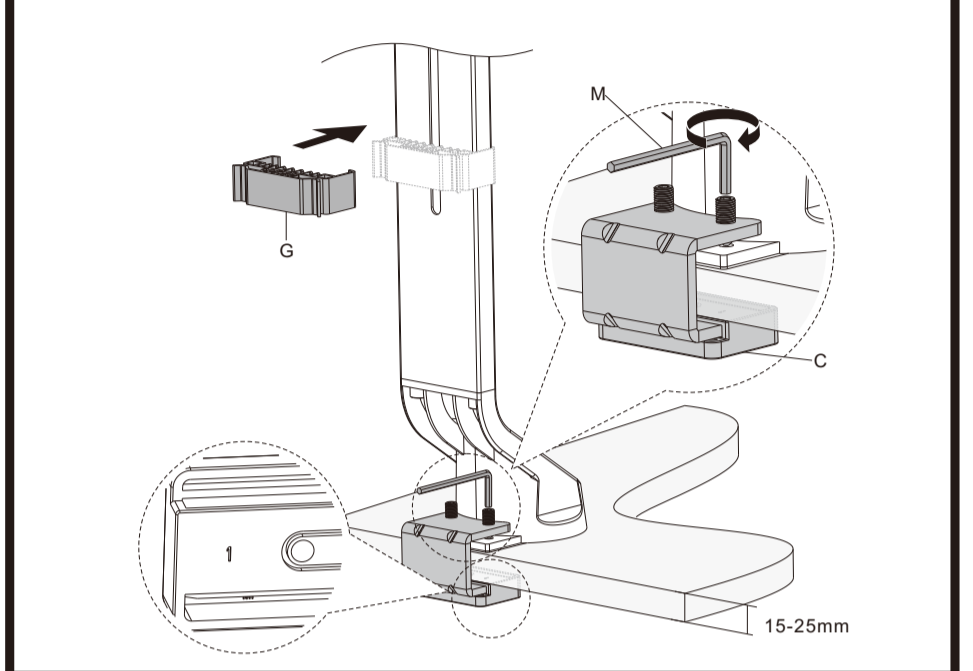

# MonLines MTH014B

MonLines  
dividual

**2a Grommet Installation**

**2b Clamp Installation**

**2b-1 For desktop thickness between 15-25mm.**

**2b-2 For desktop thickness between 10-20mm.**