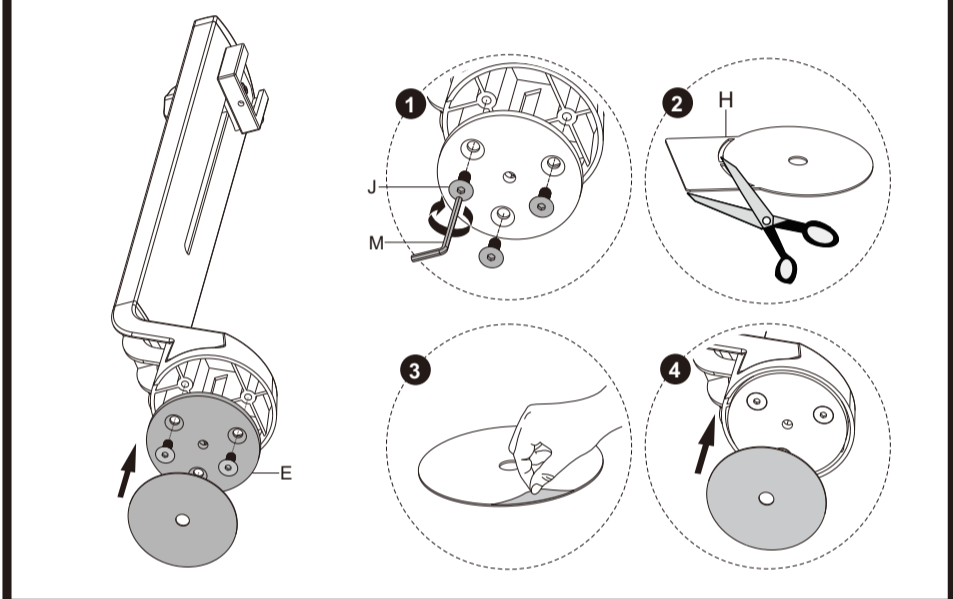

# MonLines MTH014B

MonLines  
dividual

**2a Grommet Installation**

**2b Clamp Installation**

**2b-1 For desktop thickness between 15-25mm.**

**2b-2 For desktop thickness between 10-20mm.**