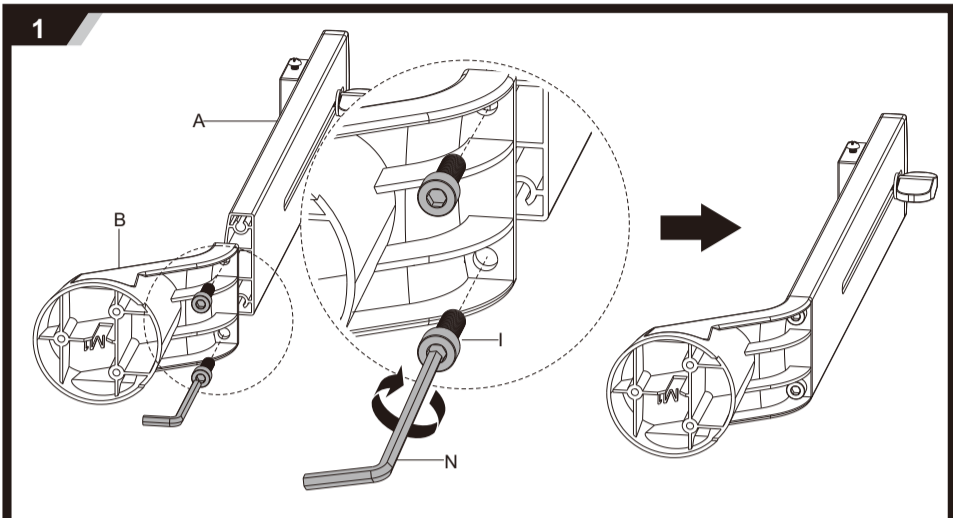

# MonLines MTH014B

MonLines  
dividual

**2a Grommet Installation**

**2b Clamp Installation**

**2b-1 For desktop thickness between 15-25mm.**

**2b-2 For desktop thickness between 10-20mm.**