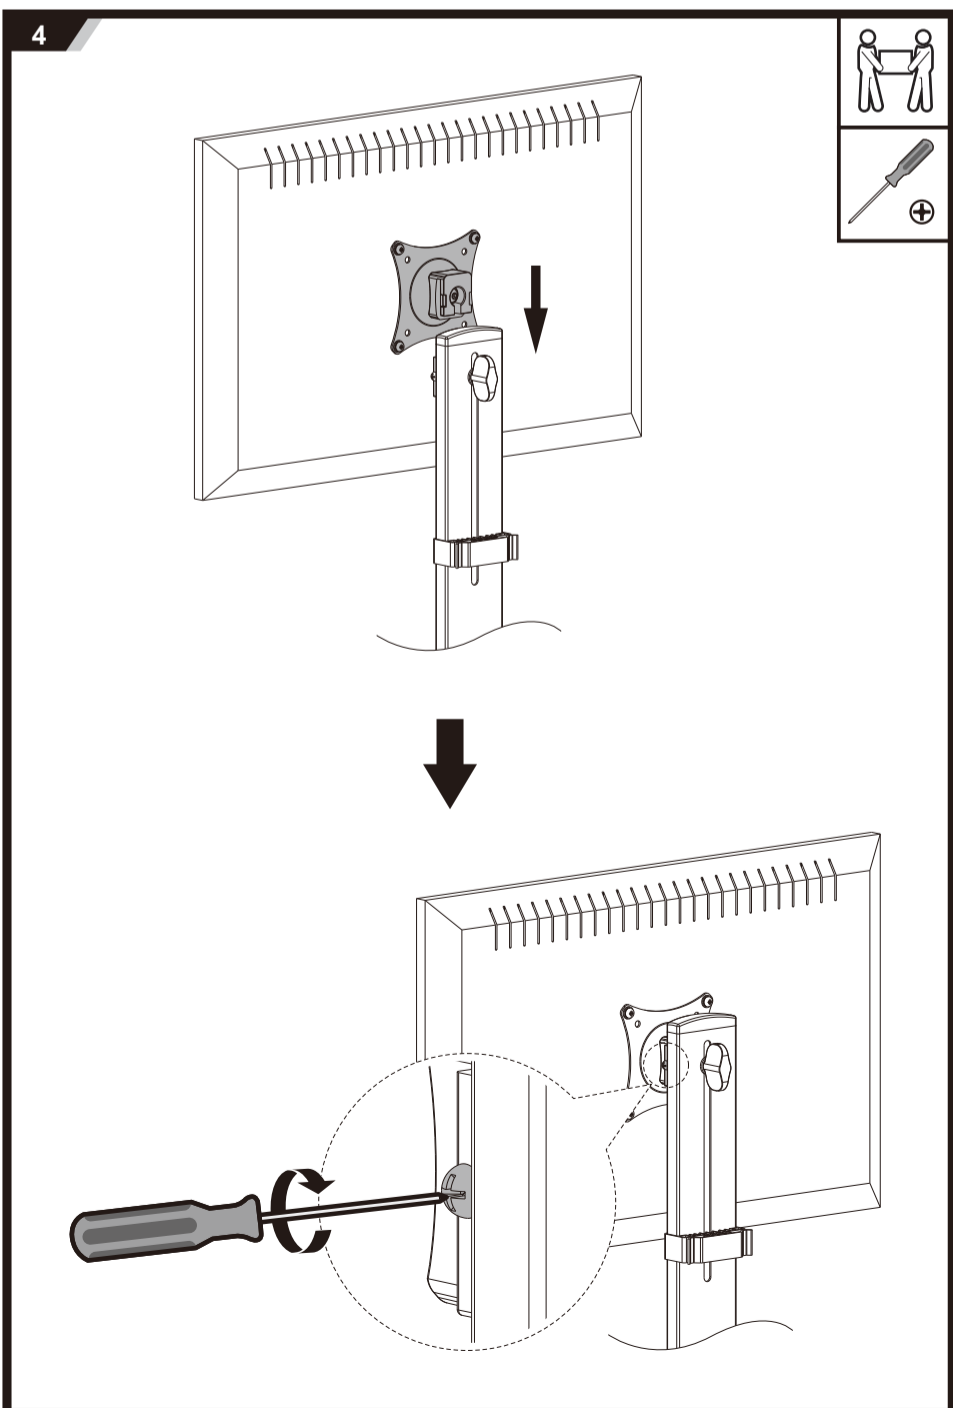

# MonLines MTH014B

MonLines  
dividual

**2a Grommet Installation**

**2b Clamp Installation**

**2b-1 For desktop thickness between 15-25mm.**

**2b-2 For desktop thickness between 10-20mm.**