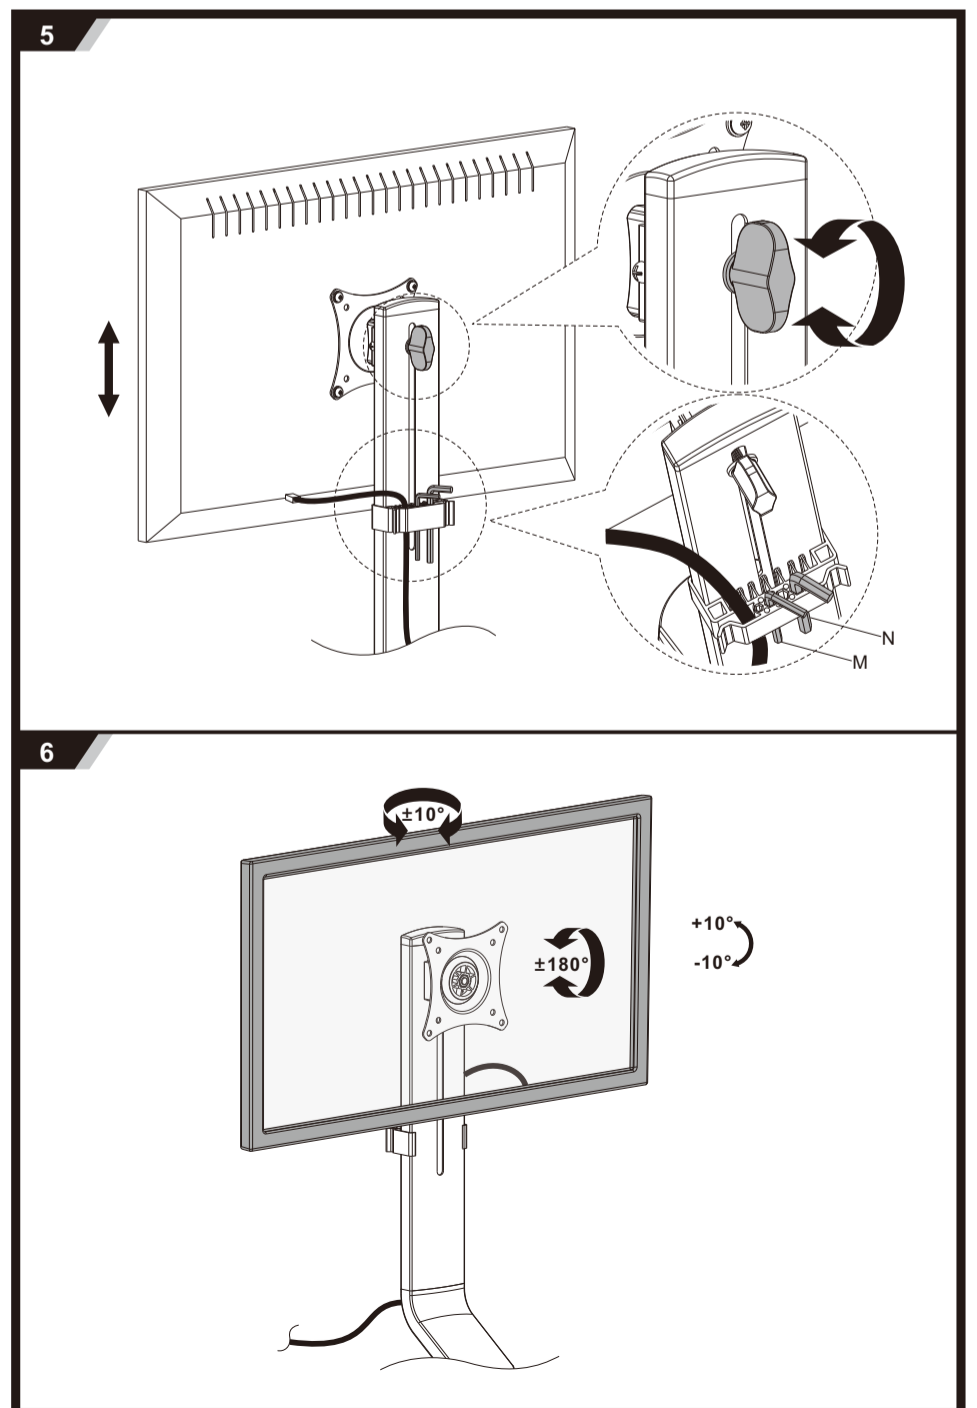

# MonLines MTH014B

MonLines  
dividual

**2a Grommet Installation**

**2b Clamp Installation**

**2b-1 For desktop thickness between 15-25mm.**

**2b-2 For desktop thickness between 10-20mm.**