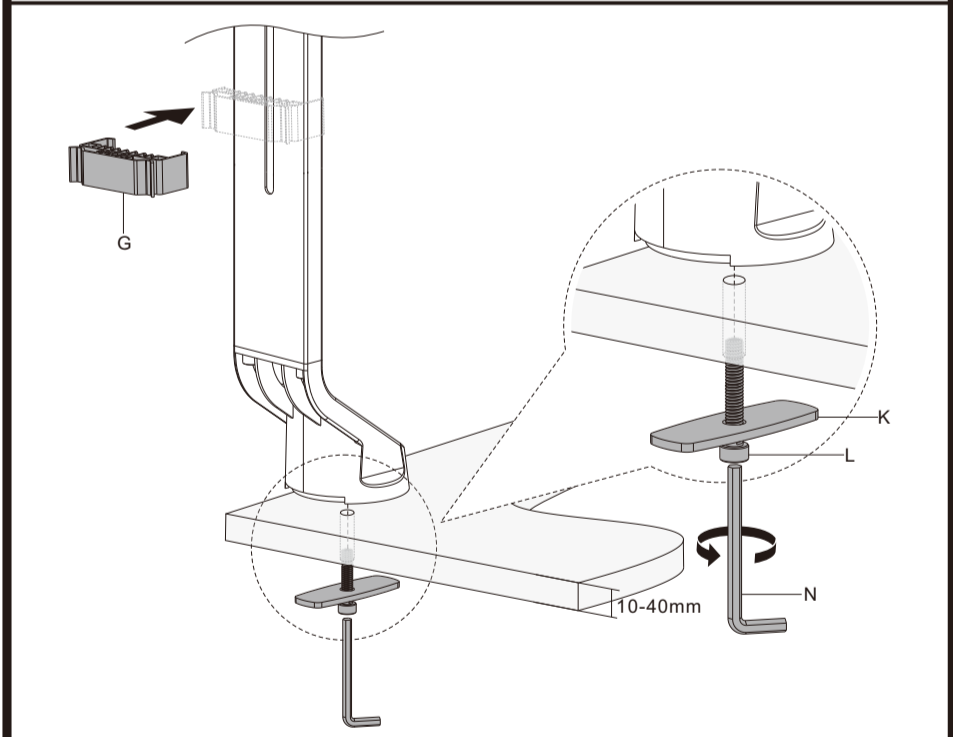

# MonLines MTH014B

MonLines  
dividual

**2a Grommet Installation**

**2b Clamp Installation**

**2b-1 For desktop thickness between 15-25mm.**

**2b-2 For desktop thickness between 10-20mm.**