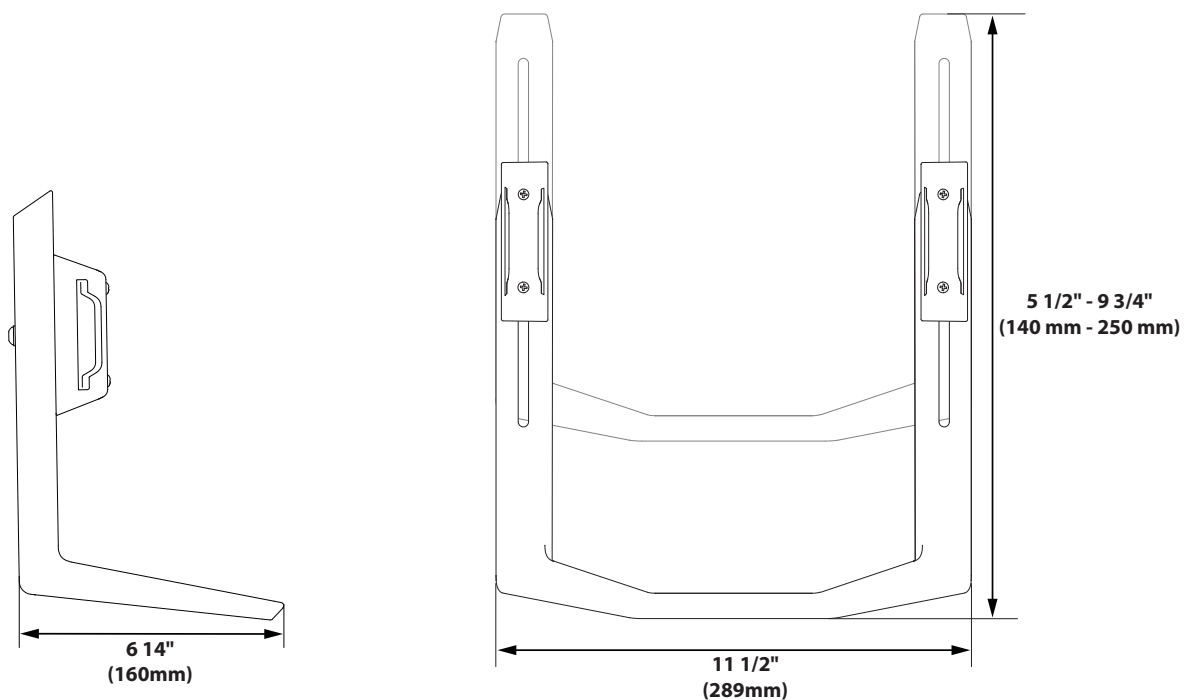

Handle for LX Dual Direct

© 2016 Ergotron, Inc. rev. 01/07/2019 DIM-LXDualBowHandle Content is subject to change without notification

Americas Sales and Corporate Headquarters

St. Paul, MN USA
(800) 888-8458
+1-651-681-7600
www.ergotron.com
sales@ergotron.com