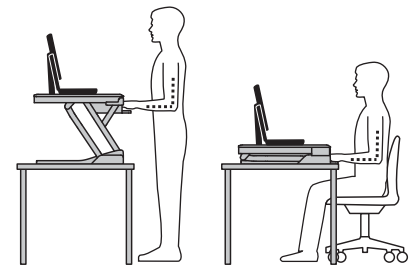

Weight Capacity

WorkFit-TL

Sit-Stand Desktop Workstation

Dimensions

Top View

Top View

Side View

Side View