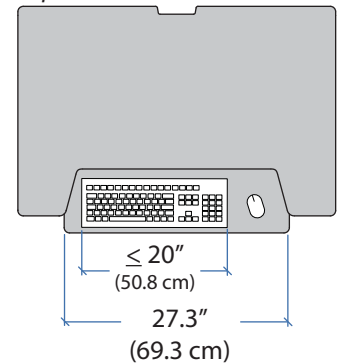

Weight Capacity

WorkFit-TL

Sit-Stand Desktop Workstation

Dimensions

Top View

Top View

Side View

Side View

Shown on a 90° corner work surface.
Top View

© 2015 Ergotron, Inc. rev. 11/23/15 DIM-WorkFit-TL Content is subject to change without notification

Americas Sales and Corporate Headquarters

St. Paul, MN USA
(800) 888-8458
+1-651-681-7600
www.ergotron.com
sales@ergotron.com