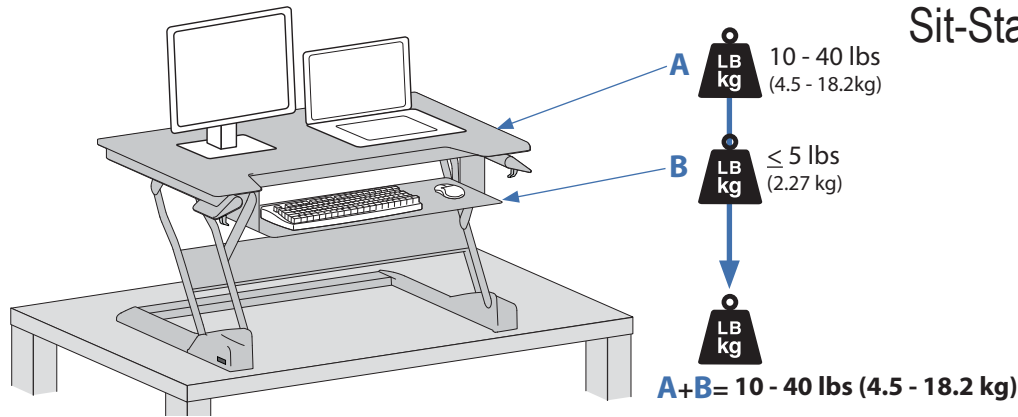

Weight Capacity

WorkFit-TL

Sit-Stand Desktop Workstation

Dimensions

Top View

Top View

Side View

Side View

Shown on a 90° corner work surface.
Top View

© 2015 Ergotron, Inc. rev. 11/23/15 DIM-WorkFit-TL Content is subject to change without notification

Americas Sales and Corporate Headquarters

St. Paul, MN USA
(800) 888-8458
+1-651-681-7600
www.ergotron.com
sales@ergotron.com