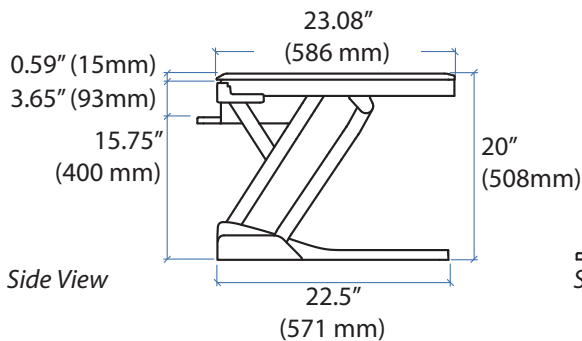

Weight Capacity

WorkFit-TL

Sit-Stand Desktop Workstation

Dimensions

Top View

Top View

Side View

Side View

Shown on a 90° corner work surface.
Top View

© 2015 Ergotron, Inc. rev. 11/23/15 DIM-WorkFit-TL Content is subject to change without notification

Americas Sales and Corporate Headquarters

St. Paul, MN USA
(800) 888-8458
+1-651-681-7600
www.ergotron.com
sales@ergotron.com