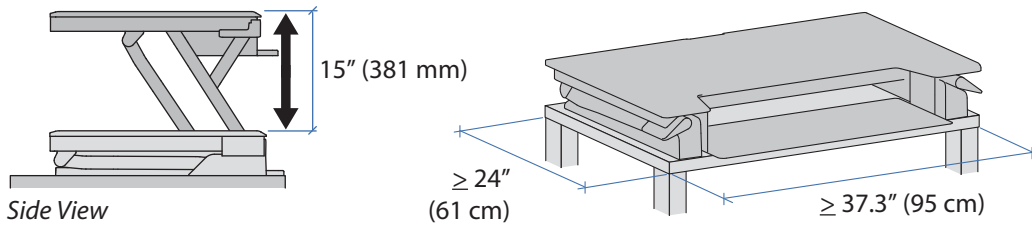

Weight Capacity

WorkFit-TL

Sit-Stand Desktop Workstation

Dimensions

Top View

Top View

Side View

Side View

Shown on a 90° corner work surface.
Top View

© 2015 Ergotron, Inc. rev. 11/23/15 DIM-WorkFit-TL Content is subject to change without notification

Americas Sales and Corporate Headquarters

St. Paul, MN USA
(800) 888-8458
+1-651-681-7600
www.ergotron.com
sales@ergotron.com