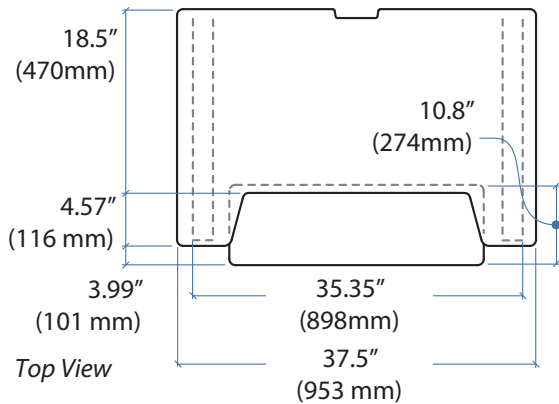

Weight Capacity

WorkFit-TL

Sit-Stand Desktop Workstation

Dimensions

Top View

Top View

Side View

Side View

Shown on a 90° corner work surface.
Top View

© 2015 Ergotron, Inc. rev. 11/23/15 DIM-WorkFit-TL Content is subject to change without notification

Americas Sales and Corporate Headquarters

St. Paul, MN USA
(800) 888-8458
+1-651-681-7600
www.ergotron.com
sales@ergotron.com