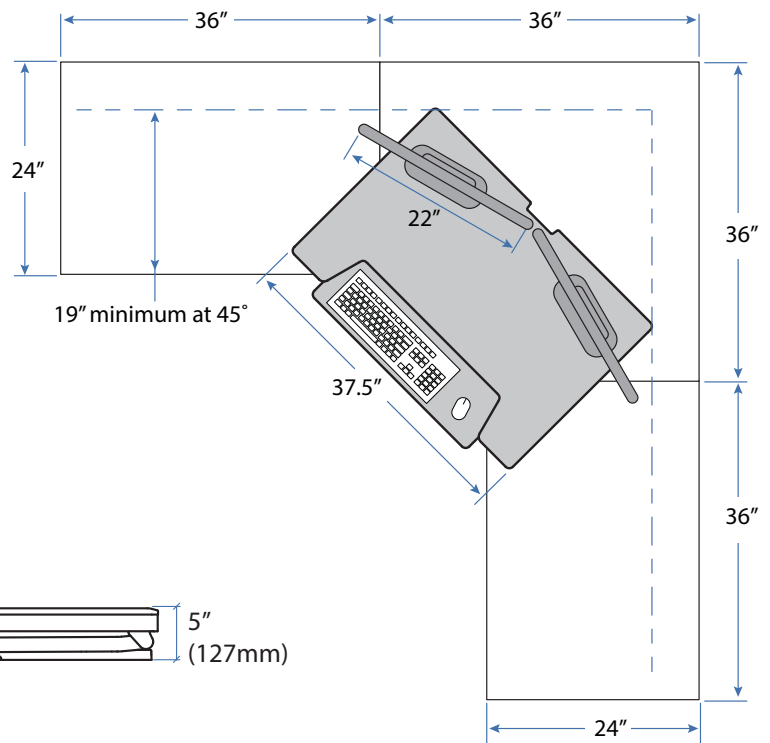

Weight Capacity

WorkFit-TL

Sit-Stand Desktop Workstation

Dimensions

Top View

Top View

Side View

Side View

Shown on a 90° corner work surface.
Top View

© 2015 Ergotron, Inc. rev. 11/23/15 DIM-WorkFit-TL Content is subject to change without notification

Americas Sales and Corporate Headquarters

St. Paul, MN USA
(800) 888-8458
+1-651-681-7600
www.ergotron.com
sales@ergotron.com