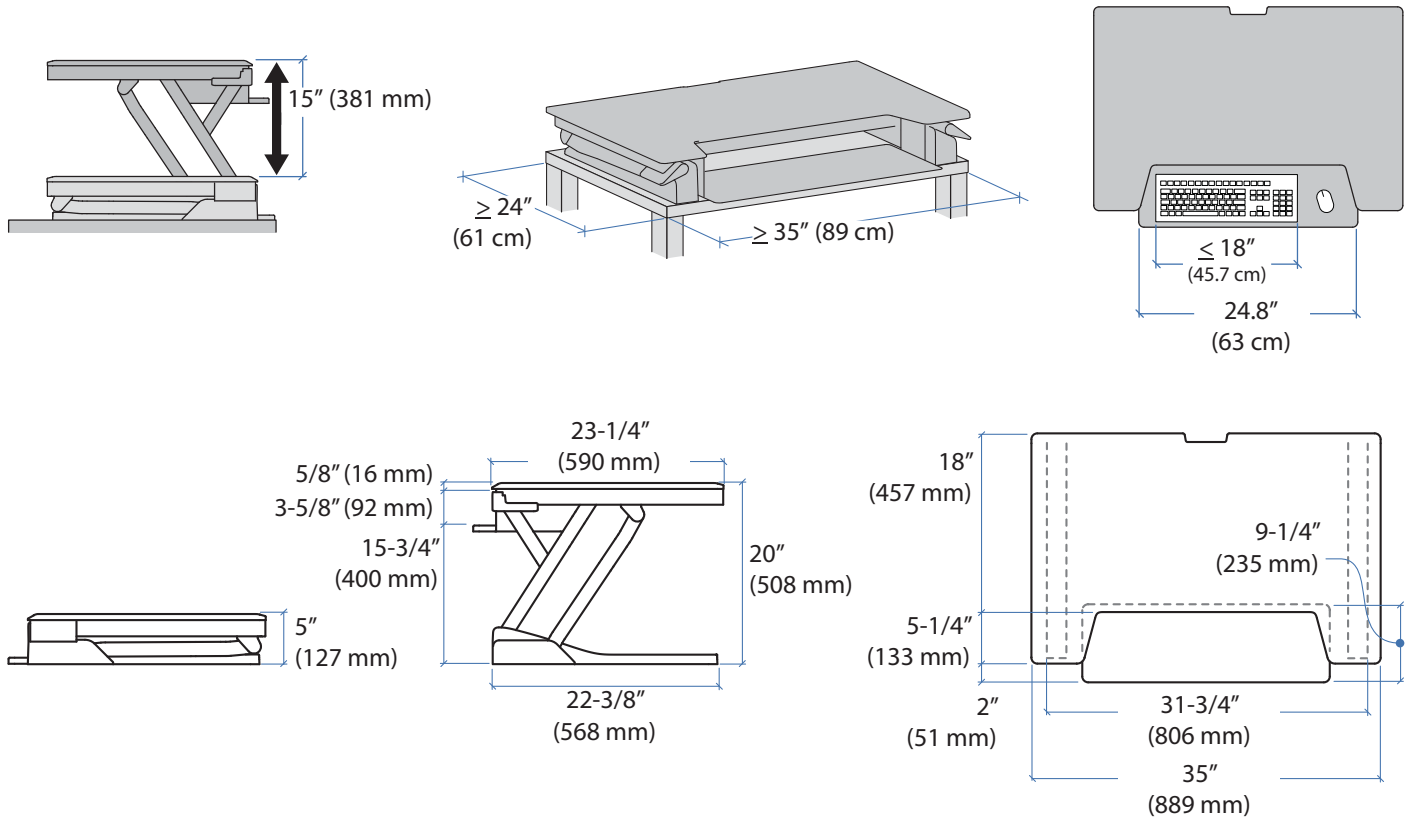

Ergotron®

WorkFit-T, Sit-Stand Desktop Workstation

Dimensional Illustrations

Weight Capacity

Dimensions

© 2014 Ergotron, Inc. rev. 11/25/2014 DIM-WFT Content is subject to change without notification

Americas Sales and Corporate Headquarters