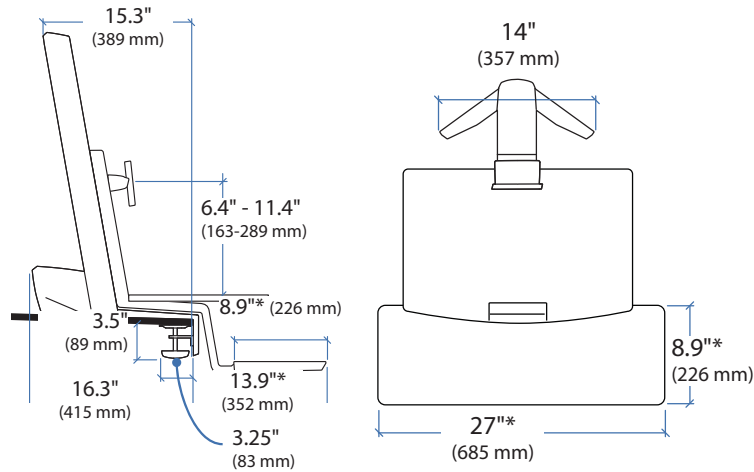

## WorkFit-S with Worksurface, Single LCD Mount, LD

### Dimensional & Range of Motion Illustrations

Weight Capacity:

\*Keyboard Tray has 9 Mounting Locations - see page 5 for details.

Lowest Position

Highest Position

Worksurface:

Desk Thickness:

≤ 2.4" (60 mm)