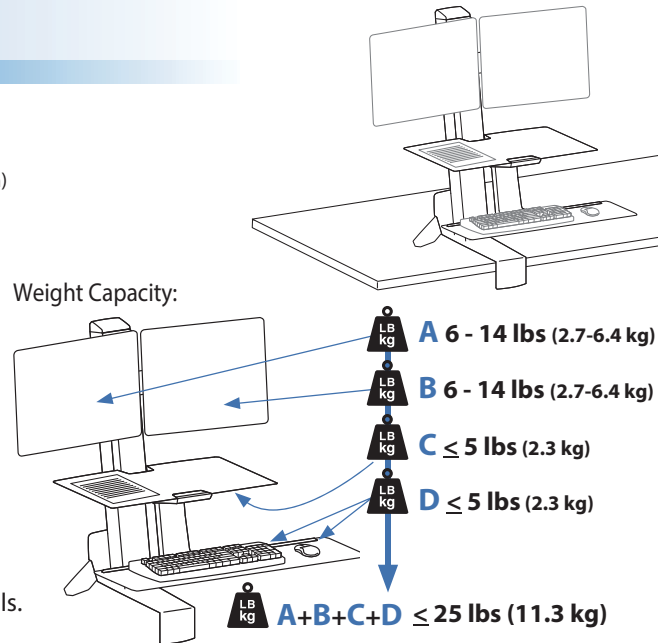

### Dimensional & Range of Motion Illustrations

\*Keyboard Tray has 9 Mounting Locations - see page 5 for details.

**Desk Thickness: ≤ 2.4" (60 mm)**

© 2014 Ergotron, Inc. rev. 06/25/2014 DIM-WorkFit-S-Worksurface Content is subject to change without notification