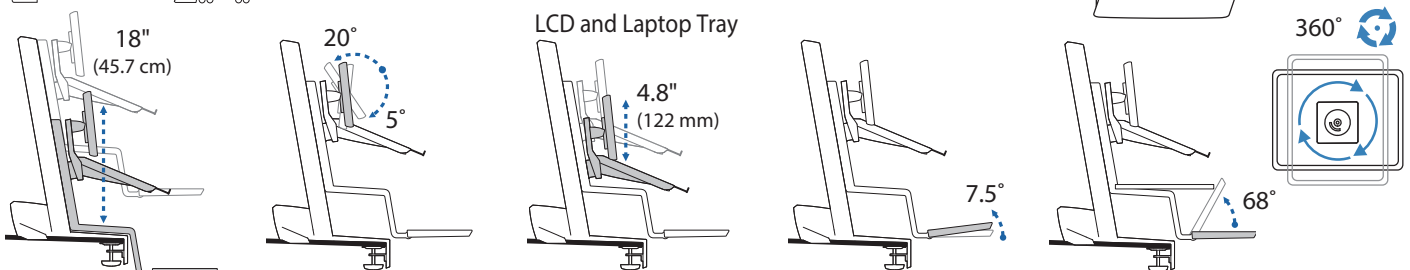

*Keyboard Tray has 9 Mounting Locations - see page 5 for details.