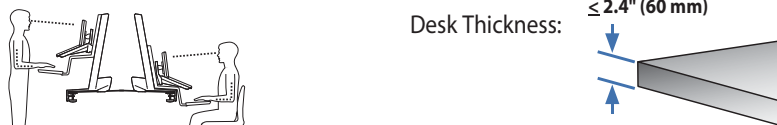

*Keyboard Tray has 9 Mounting Locations - see page 5 for details.