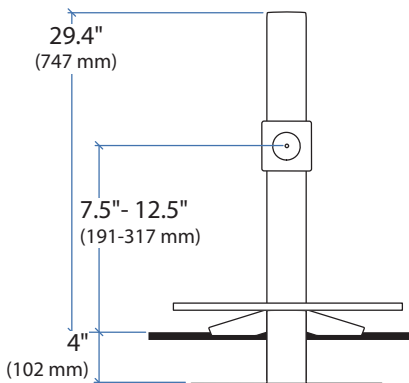

### Dimensional & Range of Motion Illustrations

\*Keyboard Tray has 9 Mounting Locations - see page 5 for details.

Lowest Position

Highest Position

Worksurface:

Desk Thickness:

≤ 2.4" (60 mm)

Portrait/Landscape rotation stop screw can be installed for 0° rotation.