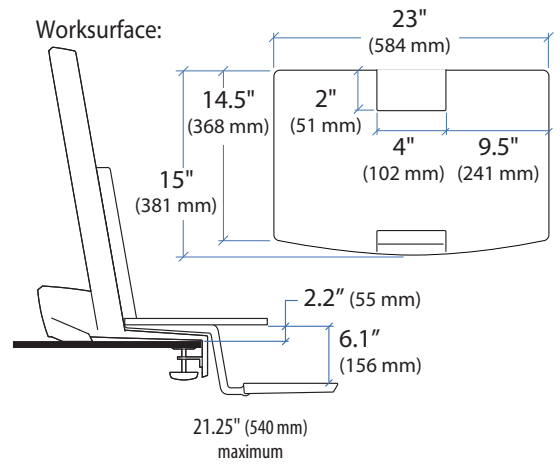

*Keyboard Tray has 9 Mounting Locations - see page 5 for details.