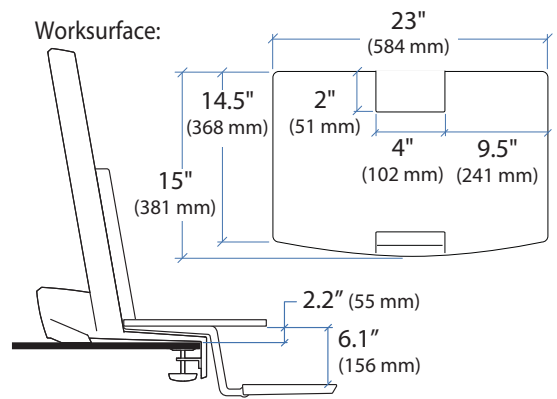

### Dimensional & Range of Motion Illustrations

Weight Capacity:

\*Keyboard Tray has 9 Mounting Locations - see page 5 for details.

Lowest Position

Highest Position

Worksurface:

Desk Thickness:

≤ 2.4" (60 mm)

360°

Portrait/Landscape rotation stop screw can be installed for 0° rotation.

0°

© 2014 Ergotron, Inc. rev. 06/25/2014 DIM-WorkFit-S-Worksurface Content is subject to change without notification

Americas Sales and Corporate Headquarters