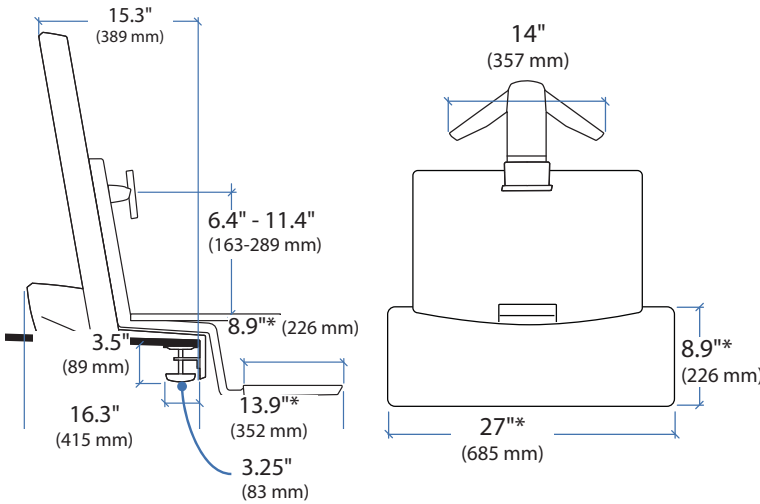

Ergotron®

WorkFit-S with Worksurface, Single LCD Mount, HD

Dimensional & Range of Motion Illustrations

*Keyboard Tray has 9 Mounting Locations - see page 5 for details.