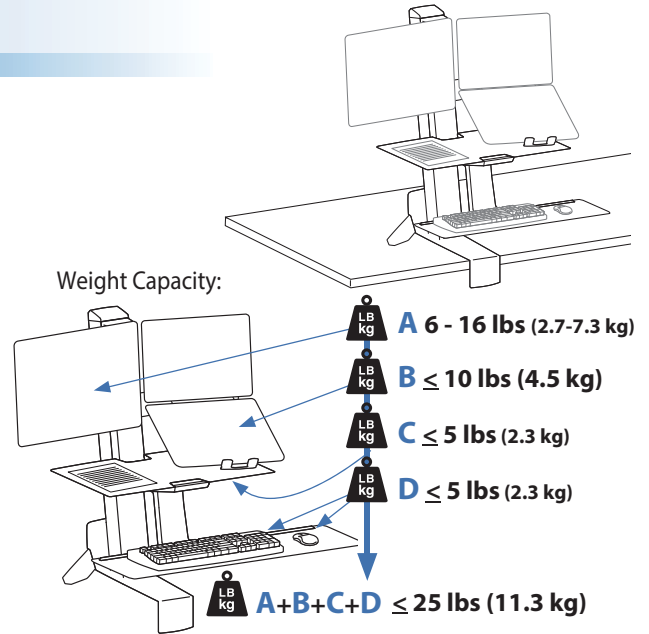

*Keyboard Tray has 9 Mounting Locations - see page 5 for details.