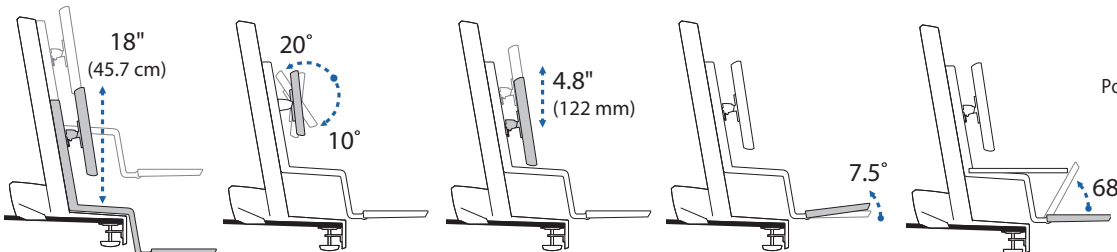

### Dimensional & Range of Motion Illustrations

\*Keyboard Tray has 9 Mounting Locations - see page 5 for details.

Lowest Position

Highest Position

Worksurface:

Desk Thickness:

≤ 2.4" (60 mm)

Portrait/Landscape rotation stop screw can be installed for 0° rotation.