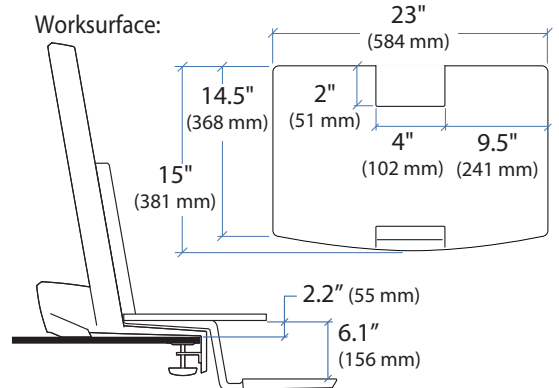

### Dimensional & Range of Motion Illustrations

\*Keyboard Tray has 9 Mounting Locations - see page 5 for details.

Lowest Position

Highest Position

Worksurface:

Desk Thickness:

≤ 2.4" (60 mm)

Portrait/Landscape rotation stop screw can be installed for 0° rotation.