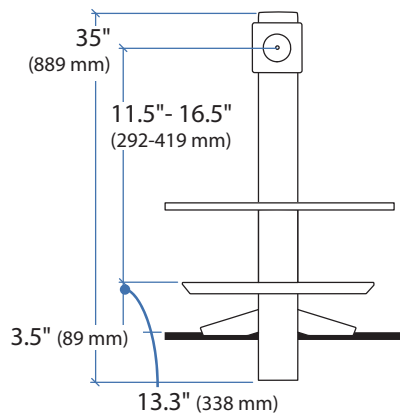

### Dimensional & Range of Motion Illustrations

\*Keyboard Tray has 9 Mounting Locations - see page 5 for details.

Lowest Position

Highest Position

Worksurface:

Desk Thickness:

≤ 2.4" (60 mm)

Portrait/Landscape rotation stop screw can be installed for 0° rotation.