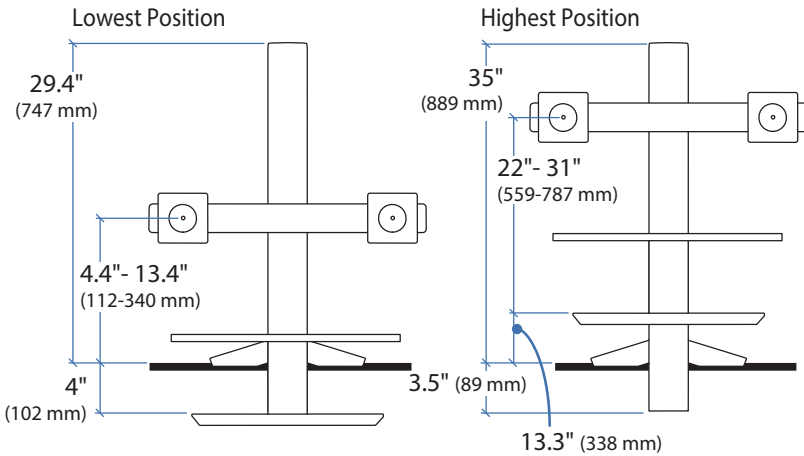

### Dimensional & Range of Motion Illustrations

\*Keyboard Tray has 9 Mounting Locations - see page 5 for details.

**Desk Thickness: ≤ 2.4" (60 mm)**

© 2014 Ergotron, Inc. rev. 06/25/2014 DIM-WorkFit-S-Worksurface Content is subject to change without notification