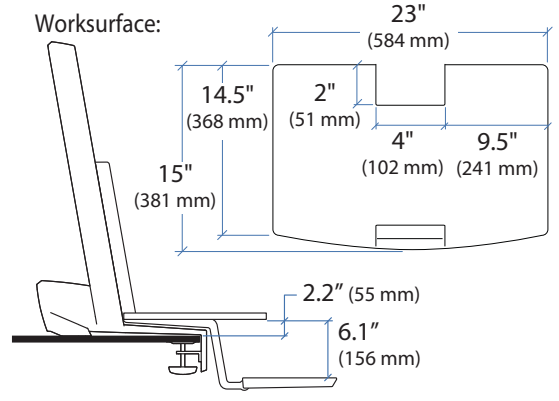

### Dimensional & Range of Motion Illustrations

\*Keyboard Tray has 9 Mounting Locations - see page 5 for details.

**Desk Thickness: ≤ 2.4" (60 mm)**

© 2014 Ergotron, Inc. rev. 06/25/2014 DIM-WorkFit-S-Worksurface Content is subject to change without notification