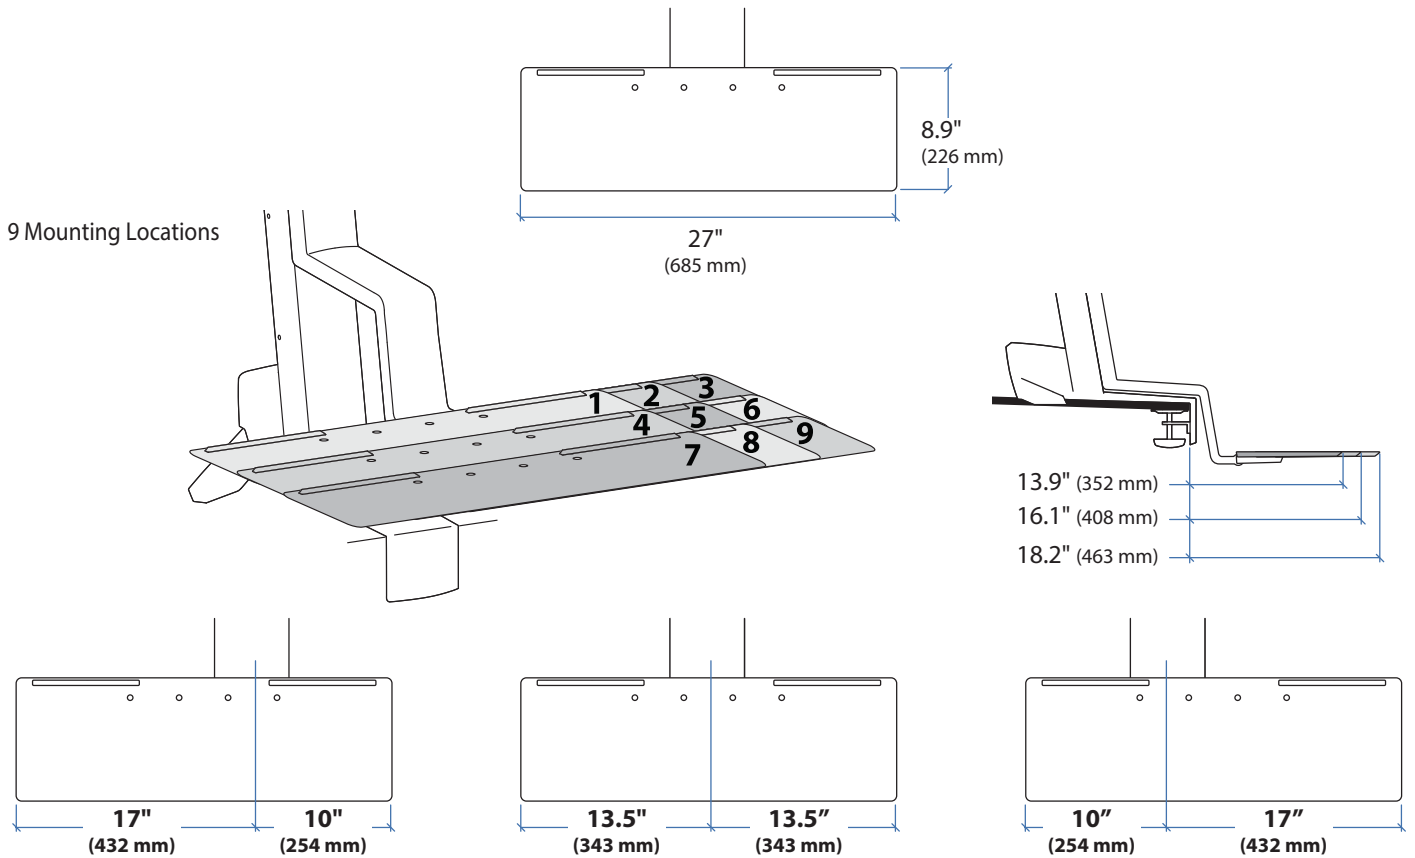

WorkFit-S with Worksurface, Keyboard Tray