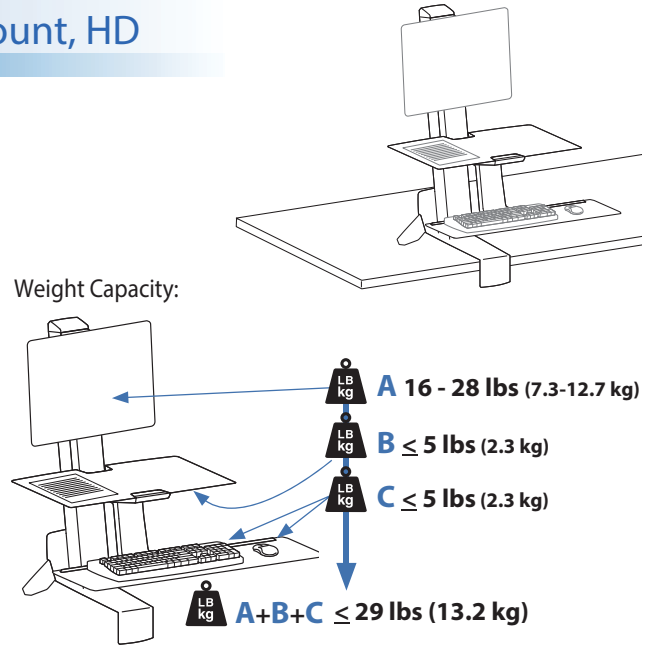

### Dimensional & Range of Motion Illustrations

\*Keyboard Tray has 9 Mounting Locations - see page 5 for details.

Lowest Position

Highest Position

Worksurface:

Desk Thickness:

≤ 2.4" (60 mm)

Portrait/Landscape rotation stop screw can be installed for 0° rotation.