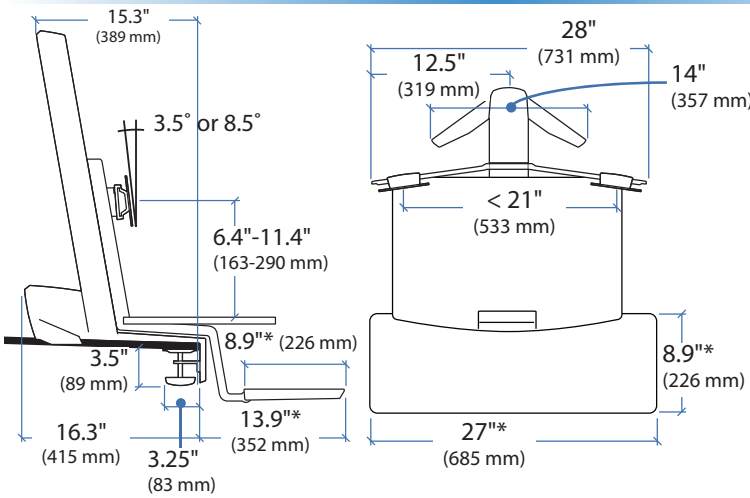

### Dimensional & Range of Motion Illustrations

\*Keyboard Tray has 9 Mounting Locations - see page 5 for details.

**Desk Thickness: ≤ 2.4" (60 mm)**

© 2014 Ergotron, Inc. rev. 06/25/2014 DIM-WorkFit-S-Worksurface Content is subject to change without notification