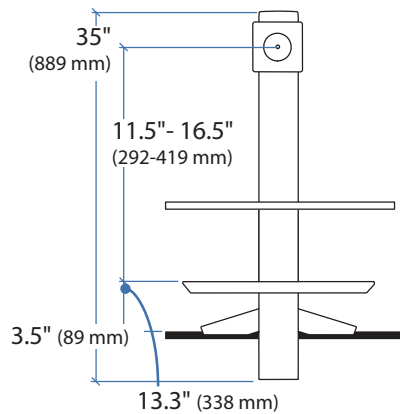

### Dimensional & Range of Motion Illustrations

Weight Capacity:

\*Keyboard Tray has 9 Mounting Locations - see page 5 for details.

Lowest Position

Highest Position

Worksurface:

Desk Thickness:

≤ 2.4" (60 mm)

360°

Portrait/Landscape rotation stop screw can be installed for 0° rotation.

0°

© 2014 Ergotron, Inc. rev. 06/25/2014 DIM-WorkFit-S-Worksurface Content is subject to change without notification

Americas Sales and Corporate Headquarters