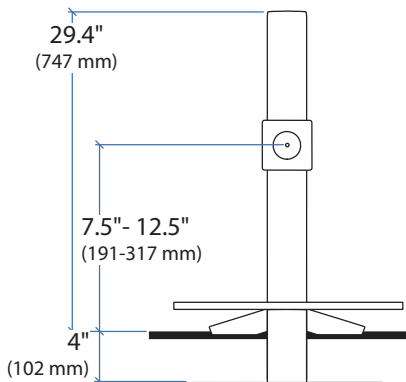

### Dimensional & Range of Motion Illustrations

Weight Capacity:

\*Keyboard Tray has 9 Mounting Locations - see page 5 for details.

Lowest Position

Highest Position

Worksurface:

Desk Thickness:

≤ 2.4" (60 mm)

360°

Portrait/Landscape rotation stop screw can be installed for 0° rotation.

0°

© 2014 Ergotron, Inc. rev. 06/25/2014 DIM-WorkFit-S-Worksurface Content is subject to change without notification

Americas Sales and Corporate Headquarters