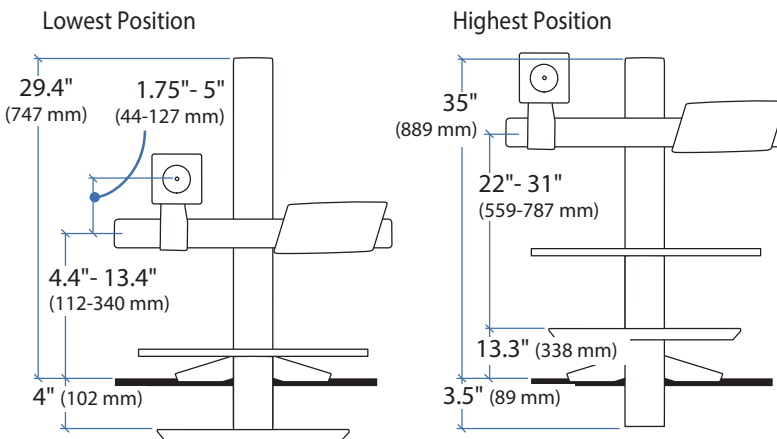

*Keyboard Tray has 9 Mounting Locations - see page 5 for details.