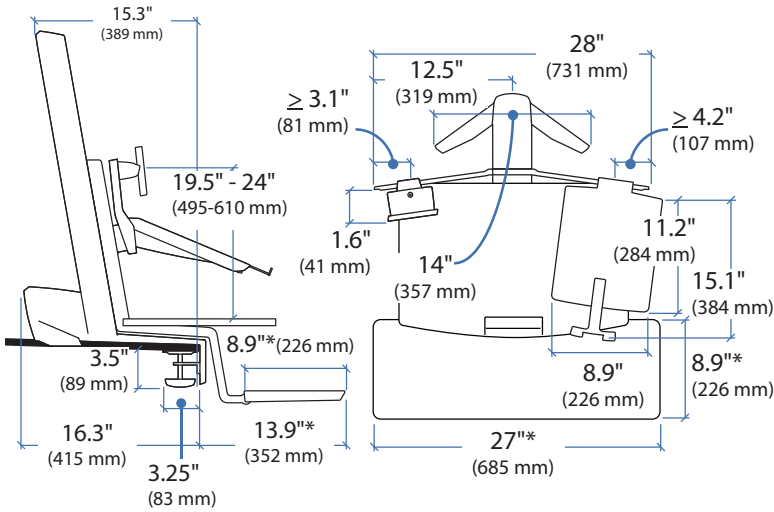

Ergotron®

WorkFit-S with Worksurface, LCD & Laptop

Dimensional & Range of Motion Illustrations