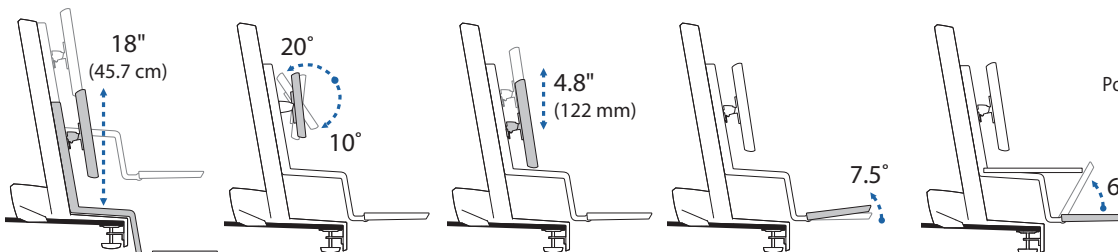

### Dimensional & Range of Motion Illustrations

Weight Capacity:

\*Keyboard Tray has 9 Mounting Locations - see page 5 for details.

Lowest Position

Highest Position

Worksurface:

Desk Thickness:

≤ 2.4" (60 mm)

360°

Portrait/Landscape rotation stop screw can be installed for 0° rotation.

0°

© 2014 Ergotron, Inc. rev. 06/25/2014 DIM-WorkFit-S-Worksurface Content is subject to change without notification

Americas Sales and Corporate Headquarters