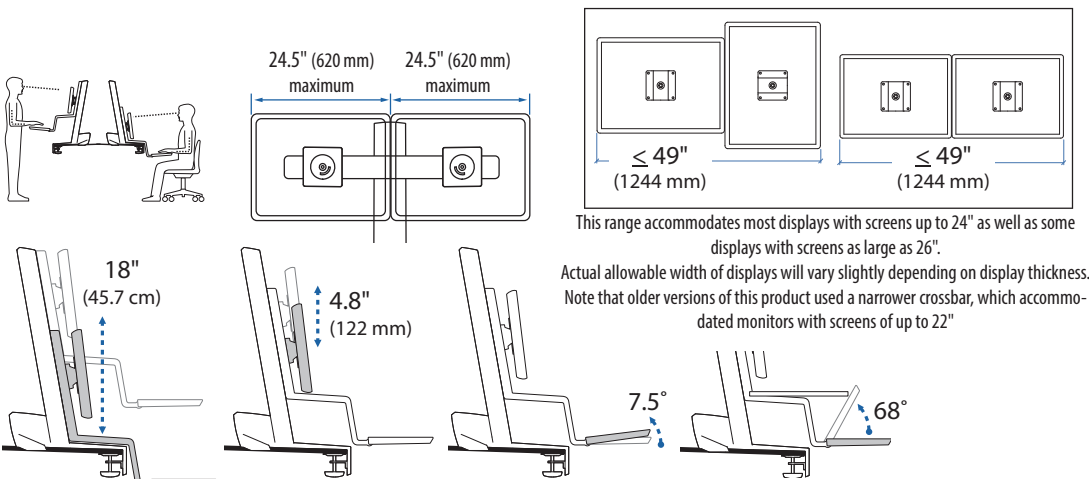

### Dimensional & Range of Motion Illustrations

\*Keyboard Tray has 9 Mounting Locations - see page 5 for details.

**Desk Thickness: ≤ 2.4" (60 mm)**

© 2014 Ergotron, Inc. rev. 06/25/2014 DIM-WorkFit-S-Worksurface Content is subject to change without notification