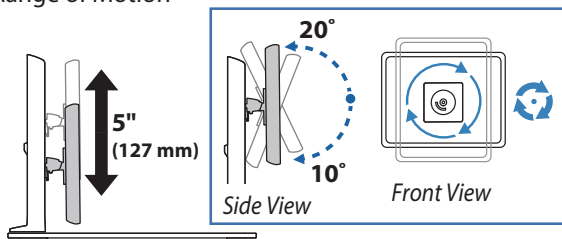

Ergotron®

Dimensional & Range of Motion Illustrations

WorkFit Single LD Monitor Kit

Dimensions

7.6"
(193mm)

Side View

Front View

Range of Motion