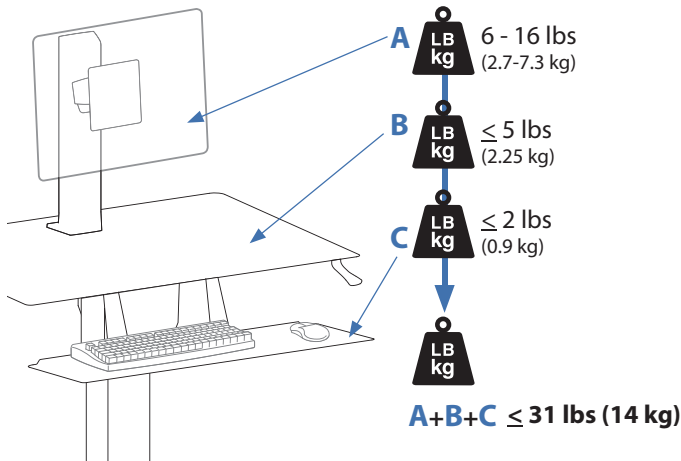

WorkFit-PD