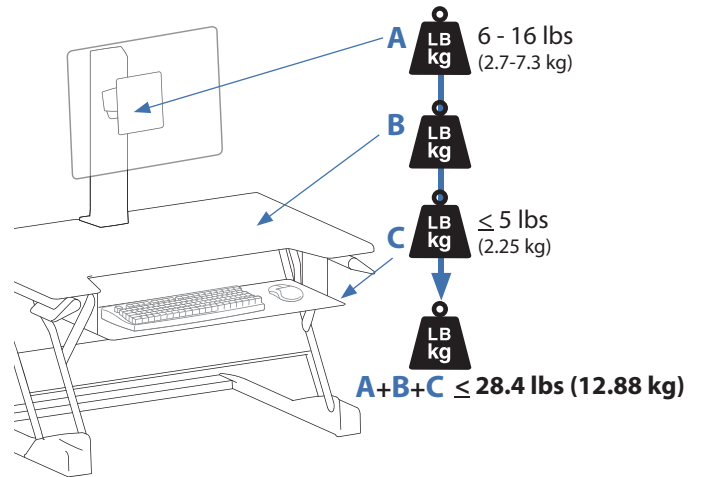

Ergotron®

Dimensional & Range of Motion Illustrations

WorkFit Single LD Monitor Kit

Dimensions

7.6"
(193mm)

Range of Motion

WorkFit-PD

WorkFit-T

© 2014 Ergotron, Inc. rev. 10/06/2014 DIM-WFRiserLD Content is subject to change without notification

Americas Sales and Corporate Headquarters

St. Paul, MN USA
(800) 888-8458
+1-651-681-7600
www.ergotron.com
sales@ergotron.com

EMEA Sales

Amersfoort, The Netherlands
+31 33 45 45 600
www.ergotron.com
info.eu@ergotron.com

APAC Sale

Tokyo, Japan
www.ergotron.com
apaccustomerservice@ergotron.com

Worldwide OEM Sales

www.ergotron.com
info.oem@ergotron.com