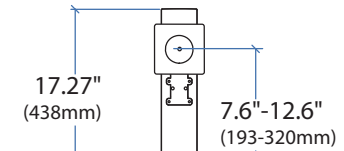

Ergotron®

Dimensional & Range of Motion Illustrations

WorkFit Single LD Monitor Kit

Dimensions

7.6"
(193mm)

Side View

Front View

Range of Motion