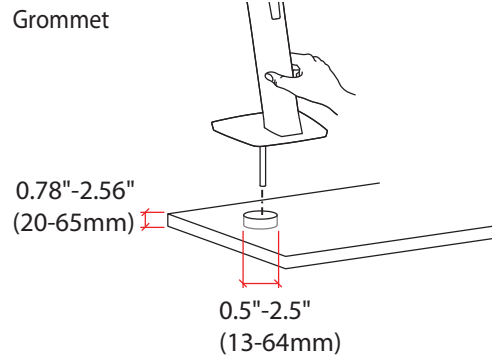

### WorkFit-A

Desk Dimensions:

© 2014 Ergotron, Inc. rev. 06/30/2014 DIM-WorkFit-A-dropdownKB Content is subject to change without notification

**Americas Sales and Corporate Headquarters**

St. Paul, MN USA  
(800) 888-8458  
+1-651-681-7600  
www.ergotron.com  
sales@ergotron.com