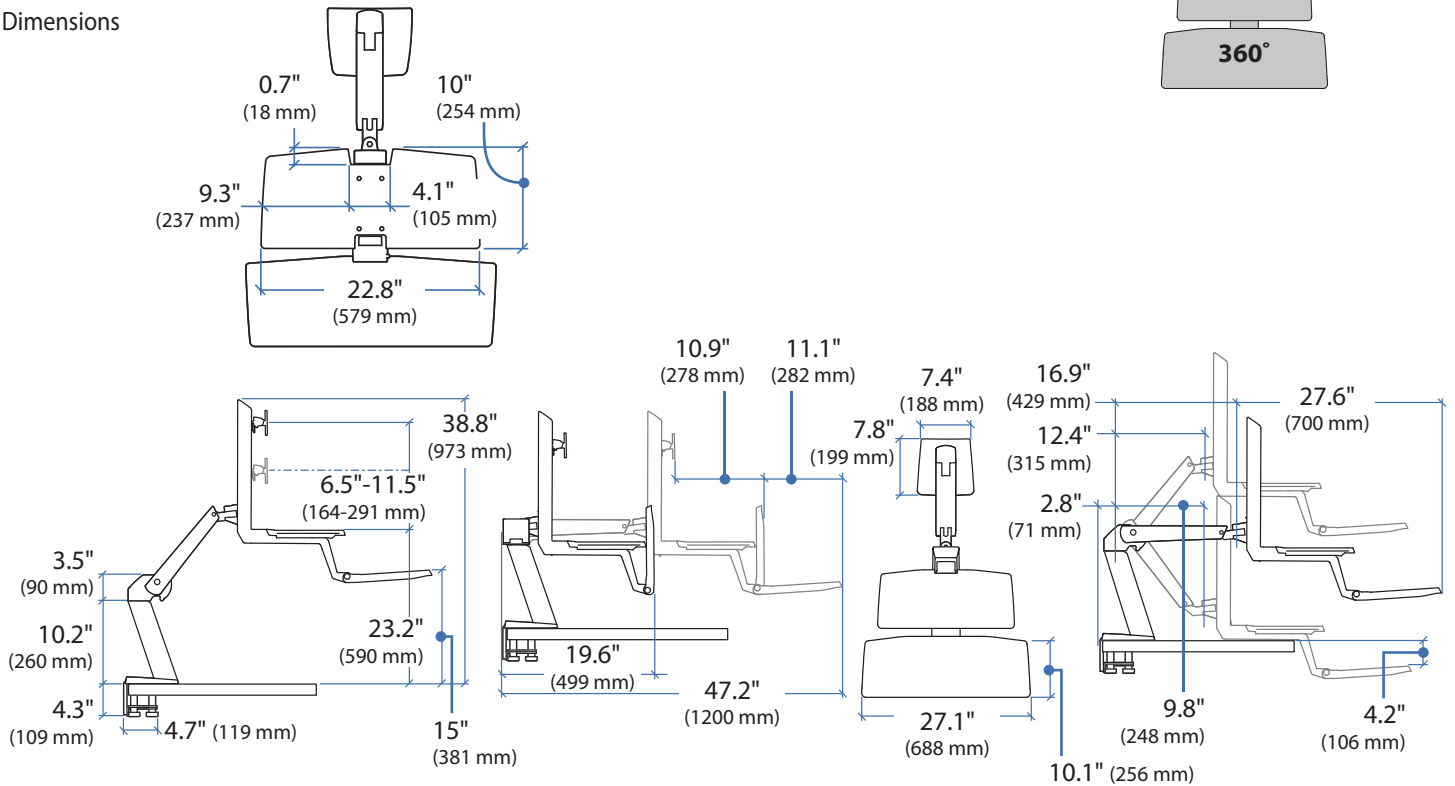

Dimensions