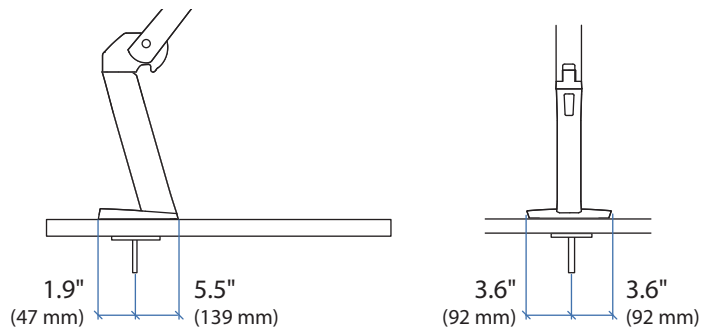

### WorkFit-A

Desk Dimensions:

© 2014 Ergotron, Inc. rev. 06/30/2014 DIM-WorkFit-A-dropdownKB Content is subject to change without notification

**Americas Sales and Corporate Headquarters**

St. Paul, MN USA  
(800) 888-8458  
+1-651-681-7600  
www.ergotron.com  
sales@ergotron.com