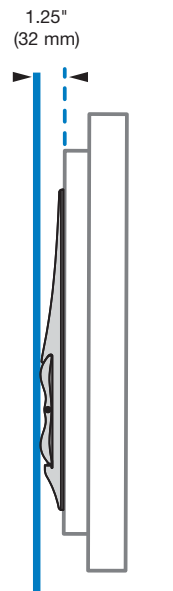

Low Profile Wall Mount (60-604-003)

Wall Clearance

© 2009 Ergotron, Inc. rev. 12/8/09 DIM-60 Content is subject to change without notification

Americas Sales and Corporate Headquarters

St. Paul, MN USA
(800) 888-8458
+1-651-681-7600
www.ergotron.com
sales@ergotron.com

Ergotron® WM

Dimensional Illustrations

Low Profile Wall Mount, XL (60-602-003)

Wall Clearance

© 2009 Ergotron, Inc. rev. 12/8/09 DIM-60 Content is subject to change without notification

**Americas Sales and
Corporate Headquarters**