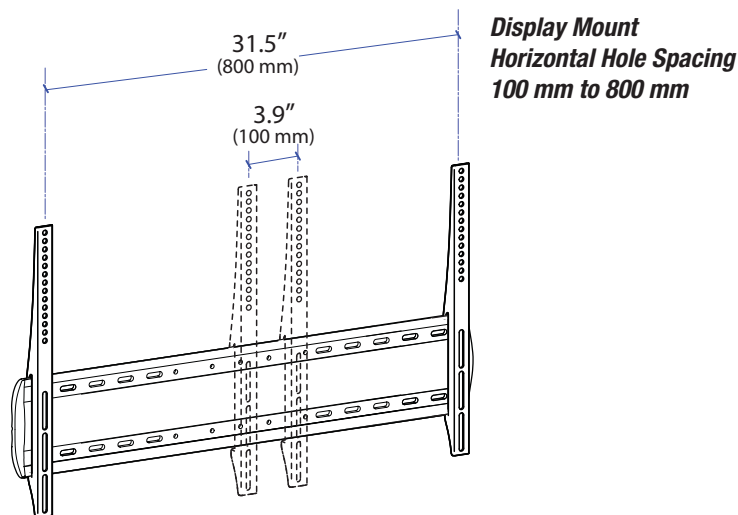

Ergotron® WM

Dimensional Illustrations

Low Profile Wall Mount, XL (60-602-003)

Wall Clearance

© 2009 Ergotron, Inc. rev. 12/8/09 DIM-60 Content is subject to change without notification

**Americas Sales and
Corporate Headquarters**