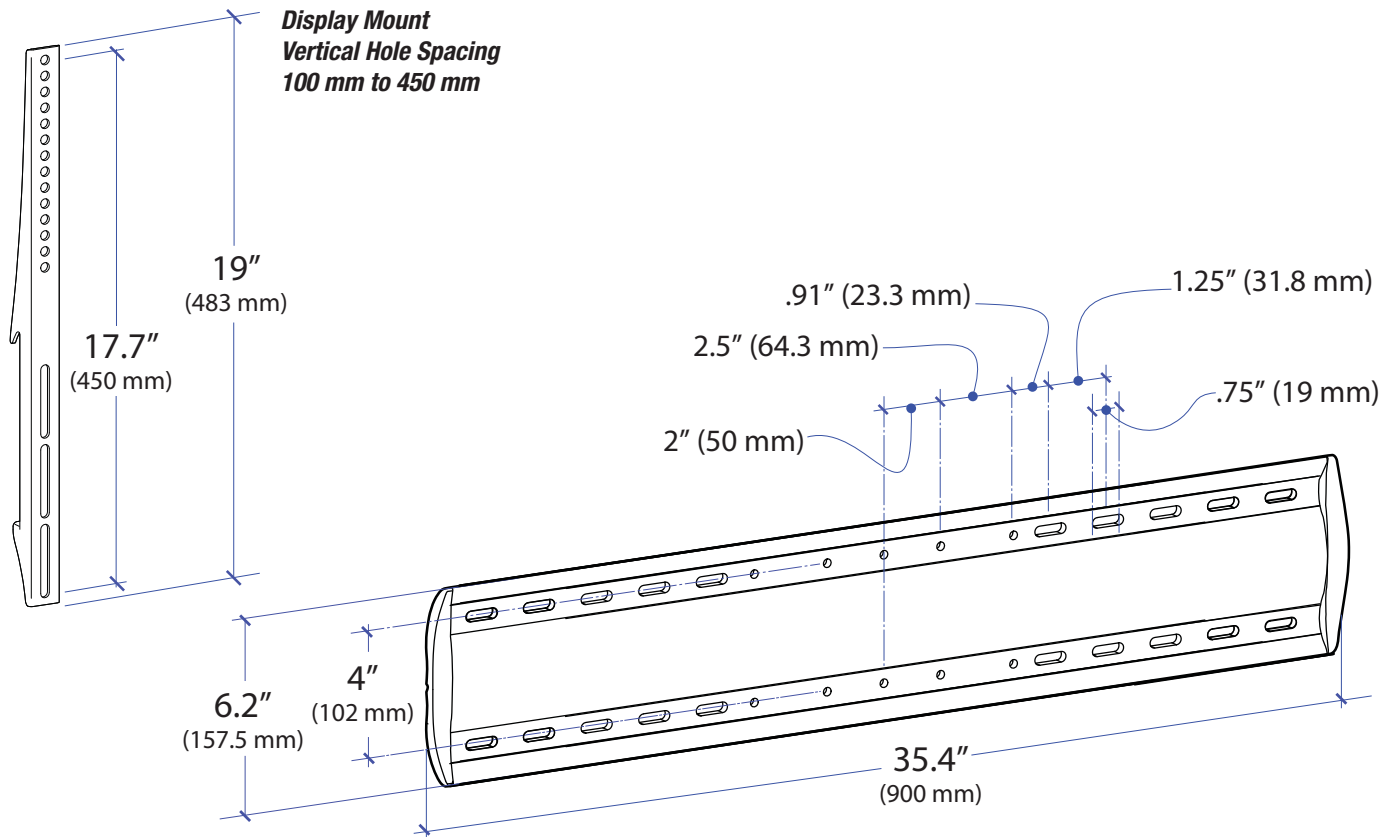

Ergotron® WM

Dimensional Illustrations

Low Profile Wall Mount, XL (60-602-003)

Wall Clearance

© 2009 Ergotron, Inc. rev. 12/8/09 DIM-60 Content is subject to change without notification

**Americas Sales and
Corporate Headquarters**