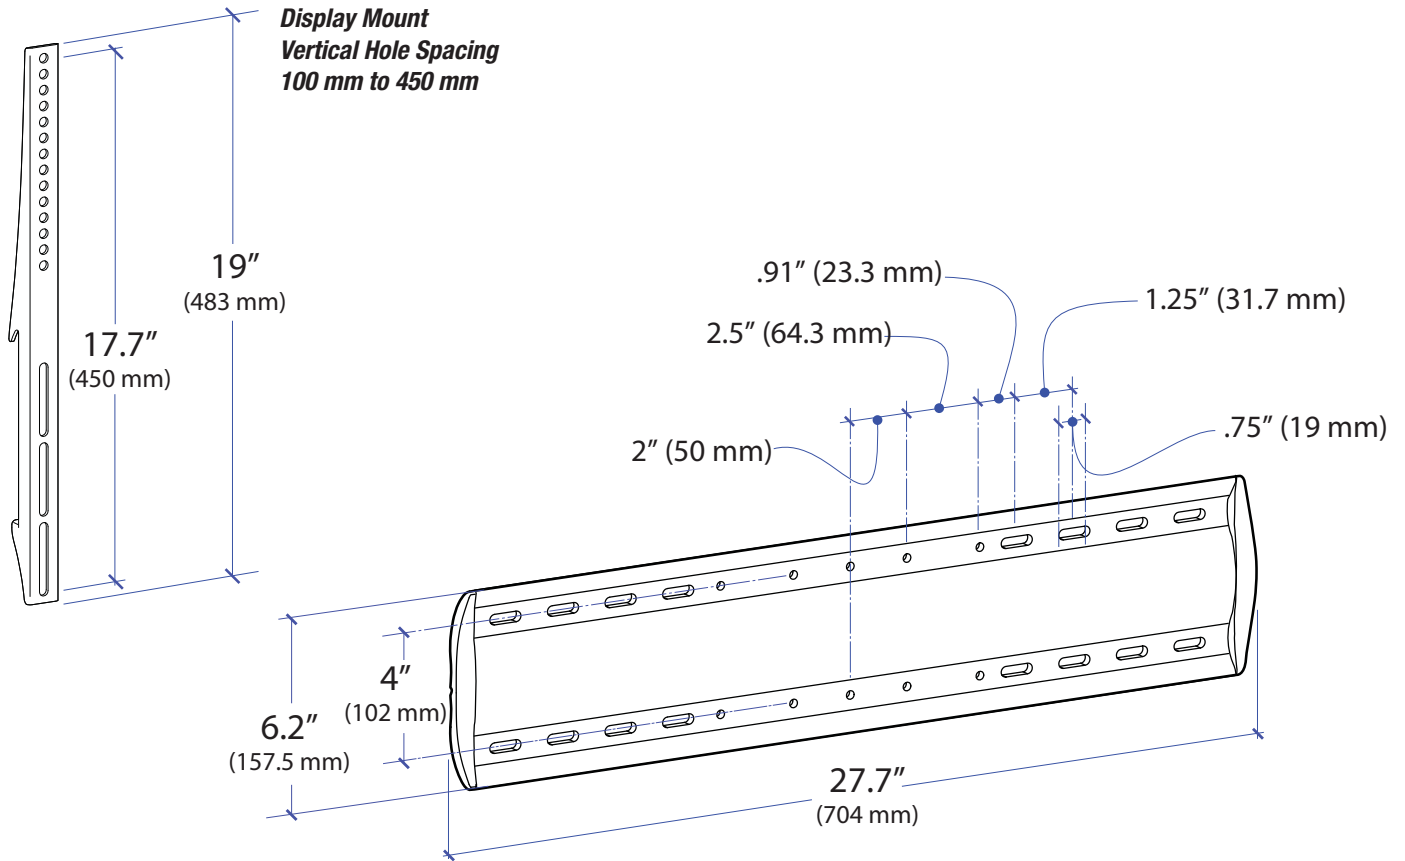

Low Profile Wall Mount (60-604-003)

Wall Clearance

© 2009 Ergotron, Inc. rev. 12/8/09 DIM-60 Content is subject to change without notification

Americas Sales and Corporate Headquarters

St. Paul, MN USA
(800) 888-8458
+1-651-681-7600
www.ergotron.com
sales@ergotron.com

Ergotron® WM

Dimensional Illustrations

Low Profile Wall Mount, XL (60-602-003)

Wall Clearance

© 2009 Ergotron, Inc. rev. 12/8/09 DIM-60 Content is subject to change without notification

**Americas Sales and
Corporate Headquarters**