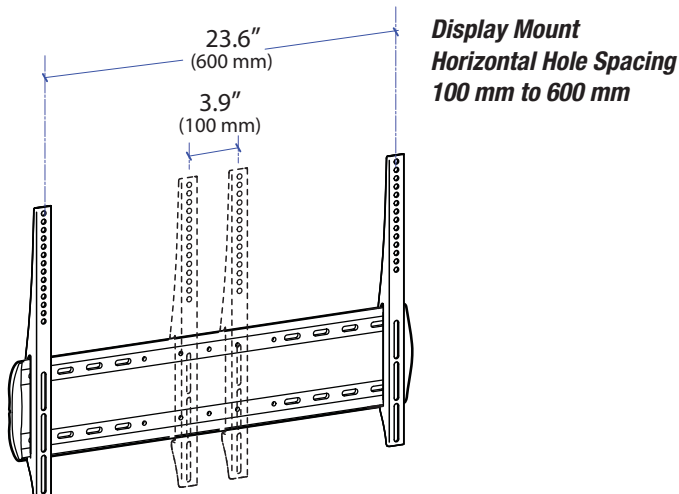

Low Profile Wall Mount (60-604-003)

Wall Clearance

© 2009 Ergotron, Inc. rev. 12/8/09 DIM-60 Content is subject to change without notification

Americas Sales and Corporate Headquarters

St. Paul, MN USA
(800) 888-8458
+1-651-681-7600
www.ergotron.com
sales@ergotron.com

Ergotron® WM

Dimensional Illustrations

Low Profile Wall Mount, XL (60-602-003)

Wall Clearance

© 2009 Ergotron, Inc. rev. 12/8/09 DIM-60 Content is subject to change without notification

**Americas Sales and
Corporate Headquarters**