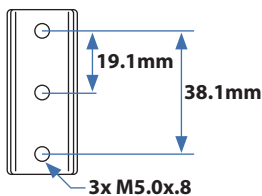

Utility Shelf

Top View

Maximum Weight Capacity: ≤10 lbs. (4.5 kg)

Front View

Side View

8"
(206 mm)

SV32 Bracket Dimensions

SV40/41/42 Bracket Dimensions