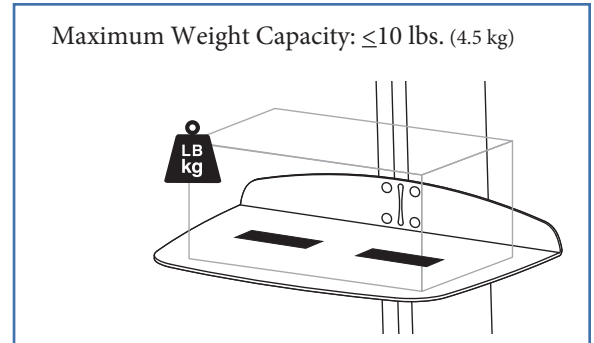

Utility Shelf

Top View

Maximum Weight Capacity: ≤10 lbs. (4.5 kg)

Front View

Side View

8"
(206 mm)

SV32 Bracket Dimensions

SV40/41/42 Bracket Dimensions