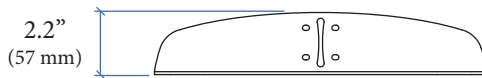

Utility Shelf

Top View

Maximum Weight Capacity: ≤10 lbs. (4.5 kg)

Front View

Side View

8"
(206 mm)

SV32 Bracket Dimensions

SV40/41/42 Bracket Dimensions