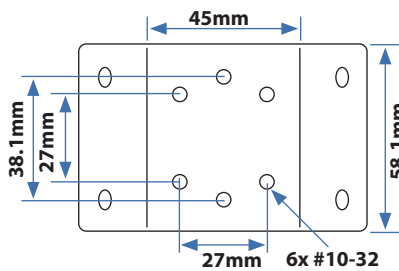

Utility Shelf

Top View

Maximum Weight Capacity: ≤10 lbs. (4.5 kg)

Front View

Side View

8"
(206 mm)

SV32 Bracket Dimensions

SV40/41/42 Bracket Dimensions