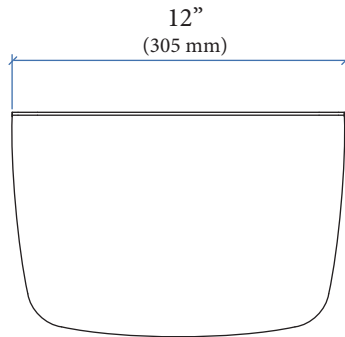

Utility Shelf

Top View

Maximum Weight Capacity: ≤10 lbs. (4.5 kg)

Front View

Side View

8"
(206 mm)

SV32 Bracket Dimensions

SV40/41/42 Bracket Dimensions