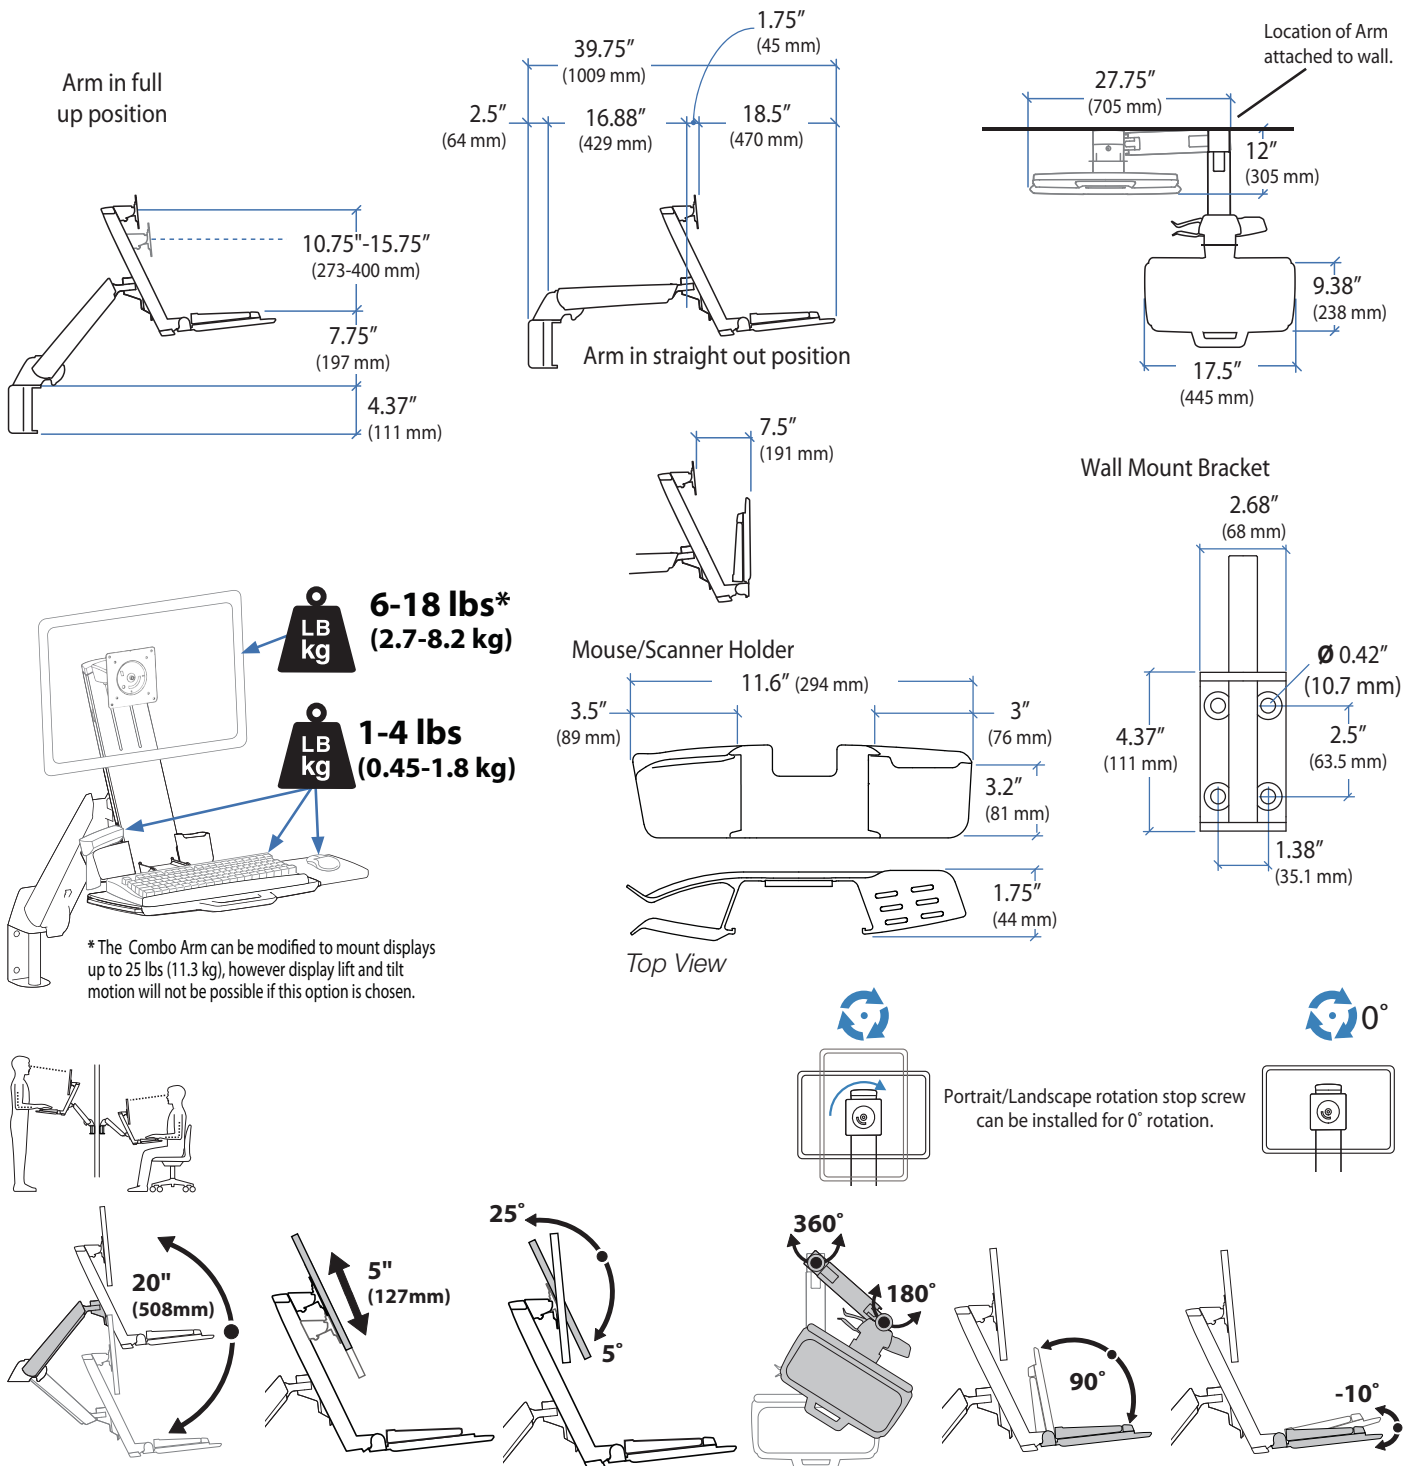

Ergotron® StyleView

StyleView® Sit Stand Combo Arm

Dimensional & Range of Motion Illustrations

© 2012 Ergotron, Inc. rev. 10/30/2012 DIM-Combo Content is subject to change without notification

Americas Sales and Corporate Headquarters