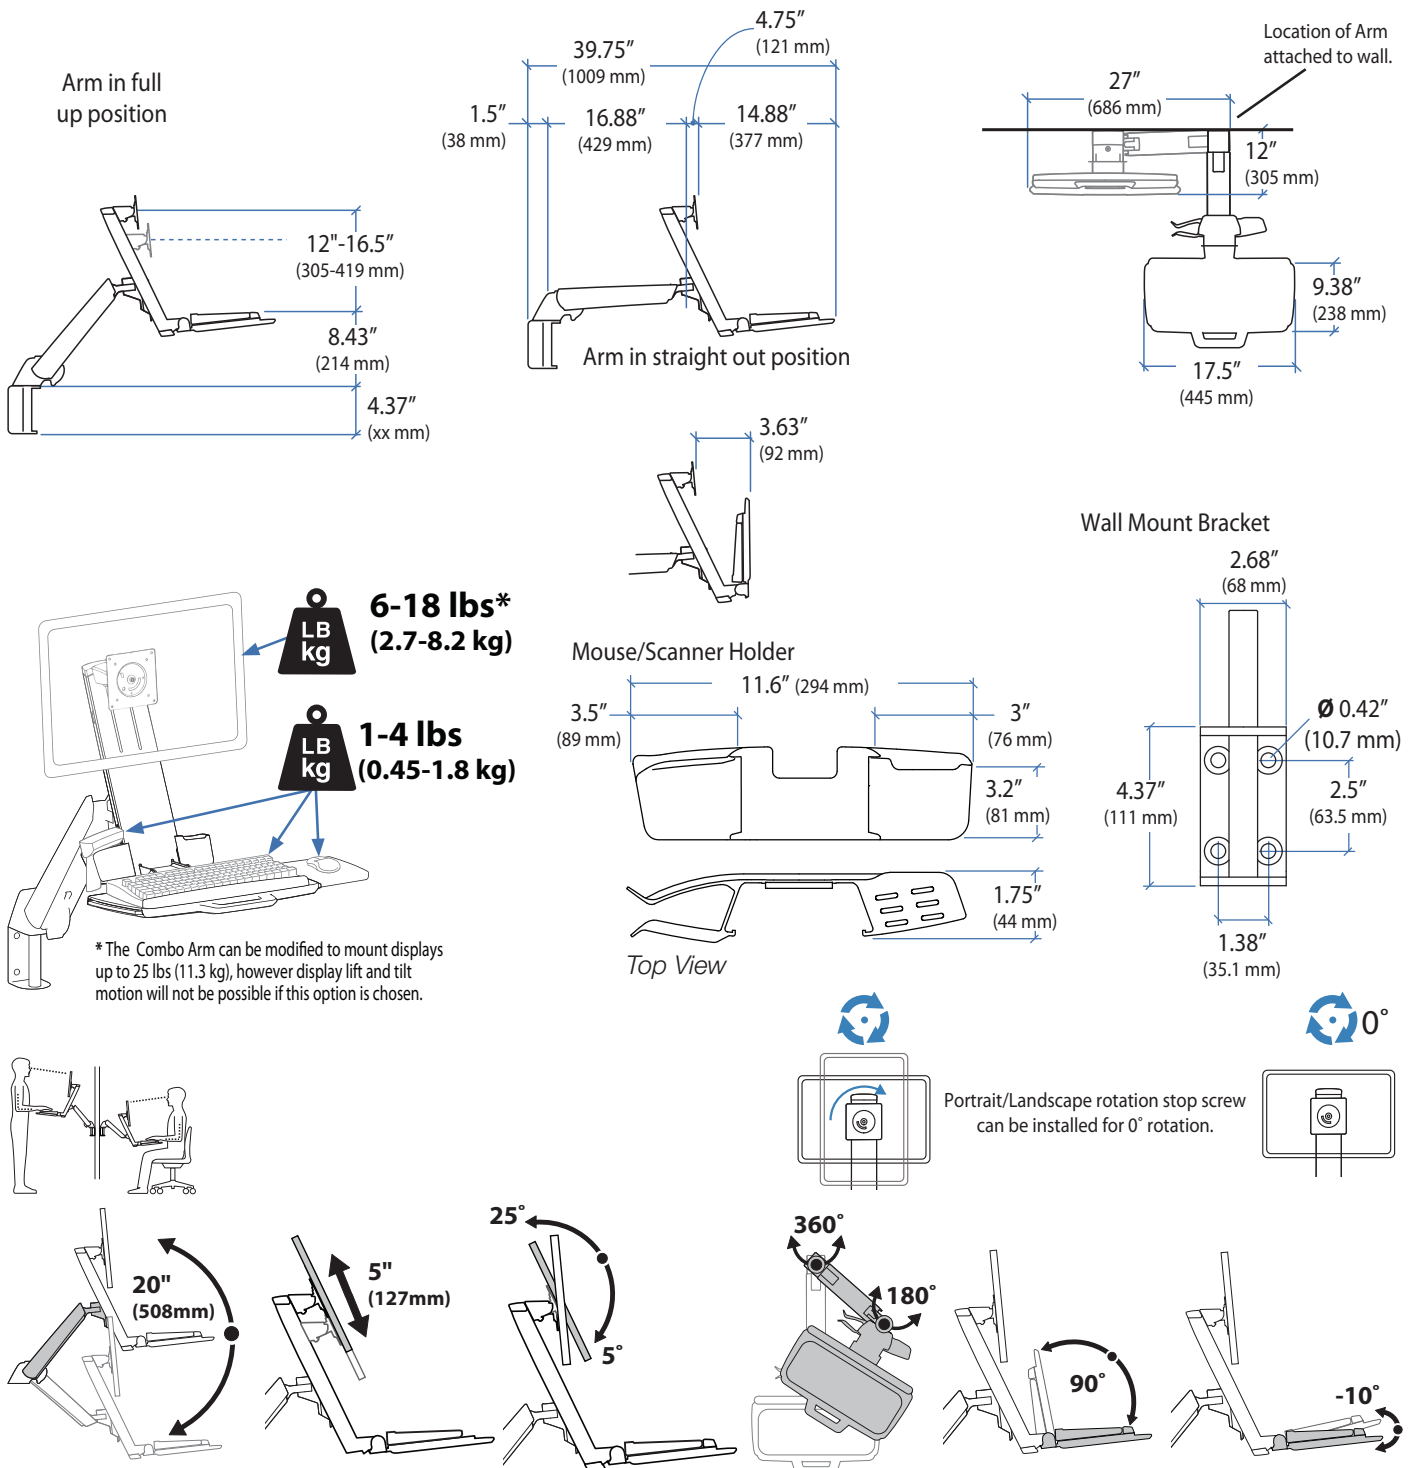

Ergotron® StyleView

StyleView® Sit Stand Combo System

Dimensional & Range of Motion Illustrations

© 2012 Ergotron, Inc. rev. 05/15/2012 DIM-ComboSystem Content is subject to change without notification

Americas Sales and Corporate Headquarters

Worldwide OEM Sales

www.ergotron.com
 info.oem@ergotron.com

Ergotron® StyleView

Dimensional & Range of Motion Illustrations

StyleView® Sit Stand Combo System

Small CPU Holder

Medium CPU Holder

Wall Track