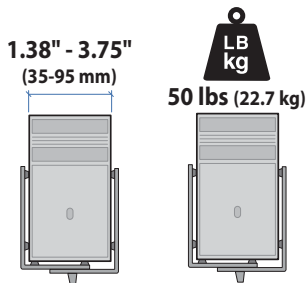

Worldwide OEM Sales

www.ergotron.com
 info.oem@ergotron.com

Ergotron® StyleView

Dimensional & Range of Motion Illustrations

StyleView® Sit Stand Combo System

Small CPU Holder

Medium CPU Holder

Wall Track