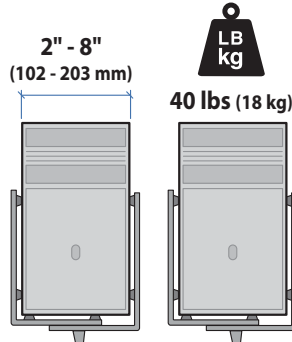

Worldwide OEM Sales

www.ergotron.com
 info.oem@ergotron.com

Ergotron® StyleView

Dimensional & Range of Motion Illustrations

StyleView® Sit Stand Combo System

Small CPU Holder

Medium CPU Holder

Wall Track