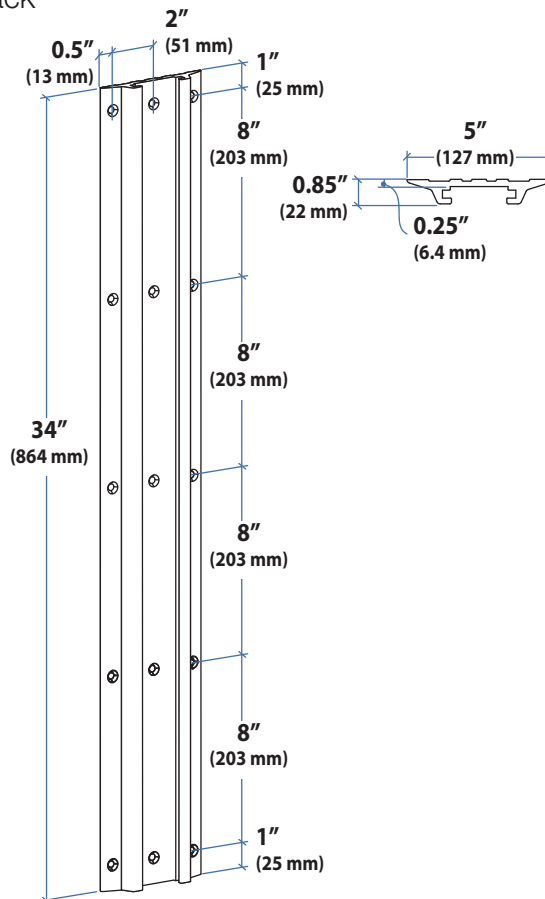

Worldwide OEM Sales

www.ergotron.com
 info.oem@ergotron.com

Ergotron® StyleView

Dimensional & Range of Motion Illustrations

StyleView® Sit Stand Combo System

Small CPU Holder

Medium CPU Holder

Wall Track