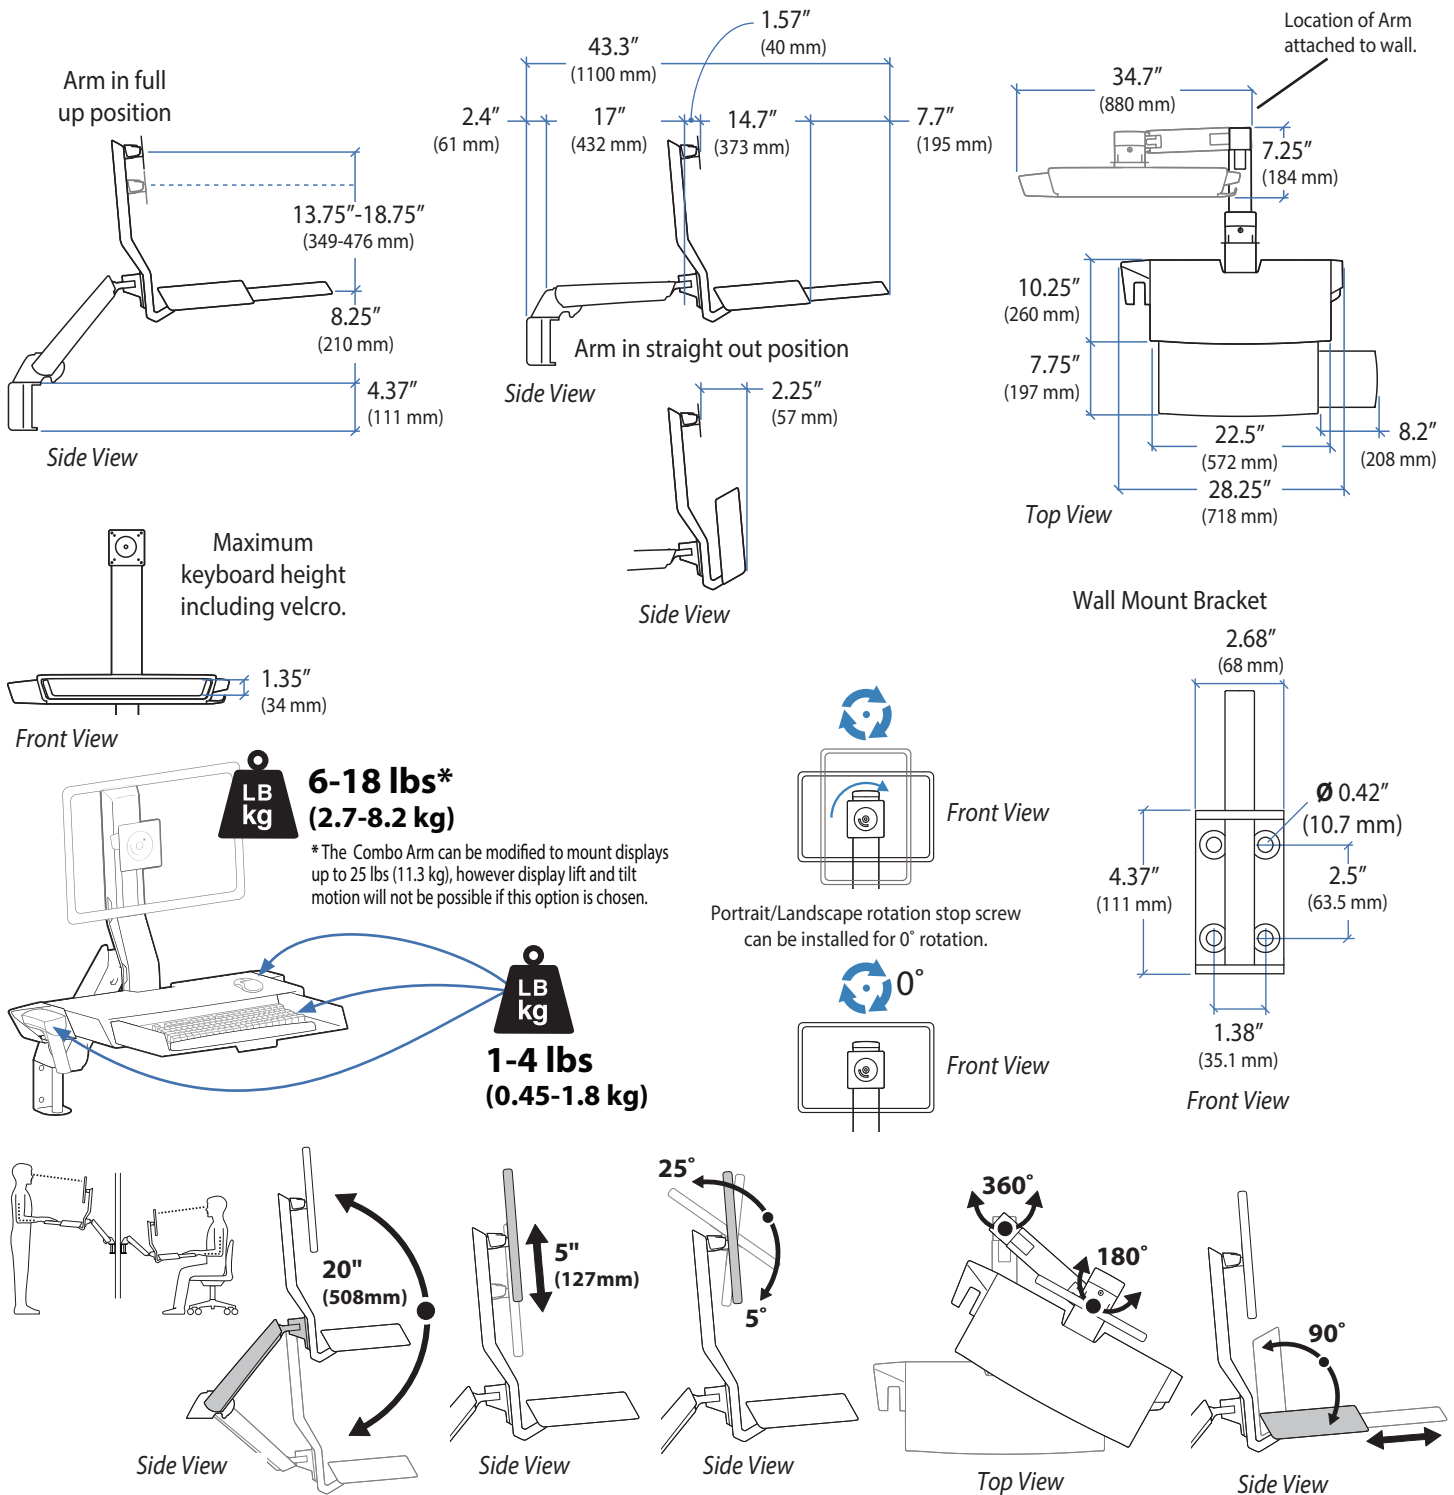

# Ergotron® StyleView

## Dimensional & Range of Motion Illustrations

### StyleView® Sit Stand Combo Arm with Worksurface

© 2014 Ergotron, Inc. rev. 01/09/2014 DIM-ComboWorksurface Content is subject to change without notification