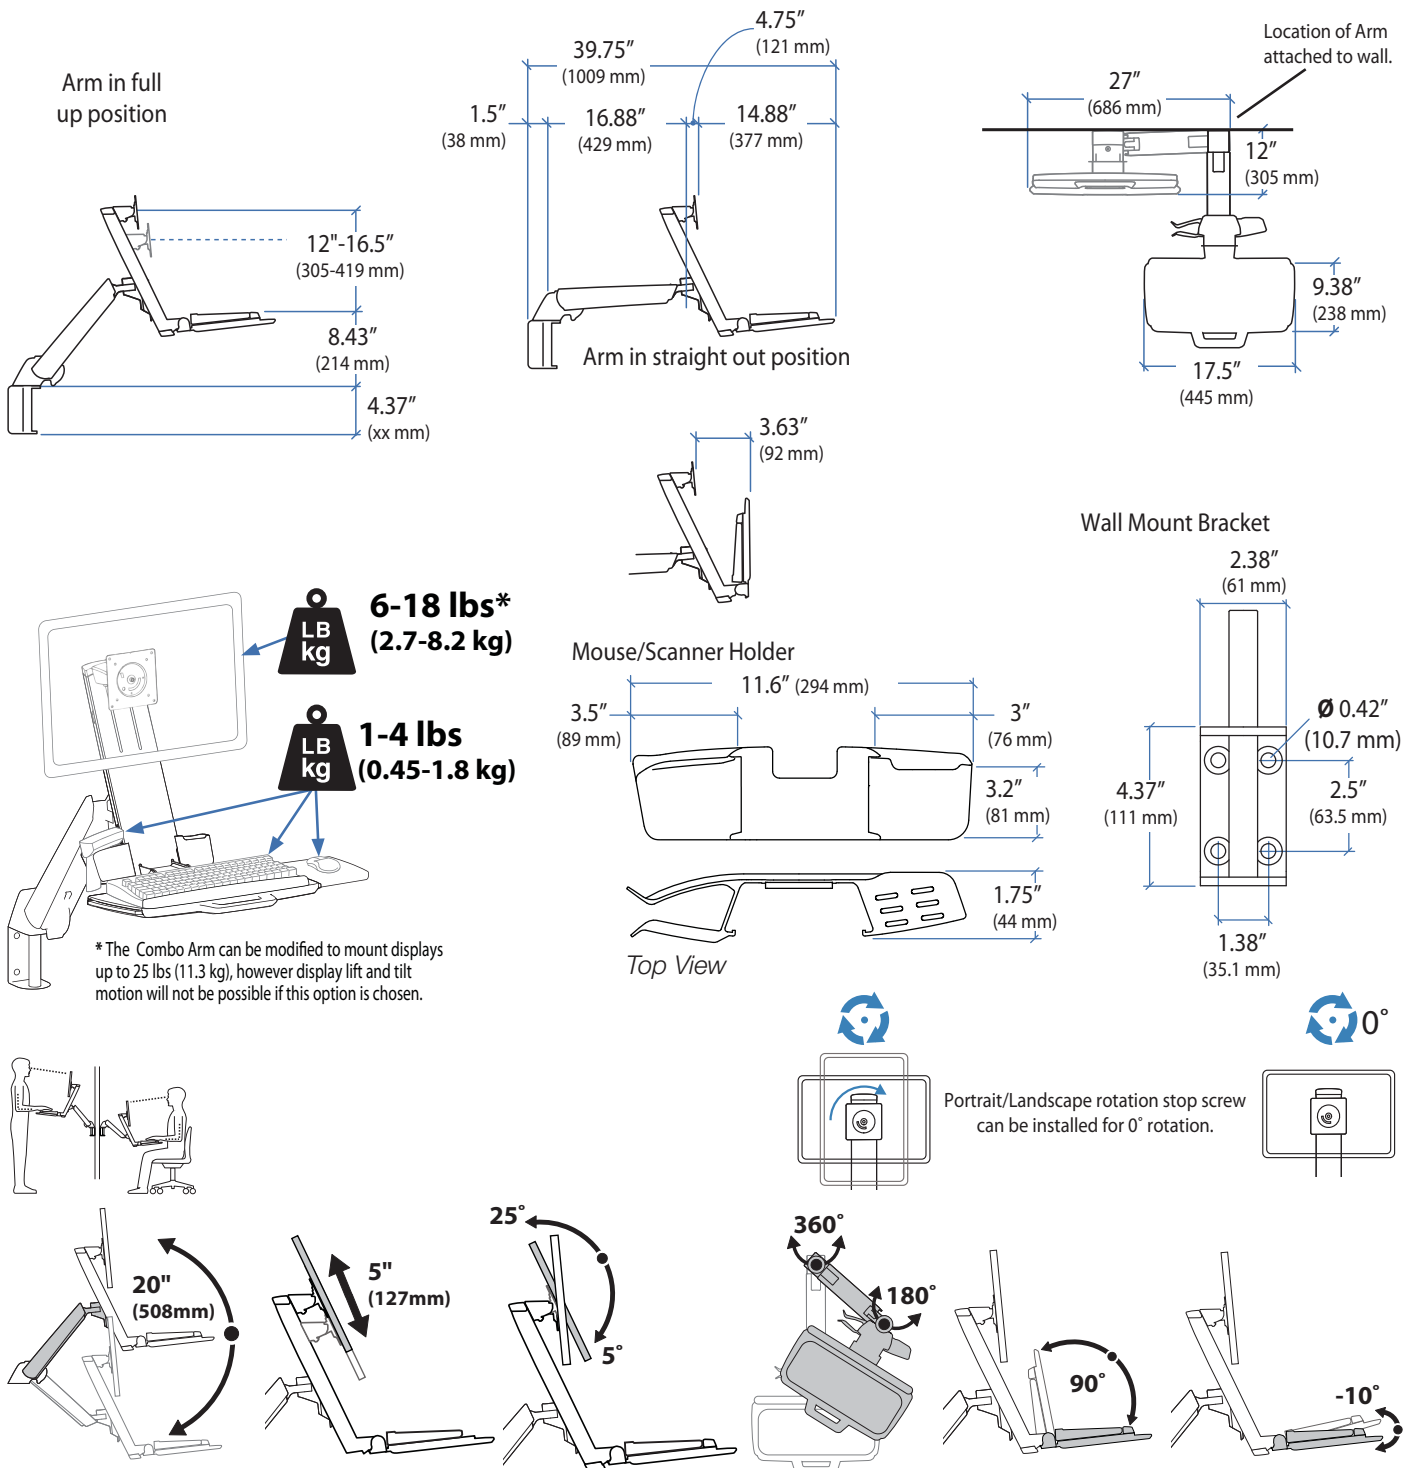

Ergotron® StyleView

StyleView® Sit Stand Combo System

Dimensional & Range of Motion Illustrations

© 2011 Ergotron, Inc. rev. 11/16/2011 DIM-ComboSystem Content is subject to change without notification

Americas Sales and Corporate Headquarters

Worldwide OEM Sales

www.ergotron.com
info.oem@ergotron.com

Ergotron® StyleView

Dimensional & Range of Motion Illustrations

StyleView® Sit Stand Combo System

Small CPU Holder

Medium CPU Holder

Wall Track