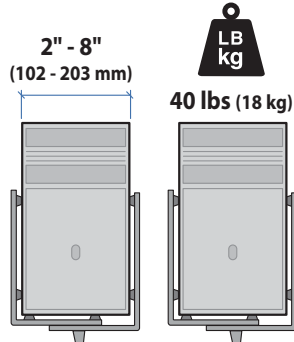

Worldwide OEM Sales

www.ergotron.com
info.oem@ergotron.com

Ergotron® StyleView

Dimensional & Range of Motion Illustrations

StyleView® Sit Stand Combo System

Small CPU Holder

Medium CPU Holder

Wall Track