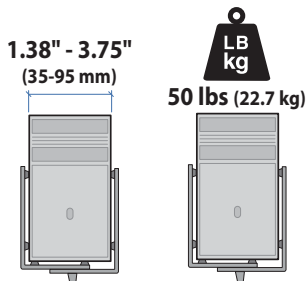

Worldwide OEM Sales

www.ergotron.com
info.oem@ergotron.com

Ergotron® StyleView

Dimensional & Range of Motion Illustrations

StyleView® Sit Stand Combo System

Small CPU Holder

Medium CPU Holder

Wall Track