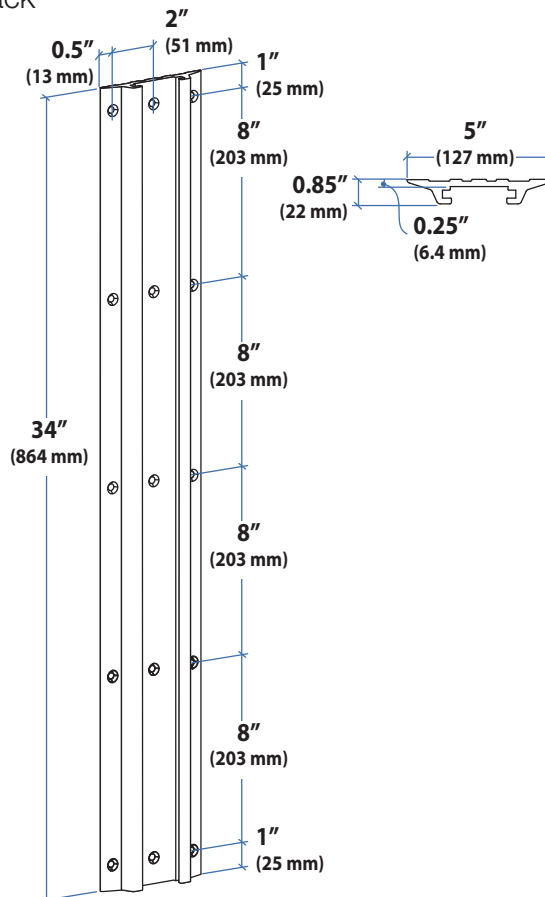

Worldwide OEM Sales

www.ergotron.com
info.oem@ergotron.com

Ergotron® StyleView

Dimensional & Range of Motion Illustrations

StyleView® Sit Stand Combo System

Small CPU Holder

Medium CPU Holder

Wall Track