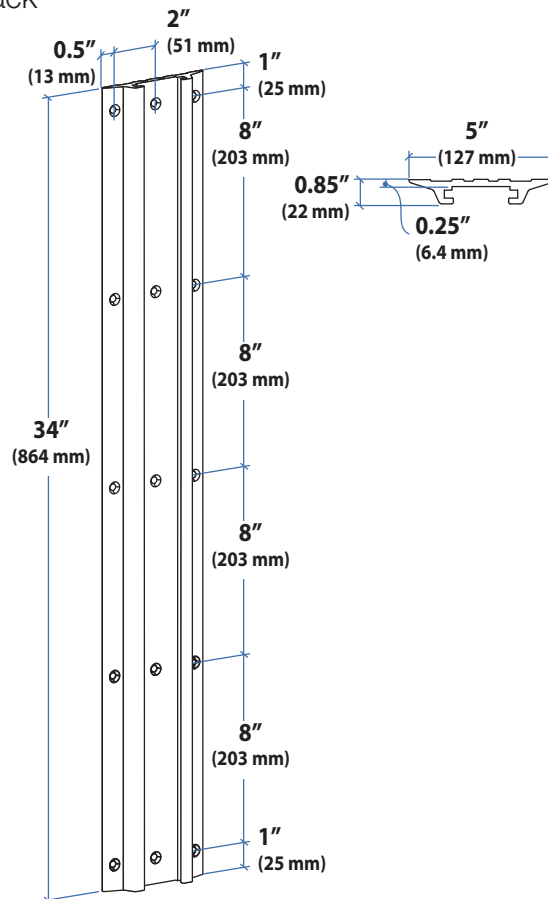

# Ergotron® StyleView

Dimensional & Range of Motion Illustrations

## StyleView® Sit Stand Combo System with Worksurface

Small CPU Holder

Medium CPU Holder

Wall Track

© 2011 Ergotron, Inc. rev. 11/16/2011 DIM-ComboWorksurfaceSystem Content is subject to change without notification