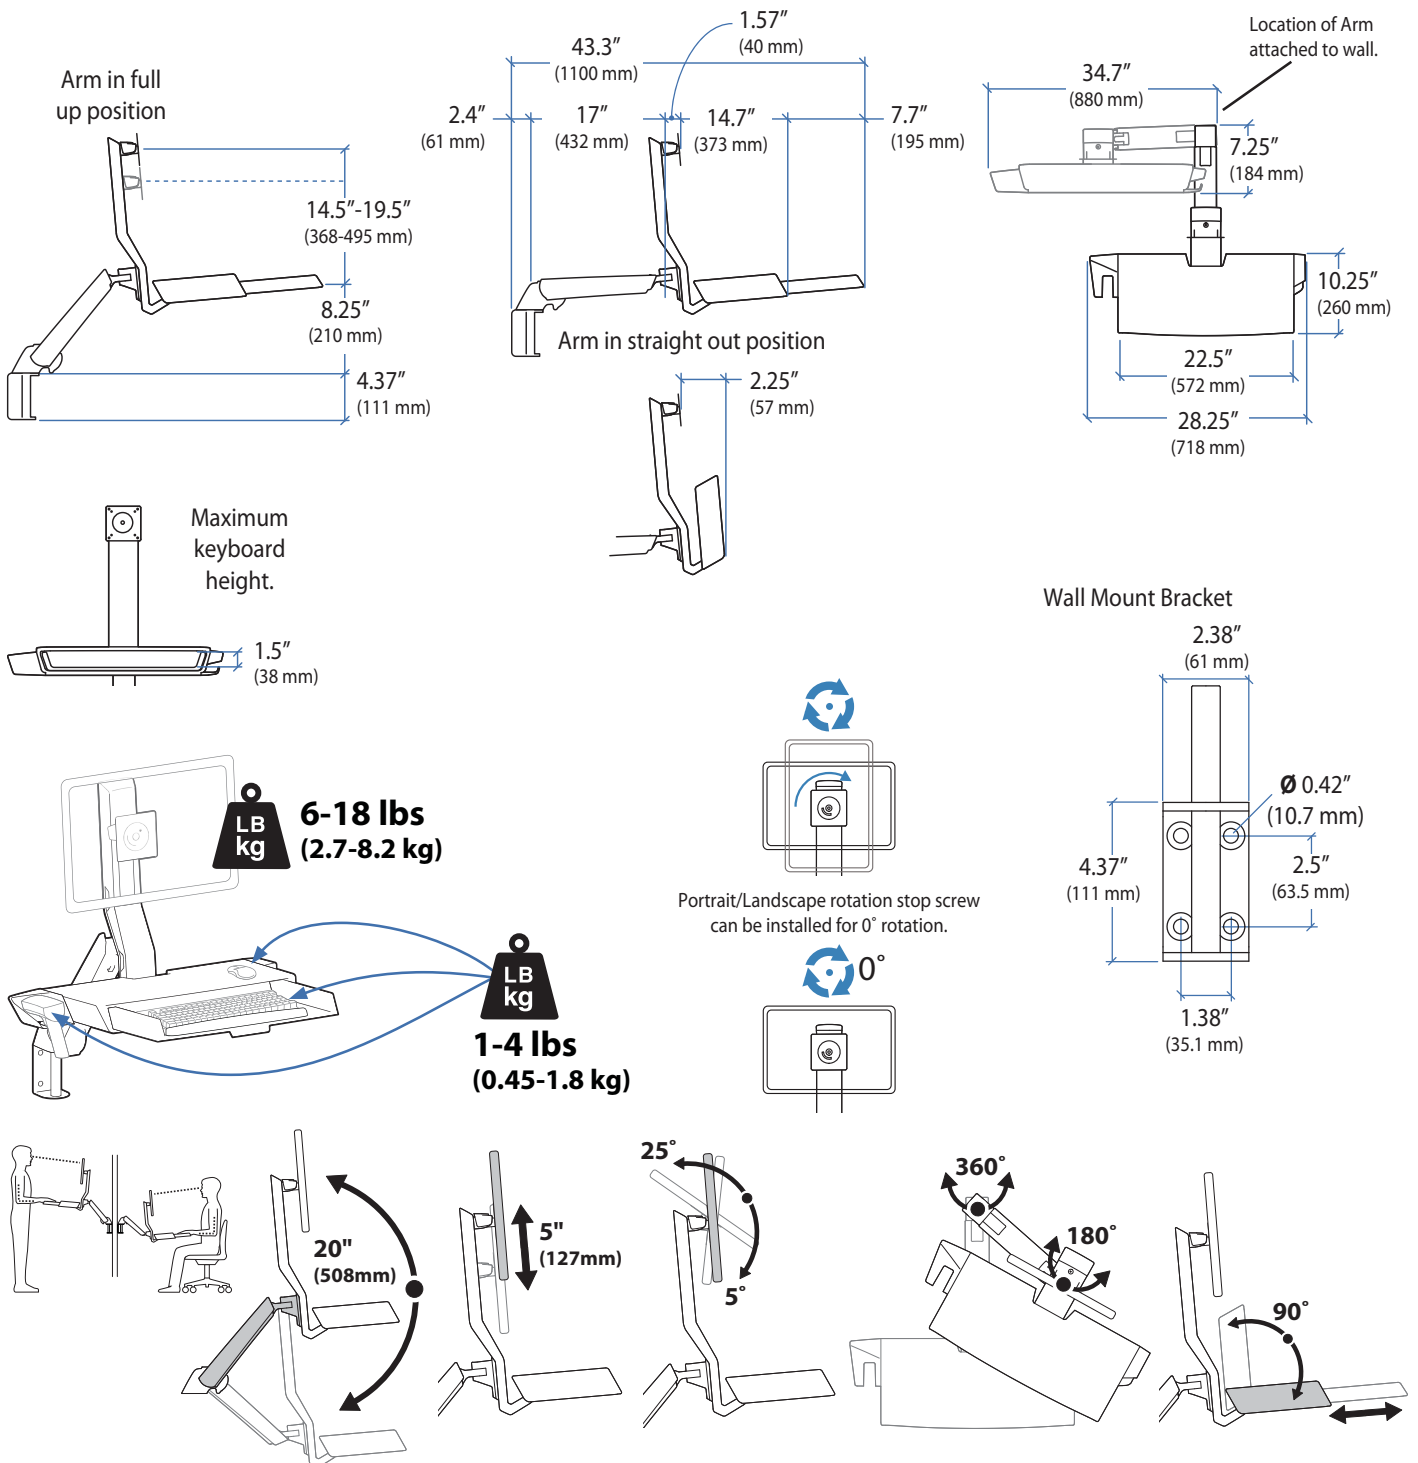

Ergotron® StyleView

StyleView® Sit Stand Combo System with Worksurface

Dimensional & Range of Motion Illustrations