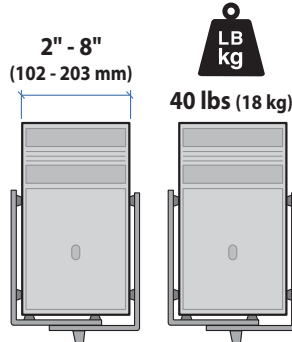

# Ergotron® StyleView

Dimensional & Range of Motion Illustrations

## StyleView® Sit Stand Combo System with Worksurface

Small CPU Holder

Medium CPU Holder

Wall Track

© 2011 Ergotron, Inc. rev. 11/16/2011 DIM-ComboWorksurfaceSystem Content is subject to change without notification