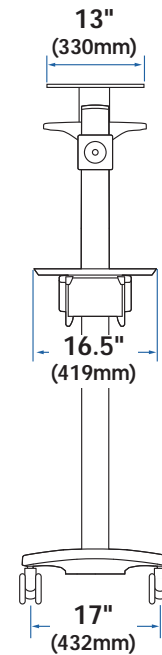

WideView WorkSpace

© 2009 Ergotron, Inc. rev. 03/19/09 DIM-NFWV Content is subject to change without notification

Americas Sales and Corporate Headquarters	EMEA Sales	APAC Sales	Worldwide OEM Sales
St. Paul, MN USA (800) 888-8458 +1-651-681-7600 www.ergotron.com sales@ergotron.com	Amersfoort, The Netherlands +31 33 45 45 600 www.ergotron.com info.eu@ergotron.com	Tokyo, Japan www.ergotron.com info.apac@ergotron.com	www.ergotron.com info.oem@ergotron.com