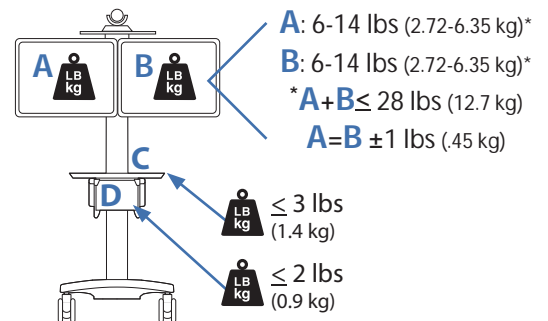

#### Range of Motion

#### Maximum Weight Capacity

**A+B+C= 14 - 53 lbs (6.35 - 24 kg)**

#### Maximum Weight Capacity

**A+B+C+D= 11 - 50 lbs (5 - 22.6 kg)**

© 2009 Ergotron, Inc. rev. 03/19/09 DIM-NFWV Content is subject to change without notification