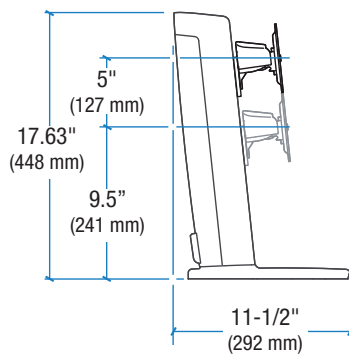

## Neo-Flex Widescreen Lift Stand: 33-329-085

Dimensional &  
Range of Motion  
Illustrations

Front View

Side View

Top View

Front View

Side View

Top View

Front View

**Notes:**

- Maximum Weight 36 lbs (16.3 kg).
- For 90° rotation at 0° tilt bezel size must not exceed 27" (685 mm)

© 2011 Ergotron, Inc. rev. 01/31/2011 DIM-074-C Content is subject to change without notification