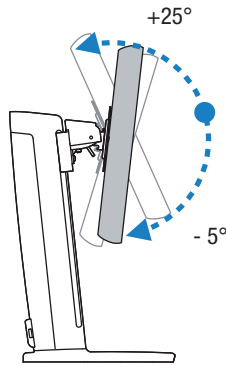

## Neo-Flex Widescreen Lift Stand: 33-329-085

Dimensional &  
Range of Motion  
Illustrations

Front View

Side View

Top View

Front View

Side View

Top View

Front View

**Notes:**

- Maximum Weight 36 lbs (16.3 kg).
- For 90° rotation at 0° tilt bezel size must not exceed 27" (685 mm)

© 2011 Ergotron, Inc. rev. 01/31/2011 DIM-074-C Content is subject to change without notification