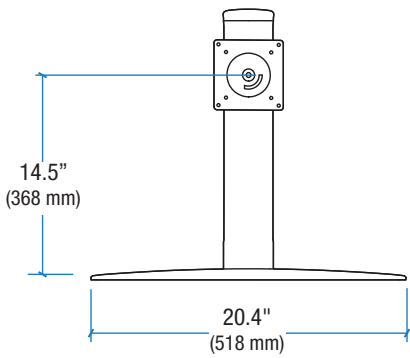

## Neo-Flex Widescreen Lift Stand: 33-329-085

Dimensional &  
Range of Motion  
Illustrations

Front View

Side View

Top View

Front View

Side View

Top View

Front View

**Notes:**

- Maximum Weight 36 lbs (16.3 kg).
- For 90° rotation at 0° tilt bezel size must not exceed 27" (685 mm)

© 2011 Ergotron, Inc. rev. 01/31/2011 DIM-074-C Content is subject to change without notification