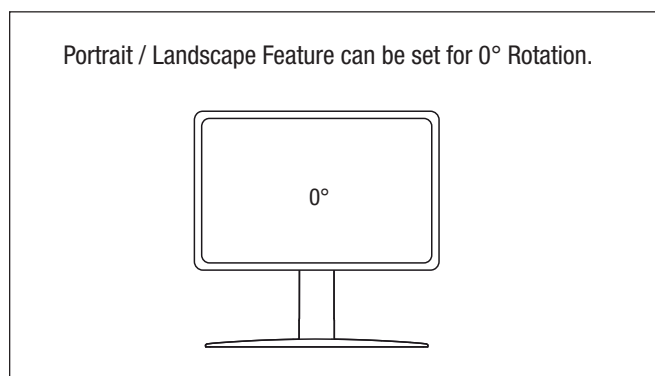

## Neo-Flex Widescreen Lift Stand: 33-329-085

Dimensional &  
Range of Motion  
Illustrations

Front View

Side View

Top View

Front View

Side View

Top View

Front View

**Notes:**

- Maximum Weight 36 lbs (16.3 kg).
- For 90° rotation at 0° tilt bezel size must not exceed 27" (685 mm)

© 2011 Ergotron, Inc. rev. 01/31/2011 DIM-074-C Content is subject to change without notification