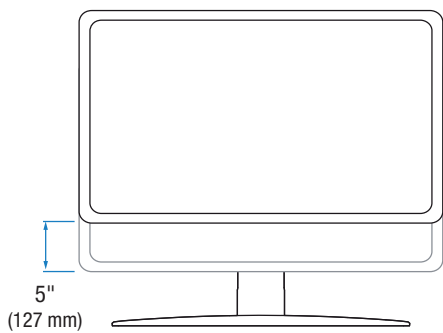

## Neo-Flex Widescreen Lift Stand: 33-329-085

Dimensional &  
Range of Motion  
Illustrations

Front View

Side View

Top View

Front View

Side View

Top View

Front View

**Notes:**

- Maximum Weight 36 lbs (16.3 kg).
- For 90° rotation at 0° tilt bezel size must not exceed 27" (685 mm)

© 2011 Ergotron, Inc. rev. 01/31/2011 DIM-074-C Content is subject to change without notification