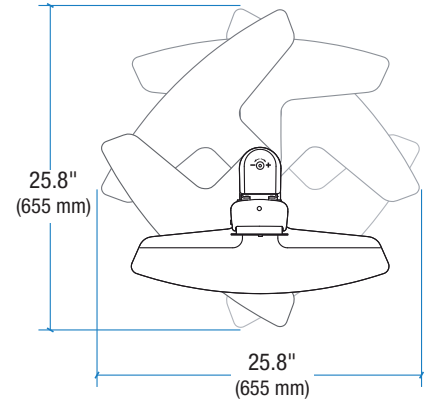

## Neo-Flex Widescreen Lift Stand: 33-329-085

Dimensional &  
Range of Motion  
Illustrations

Front View

Side View

Top View

Front View

Side View

Top View

Front View

**Notes:**

- Maximum Weight 36 lbs (16.3 kg).
- For 90° rotation at 0° tilt bezel size must not exceed 27" (685 mm)

© 2011 Ergotron, Inc. rev. 01/31/2011 DIM-074-C Content is subject to change without notification