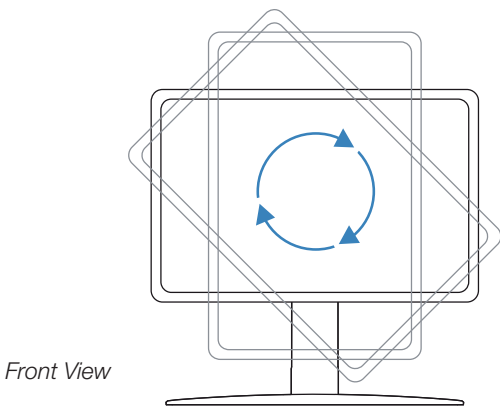

## Neo-Flex Widescreen Lift Stand: 33-329-085

Dimensional &  
Range of Motion  
Illustrations

Front View

Side View

Top View

Front View

Side View

Top View

Front View

**Notes:**

- Maximum Weight 36 lbs (16.3 kg).
- For 90° rotation at 0° tilt bezel size must not exceed 27" (685 mm)

© 2011 Ergotron, Inc. rev. 01/31/2011 DIM-074-C Content is subject to change without notification