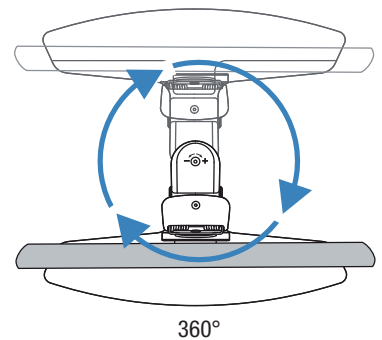

## Neo-Flex Widescreen Lift Stand: 33-329-085

Dimensional &  
Range of Motion  
Illustrations

Front View

Side View

Top View

Front View

Side View

Top View

Front View

**Notes:**

- Maximum Weight 36 lbs (16.3 kg).
- For 90° rotation at 0° tilt bezel size must not exceed 27" (685 mm)

© 2011 Ergotron, Inc. rev. 01/31/2011 DIM-074-C Content is subject to change without notification