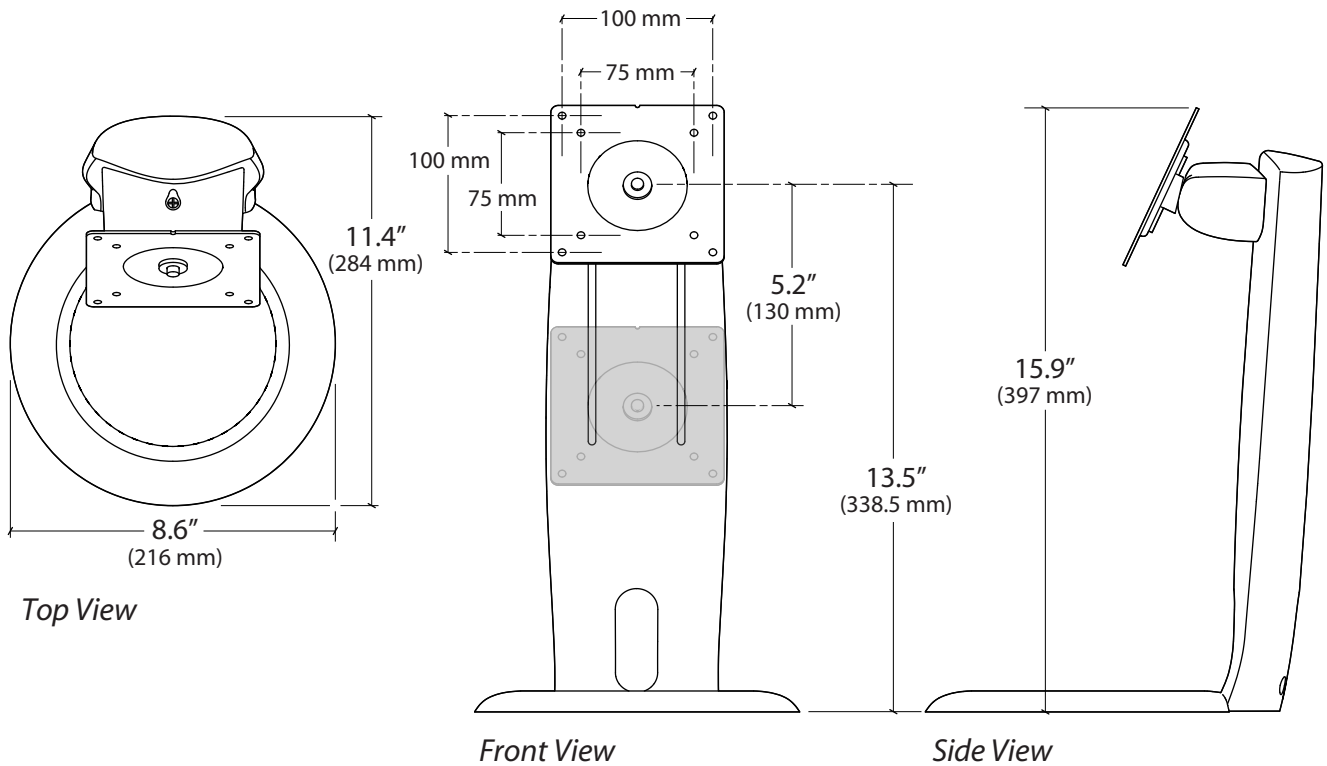

LCD Stand

Range of Motion