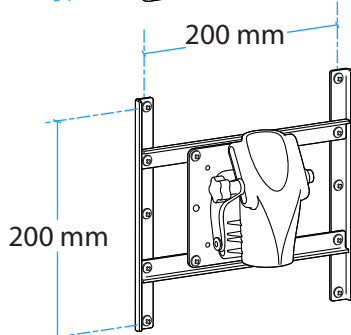

HD Wall Mount

Mounting Plate Hole Pattern

Wall Mounting Hole pattern

Range of Motion

up to 40°
(varies by display width)

up to 180°
(varies by display width)

pivots 180°

tilts +15°/-5°

display rotates 360°