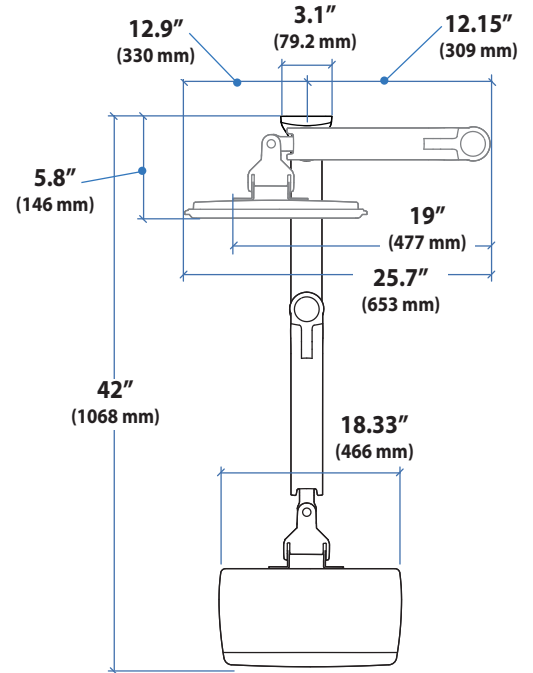

Ergotron® LX

Sit-Stand Wall Mount Keyboard Arm

Dimensional & Range of Motion Illustrations

Dimensions

Wall Mount Bracket

Weight Capacity

Range of Motion

© 2012 Ergotron, Inc. rev. 03/07/2012 DIM-LXSSkybd Content is subject to change without notification