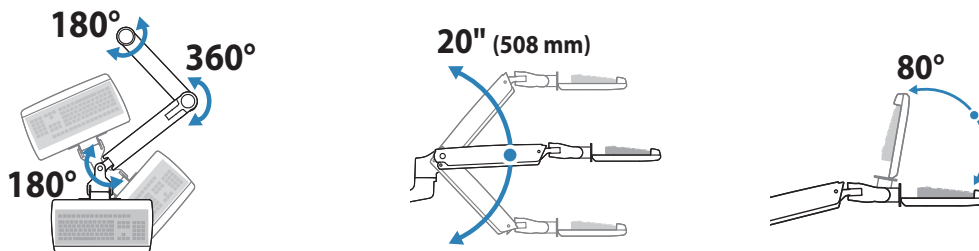

Ergotron® LX

Sit-Stand Wall Mount Keyboard Arm

Dimensional & Range of Motion Illustrations

Dimensions

Wall Mount Bracket

Weight Capacity

Range of Motion

© 2012 Ergotron, Inc. rev. 03/07/2012 DIM-LXSSkybd Content is subject to change without notification