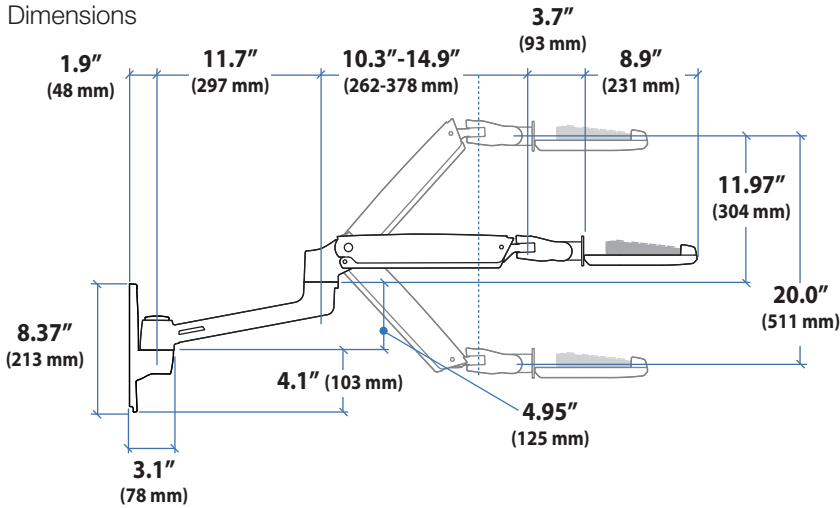

Ergotron® LX

Sit-Stand Wall Mount Keyboard Arm

Dimensional & Range of Motion Illustrations

Dimensions

Wall Mount Bracket

Weight Capacity

Range of Motion

© 2012 Ergotron, Inc. rev. 03/07/2012 DIM-LXSSkybd Content is subject to change without notification