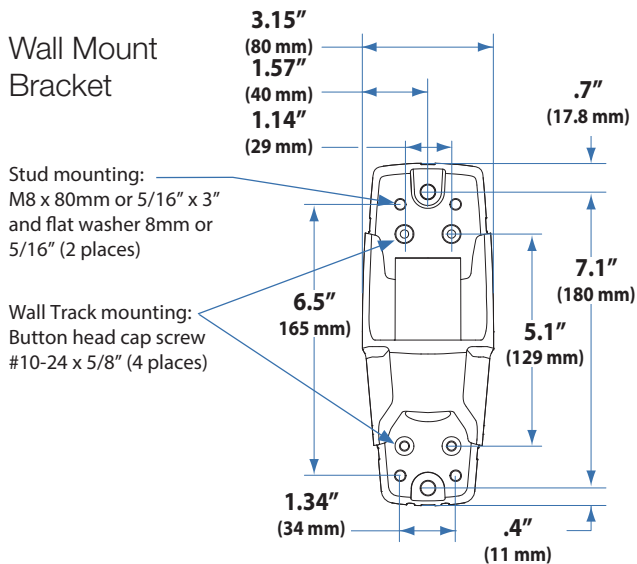

Ergotron® LX

Sit-Stand Wall Mount Keyboard Arm

Dimensional & Range of Motion Illustrations

Dimensions

Wall Mount Bracket

Weight Capacity

Range of Motion

© 2012 Ergotron, Inc. rev. 03/07/2012 DIM-LXSSkybd Content is subject to change without notification