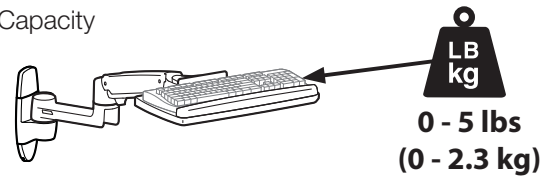

Ergotron® LX

Sit-Stand Wall Mount Keyboard Arm

Dimensional & Range of Motion Illustrations

Dimensions

Wall Mount Bracket

Weight Capacity

Range of Motion

© 2012 Ergotron, Inc. rev. 03/07/2012 DIM-LXSSkybd Content is subject to change without notification