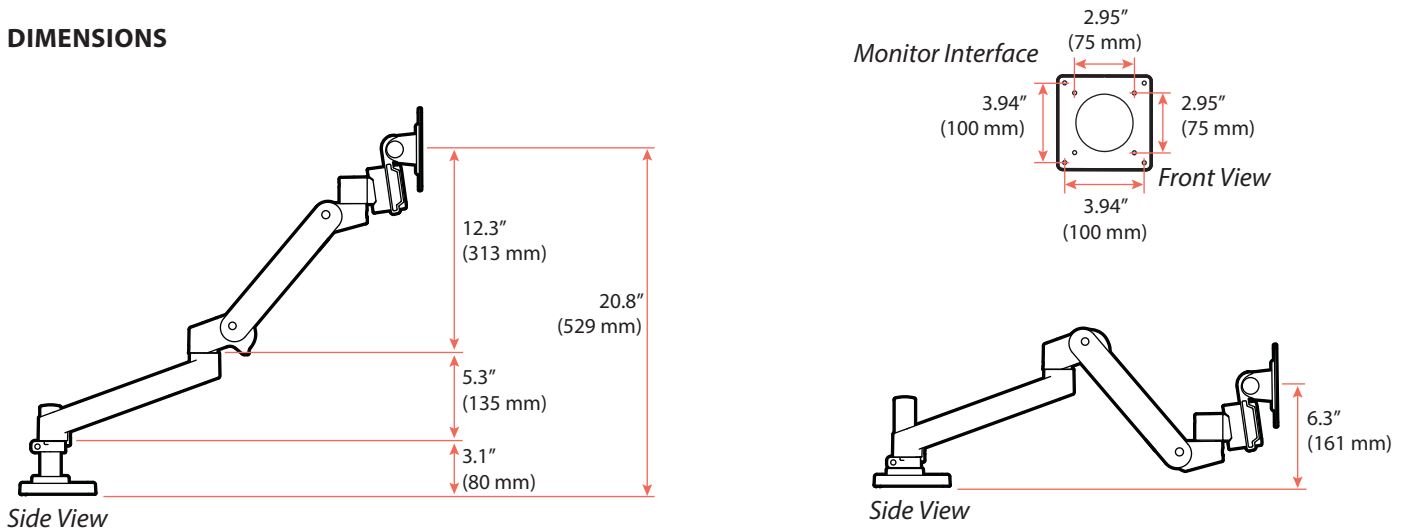

DIMENSIONS

Download additional resources at ergotron.com

USA & Canada Sales & Corporate Headquarters: St. Paul, MN USA / 800.888.8458 / +1.651.681.7600 / insidesales@ergotron.com

EMEA Sales: Amersfoort, The Netherlands / +31.33.45.45.600 / info.eu@ergotron.com

APAC Sales: Sydney, Australia / apaccustomerservice@ergotron.com

LATAM Sales: info.latam@ergotron.com

Worldwide Custom Sales: custom@ergotron.com

Ergotron devices are not intended to cure, treat, mitigate or prevent any disease. Patent information available at www.ergotron.com/patents

© 2024 Ergotron, Inc. rev. 11/14/2024 DIM-LXproDualDirect **Content is subject to change without notification**