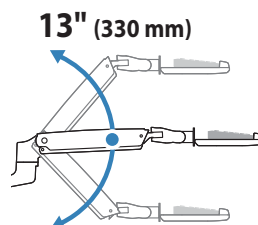

Dimensions

Range of Motion

Weight Capacity

Monitor depth greater than 2.5" (64 mm) may diminish capacity. Call Ergotron for more information.

© 2010 Ergotron, Inc. rev. 02/26/2010 DIM-LXWMSYSTEM Content is subject to change without notification

Keyboard Arm

Dimensions

Weight Capacity

Range of Motion

© 2010 Ergotron, Inc. rev. 02/26/2010 DIM-LXWMSYSTEM Content is subject to change without notification

Americas Sales and Corporate Headquarters

St. Paul, MN USA
(800) 888-8458
+1-651-681-7600
www.ergotron.com
sales@ergotron.com