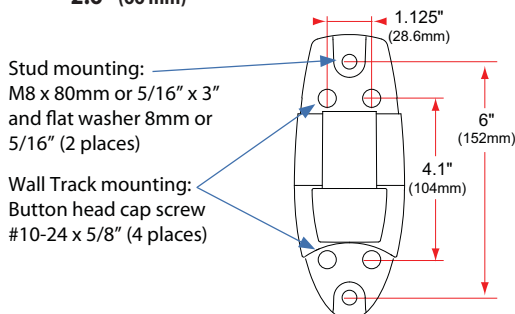

Dimensions

Range of Motion

Weight Capacity

Monitor depth greater than 2.5" (64 mm) may diminish capacity. Call Ergotron for more information.

© 2010 Ergotron, Inc. rev. 02/26/2010 DIM-LXWMSYSTEM Content is subject to change without notification

APAC Sale

Tokyo, Japan
www.ergotron.com
apaccustomerservice@ergotron.com

Worldwide OEM Sales

www.ergotron.com
info.oem@ergotron.com

Ergotron® LX

Wall Mount System

Dimensional & Range of Motion Illustrations

Keyboard Arm

Dimensions

Weight Capacity

Range of Motion

© 2010 Ergotron, Inc. rev. 02/26/2010 DIM-LXWMSYSTEM Content is subject to change without notification

Americas Sales and Corporate Headquarters

St. Paul, MN USA
(800) 888-8458
+1-651-681-7600
www.ergotron.com
sales@ergotron.com