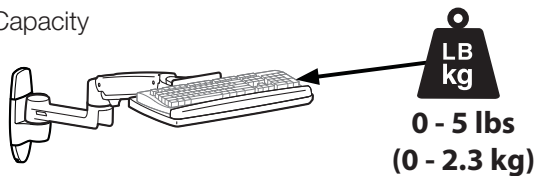

Weight Capacity