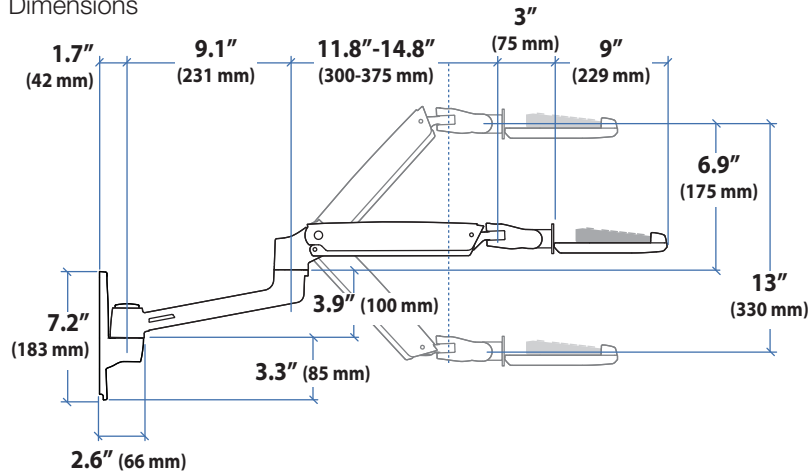

Dimensions

Range of Motion

Weight Capacity

Monitor depth greater than 2.5" (64 mm) may diminish capacity. Call Ergotron for more information.

© 2010 Ergotron, Inc. rev. 02/26/2010 DIM-LXWMSYSTEM Content is subject to change without notification

APAC Sale

Tokyo, Japan
www.ergotron.com
apaccustomerservice@ergotron.com

Worldwide OEM Sales

www.ergotron.com
info.oem@ergotron.com

Ergotron® LX

Wall Mount System

Dimensional & Range of Motion Illustrations

Keyboard Arm

Dimensions

Weight Capacity

Range of Motion

© 2010 Ergotron, Inc. rev. 02/26/2010 DIM-LXWMSYSTEM Content is subject to change without notification

Americas Sales and Corporate Headquarters

St. Paul, MN USA
(800) 888-8458
+1-651-681-7600
www.ergotron.com
sales@ergotron.com