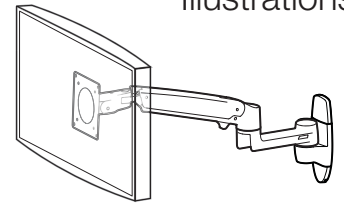

APAC Sale

Tokyo, Japan
www.ergotron.com
apacustomerservice@ergotron.com

Worldwide OEM Sales

www.ergotron.com
info.oem@ergotron.com

Ergotron® LX

Wall Mount System

Dimensional & Range of Motion Illustrations

LCD Arm

Dimensions

Range of Motion

Weight Capacity

Monitor depth greater than 2.5" (64 mm) may diminish capacity. Call Ergotron for more information.

© 2010 Ergotron, Inc. rev. 02/26/2010 DIM-LXWMSYSTEM Content is subject to change without notification