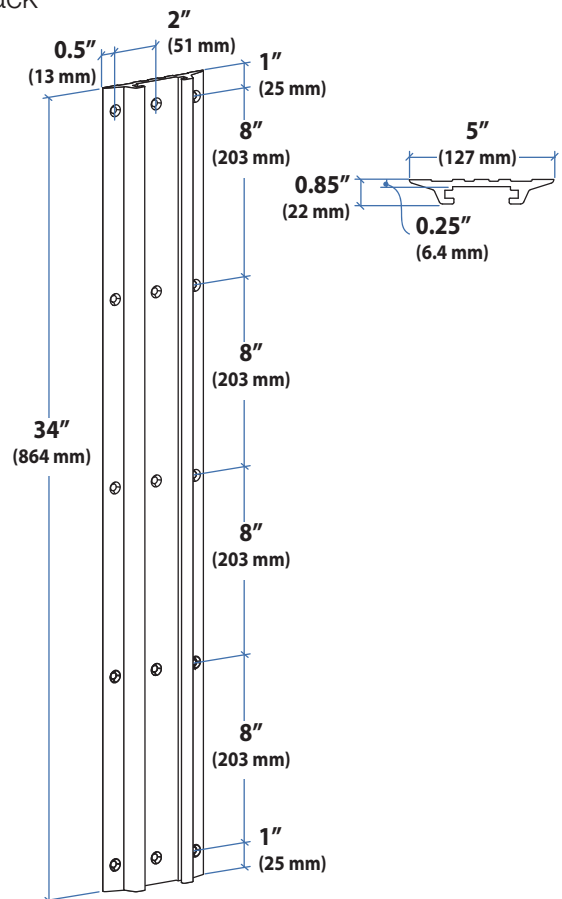

Ergotron® LX

Wall Mount System

Dimensional &
Range of Motion
Illustrations

CPU Holder

Wall Track

Wall Mount Bracket

© 2010 Ergotron, Inc. rev. 02/26/2010 DIM-LXWMSYSTEM Content is subject to change without notification

Dimensions

Range of Motion

Weight Capacity

Monitor depth greater than 2.5" (64 mm) may diminish capacity. Call Ergotron for more information.

© 2010 Ergotron, Inc. rev. 02/26/2010 DIM-LXWMSYSTEM Content is subject to change without notification