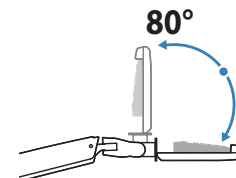

Keyboard Arm

Dimensions

Weight Capacity

Range of Motion

© 2010 Ergotron, Inc. rev. 02/26/2010 DIM-LXWMSYSTEM Content is subject to change without notification

Americas Sales and Corporate Headquarters

St. Paul, MN USA
(800) 888-8458
+1-651-681-7600
www.ergotron.com
sales@ergotron.com