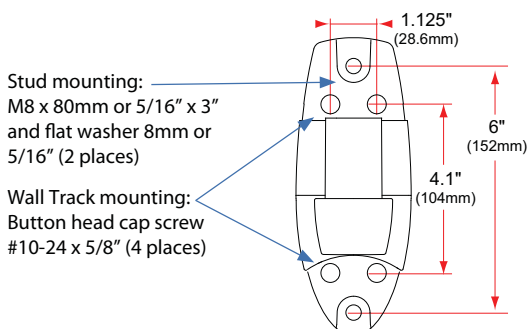

Ergotron® LX

Wall Mount System

Dimensional &
Range of Motion
Illustrations

CPU Holder

Wall Track

Wall Mount Bracket

© 2010 Ergotron, Inc. rev. 02/26/2010 DIM-LXWMSYSTEM Content is subject to change without notification

Dimensions

Range of Motion

Weight Capacity

Monitor depth greater than 2.5" (64 mm) may diminish capacity. Call Ergotron for more information.

© 2010 Ergotron, Inc. rev. 02/26/2010 DIM-LXWMSYSTEM Content is subject to change without notification