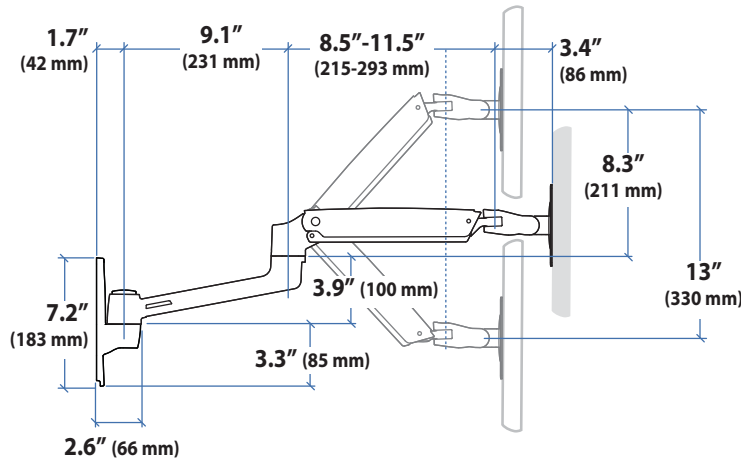

APAC Sale

Tokyo, Japan
www.ergotron.com
apacustomerservice@ergotron.com

Worldwide OEM Sales

www.ergotron.com
info.oem@ergotron.com

Ergotron® LX

Wall Mount System

Dimensional & Range of Motion Illustrations

LCD Arm

Dimensions

Range of Motion

Weight Capacity

Monitor depth greater than 2.5" (64 mm) may diminish capacity. Call Ergotron for more information.

© 2010 Ergotron, Inc. rev. 02/26/2010 DIM-LXWMSYSTEM Content is subject to change without notification