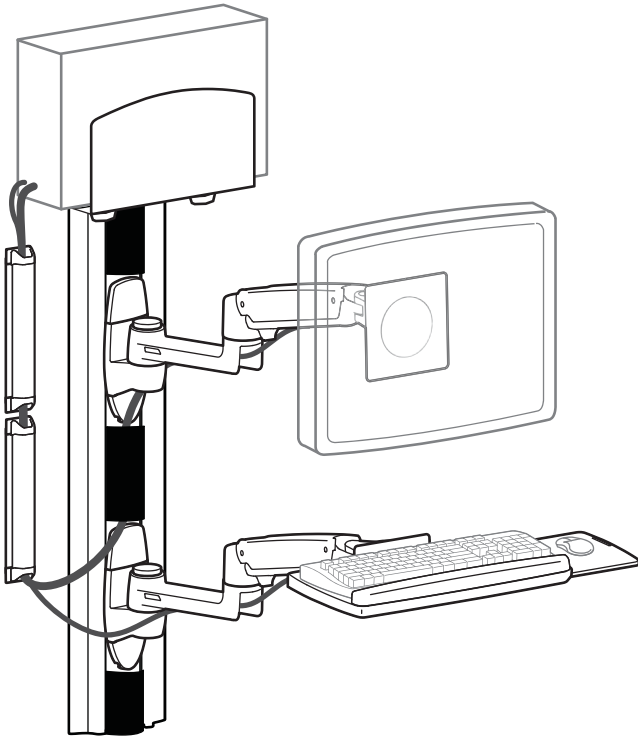

Ergotron® LX

Wall Mount System

Dimensional &
Range of Motion
Illustrations

CPU Holder

Wall Track

Wall Mount Bracket

© 2010 Ergotron, Inc. rev. 02/26/2010 DIM-LXWMSYSTEM Content is subject to change without notification