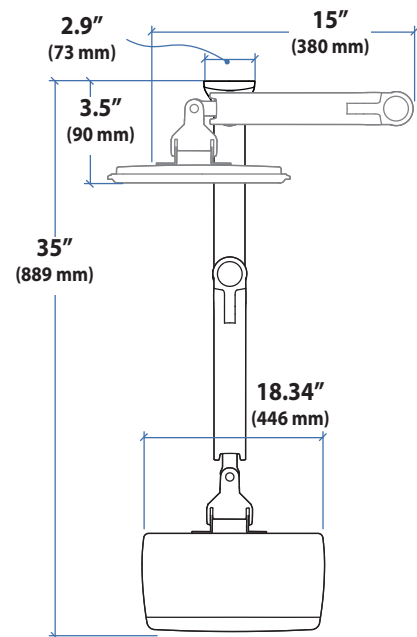

Dimensions

Range of Motion

Weight Capacity

Monitor depth greater than 2.5" (64 mm) may diminish capacity. Call Ergotron for more information.

© 2010 Ergotron, Inc. rev. 02/26/2010 DIM-LXWMSYSTEM Content is subject to change without notification

APAC Sale

Tokyo, Japan
www.ergotron.com
apaccustomerservice@ergotron.com

Worldwide OEM Sales

www.ergotron.com
info.oem@ergotron.com

Ergotron® LX

Wall Mount System

Dimensional & Range of Motion Illustrations

Keyboard Arm

Dimensions

Weight Capacity

Range of Motion

© 2010 Ergotron, Inc. rev. 02/26/2010 DIM-LXWMSYSTEM Content is subject to change without notification

Americas Sales and Corporate Headquarters

St. Paul, MN USA
(800) 888-8458
+1-651-681-7600
www.ergotron.com
sales@ergotron.com