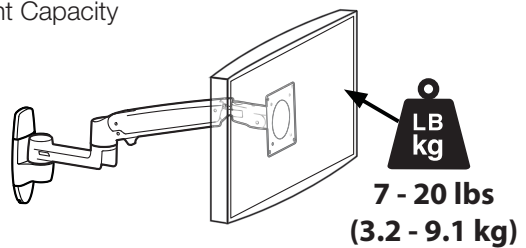

APAC Sale

Tokyo, Japan
www.ergotron.com
apacustomerservice@ergotron.com

Worldwide OEM Sales

www.ergotron.com
info.oem@ergotron.com

Ergotron® LX

Wall Mount System

Dimensional & Range of Motion Illustrations

LCD Arm

Dimensions

Range of Motion

Weight Capacity

Monitor depth greater than 2.5" (64 mm) may diminish capacity. Call Ergotron for more information.

© 2010 Ergotron, Inc. rev. 02/26/2010 DIM-LXWMSYSTEM Content is subject to change without notification