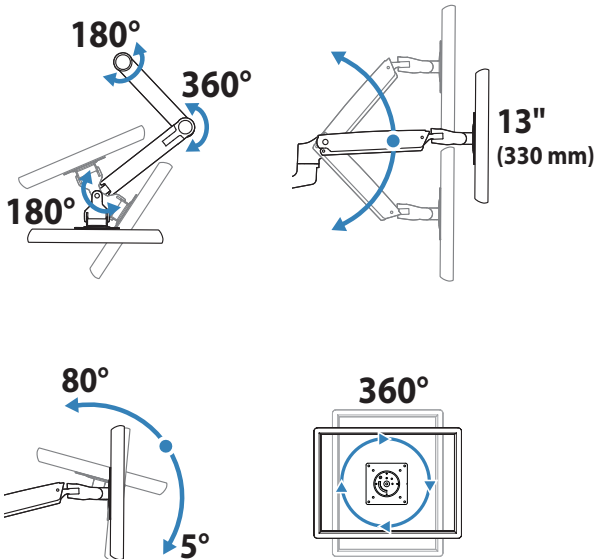

APAC Sale

Tokyo, Japan
www.ergotron.com
apacustomerservice@ergotron.com

Worldwide OEM Sales

www.ergotron.com
info.oem@ergotron.com

Ergotron® LX

Wall Mount System

Dimensional & Range of Motion Illustrations

LCD Arm

Dimensions

Range of Motion

Weight Capacity

Monitor depth greater than 2.5" (64 mm) may diminish capacity. Call Ergotron for more information.

© 2010 Ergotron, Inc. rev. 02/26/2010 DIM-LXWMSYSTEM Content is subject to change without notification