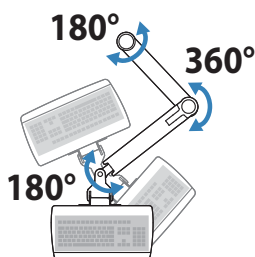

Dimensions

Range of Motion

Weight Capacity

Monitor depth greater than 2.5" (64 mm) may diminish capacity. Call Ergotron for more information.

© 2010 Ergotron, Inc. rev. 02/26/2010 DIM-LXWMSYSTEM Content is subject to change without notification

Keyboard Arm

Dimensions

Weight Capacity

Range of Motion

© 2010 Ergotron, Inc. rev. 02/26/2010 DIM-LXWMSYSTEM Content is subject to change without notification

Americas Sales and Corporate Headquarters

St. Paul, MN USA
(800) 888-8458
+1-651-681-7600
www.ergotron.com
sales@ergotron.com