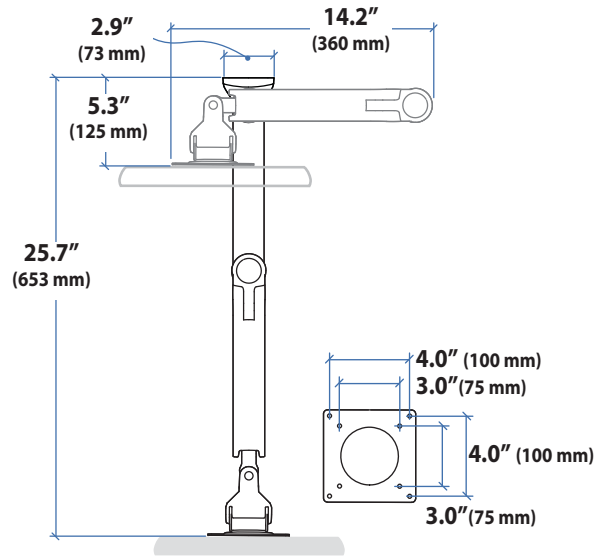

APAC Sale

Tokyo, Japan
www.ergotron.com
apacustomerservice@ergotron.com

Worldwide OEM Sales

www.ergotron.com
info.oem@ergotron.com

Ergotron® LX

Wall Mount System

Dimensional & Range of Motion Illustrations

LCD Arm

Dimensions

Range of Motion

Weight Capacity

Monitor depth greater than 2.5" (64 mm) may diminish capacity. Call Ergotron for more information.

© 2010 Ergotron, Inc. rev. 02/26/2010 DIM-LXWMSYSTEM Content is subject to change without notification