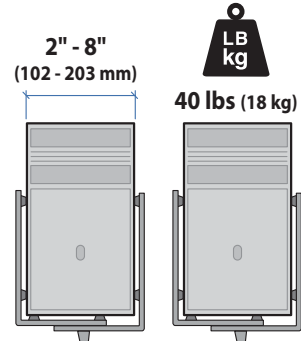

Ergotron® LX

Wall Mount System

Dimensional &
Range of Motion
Illustrations

CPU Holder

Wall Track

Wall Mount Bracket

© 2010 Ergotron, Inc. rev. 02/26/2010 DIM-LXWMSYSTEM Content is subject to change without notification

Dimensions

Range of Motion

Weight Capacity

Monitor depth greater than 2.5" (64 mm) may diminish capacity. Call Ergotron for more information.

© 2010 Ergotron, Inc. rev. 02/26/2010 DIM-LXWMSYSTEM Content is subject to change without notification