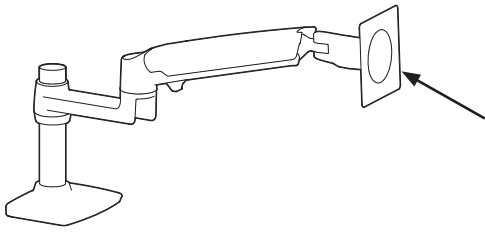

LX Desk Mount LCD Arm

Dimensions

*Bolt must be centered in hole.

Americas Sales and Corporate Headquarter

St. Paul, MN USA
 (800) 888-8458
 +1-651-681-7600
 www.ergotron.com
 insidesales@ergotron.com

EMEA Sales

LX Desk Mount LCD Arm

Weight Capacity per Monitor
 7 - 25 lbs (3.2 - 11.3 kg)*
 Monitor depth greater than 2.5" (64 mm) may diminish capacity.
 Call Ergotron for more information.

*** The lower most range of motion for vertical lift is decreased up to 4.5" (114 mm) when arm is adjusted to hold over 20lbs (9 kgs).**