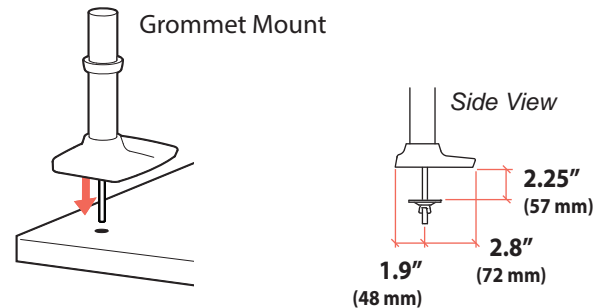

LX Desk Mount LCD Arm

Dimensions

Americas Sales and Corporate Headquarter	EMEA Sales	APAC Sales	Worldwide OEM Sales
St. Paul, MN USA (800) 888-8458 +1-651-681-7600 www.ergotron.com insidesales@ergotron.com	Amersfoort, The Netherlands +31 33 45 45 600 www.ergotron.com info.eu@ergotron.com	Sydney, Australia www.ergotron.com apaccustomerservice@ergotron.com	www.ergotron.com info.oem@ergotron.com

LX Desk Mount LCD Arm

Dimensions

*Bolt must be centered in hole.

Americas Sales and Corporate Headquarter

St. Paul, MN USA
 (800) 888-8458
 +1-651-681-7600
 www.ergotron.com
 insidesales@ergotron.com

EMEA Sales

LX Desk Mount LCD Arm

Weight Capacity per Monitor
 7 - 25 lbs (3.2 - 11.3 kg)*
 Monitor depth greater than 2.5" (64 mm) may diminish capacity.
 Call Ergotron for more information.

*** The lower most range of motion for vertical lift is decreased up to 4.5" (114 mm) when arm is adjusted to hold over 20lbs (9 kgs).**