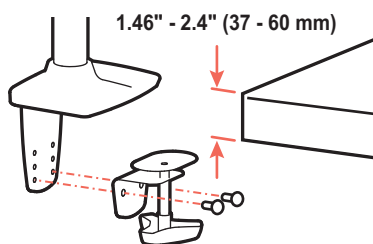

LX Desk Mount LCD Arm

Dimensions

Americas Sales and Corporate Headquarter	EMEA Sales	APAC Sales	Worldwide OEM Sales
St. Paul, MN USA (800) 888-8458 +1-651-681-7600 www.ergotron.com insidesales@ergotron.com	Amersfoort, The Netherlands +31 33 45 45 600 www.ergotron.com info.eu@ergotron.com	Sydney, Australia www.ergotron.com apaccustomerservice@ergotron.com	www.ergotron.com info.oem@ergotron.com

LX Desk Mount LCD Arm

Dimensions

*Bolt must be centered in hole.

Americas Sales and Corporate Headquarter

St. Paul, MN USA
 (800) 888-8458
 +1-651-681-7600
 www.ergotron.com
 insidesales@ergotron.com

EMEA Sales

LX Desk Mount LCD Arm

Weight Capacity per Monitor
 7 - 25 lbs (3.2 - 11.3 kg)*
 Monitor depth greater than 2.5" (64 mm) may diminish capacity.
 Call Ergotron for more information.

*** The lower most range of motion for vertical lift is decreased up to 4.5" (114 mm) when arm is adjusted to hold over 20lbs (9 kgs).**