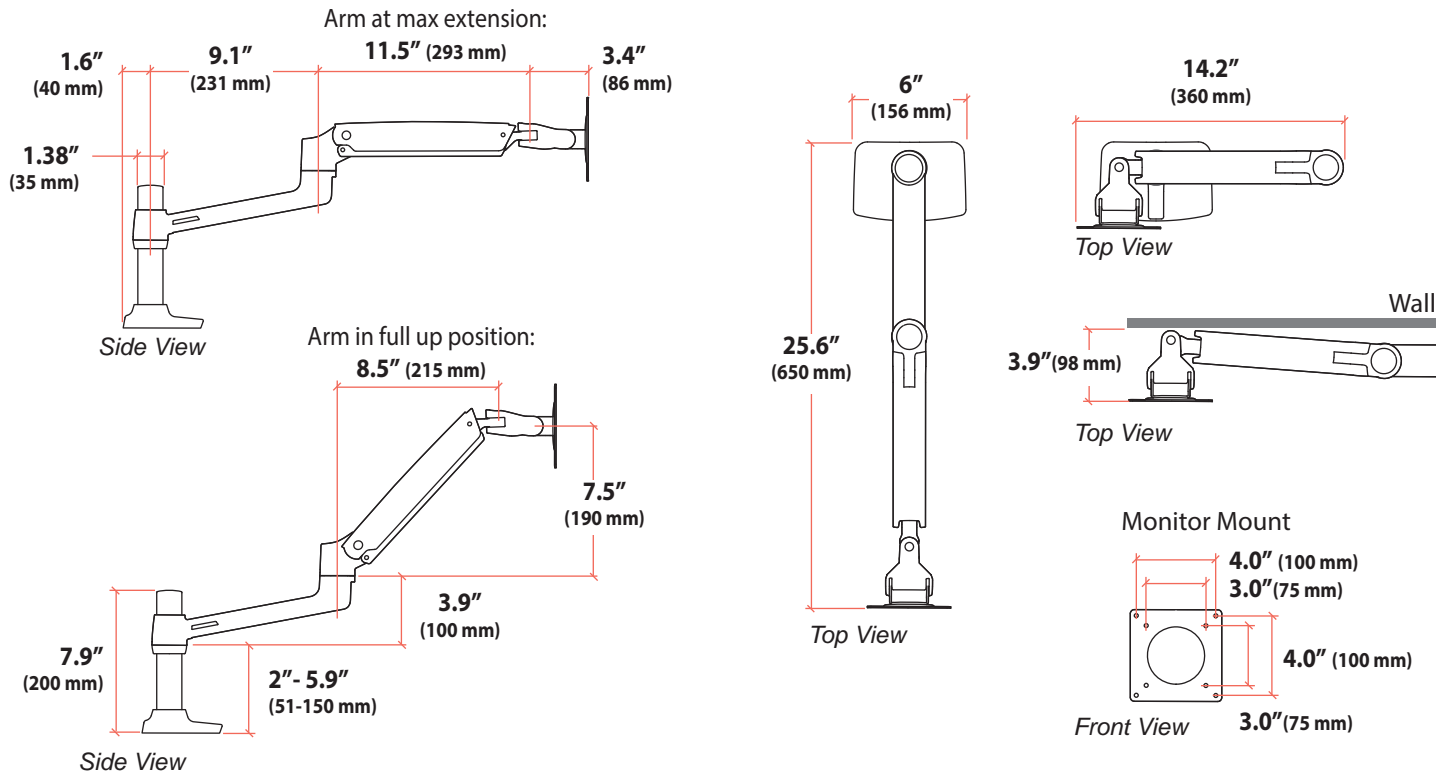

LX Desk Mount LCD Arm

Dimensions

Americas Sales and Corporate Headquarter	EMEA Sales	APAC Sales	Worldwide OEM Sales
St. Paul, MN USA (800) 888-8458 +1-651-681-7600 www.ergotron.com insidesales@ergotron.com	Amersfoort, The Netherlands +31 33 45 45 600 www.ergotron.com info.eu@ergotron.com	Sydney, Australia www.ergotron.com apaccustomerservice@ergotron.com	www.ergotron.com info.oem@ergotron.com

LX Desk Mount LCD Arm

Dimensions

*Bolt must be centered in hole.

Americas Sales and Corporate Headquarter

St. Paul, MN USA
 (800) 888-8458
 +1-651-681-7600
 www.ergotron.com
 insidesales@ergotron.com

EMEA Sales

LX Desk Mount LCD Arm

Weight Capacity per Monitor
 7 - 25 lbs (3.2 - 11.3 kg)*
 Monitor depth greater than 2.5" (64 mm) may diminish capacity.
 Call Ergotron for more information.

*** The lower most range of motion for vertical lift is decreased up to 4.5" (114 mm) when arm is adjusted to hold over 20lbs (9 kgs).**