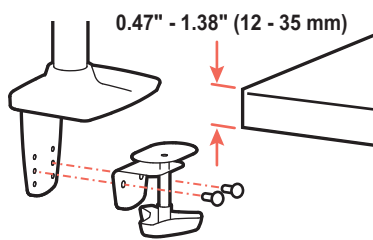

LX Desk Mount LCD Arm

Dimensions

Americas Sales and Corporate Headquarter	EMEA Sales	APAC Sales	Worldwide OEM Sales
St. Paul, MN USA (800) 888-8458 +1-651-681-7600 www.ergotron.com insidesales@ergotron.com	Amersfoort, The Netherlands +31 33 45 45 600 www.ergotron.com info.eu@ergotron.com	Sydney, Australia www.ergotron.com apaccustomerservice@ergotron.com	www.ergotron.com info.oem@ergotron.com

LX Desk Mount LCD Arm

Dimensions

*Bolt must be centered in hole.

Americas Sales and Corporate Headquarter

St. Paul, MN USA
 (800) 888-8458
 +1-651-681-7600
 www.ergotron.com
 insidesales@ergotron.com

EMEA Sales

LX Desk Mount LCD Arm

Weight Capacity per Monitor
 7 - 25 lbs (3.2 - 11.3 kg)*
 Monitor depth greater than 2.5" (64 mm) may diminish capacity.
 Call Ergotron for more information.

*** The lower most range of motion for vertical lift is decreased up to 4.5" (114 mm) when arm is adjusted to hold over 20lbs (9 kgs).**