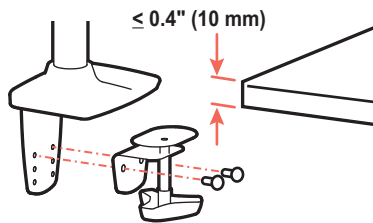

LX Desk Mount LCD Arm

Dimensions

Americas Sales and Corporate Headquarter	EMEA Sales	APAC Sales	Worldwide OEM Sales
St. Paul, MN USA (800) 888-8458 +1-651-681-7600 www.ergotron.com insidesales@ergotron.com	Amersfoort, The Netherlands +31 33 45 45 600 www.ergotron.com info.eu@ergotron.com	Sydney, Australia www.ergotron.com apaccustomerservice@ergotron.com	www.ergotron.com info.oem@ergotron.com

LX Desk Mount LCD Arm

Dimensions

*Bolt must be centered in hole.

Americas Sales and Corporate Headquarter

St. Paul, MN USA
 (800) 888-8458
 +1-651-681-7600
 www.ergotron.com
 insidesales@ergotron.com

EMEA Sales

LX Desk Mount LCD Arm

Weight Capacity per Monitor
 7 - 25 lbs (3.2 - 11.3 kg)*
 Monitor depth greater than 2.5" (64 mm) may diminish capacity.
 Call Ergotron for more information.

*** The lower most range of motion for vertical lift is decreased up to 4.5" (114 mm) when arm is adjusted to hold over 20lbs (9 kgs).**