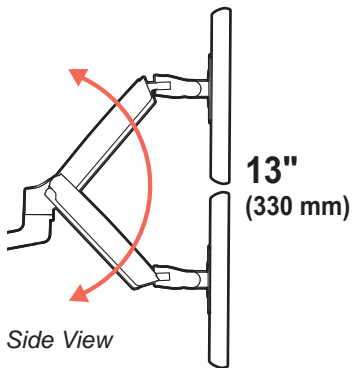

Range of Motion

Americas Sales and Corporate Headquarter	EMEA Sales	APAC Sales	Worldwide OEM Sales
St. Paul, MN USA (800) 888-8458 +1-651-681-7600 www.ergotron.com insidesales@ergotron.com	Amersfoort, The Netherlands +31 33 45 45 600 www.ergotron.com info.eu@ergotron.com	Sydney, Australia www.ergotron.com apaccustomerservice@ergotron.com	www.ergotron.com info.oem@ergotron.com