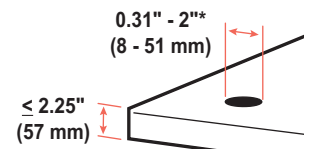

LX Desk Mount LCD Arm

Dimensions

Americas Sales and Corporate Headquarter	EMEA Sales	APAC Sales	Worldwide OEM Sales
St. Paul, MN USA (800) 888-8458 +1-651-681-7600 www.ergotron.com insidesales@ergotron.com	Amersfoort, The Netherlands +31 33 45 45 600 www.ergotron.com info.eu@ergotron.com	Sydney, Australia www.ergotron.com apaccustomerservice@ergotron.com	www.ergotron.com info.oem@ergotron.com

LX Desk Mount LCD Arm

Dimensions

*Bolt must be centered in hole.

Americas Sales and Corporate Headquarter

St. Paul, MN USA
 (800) 888-8458
 +1-651-681-7600
 www.ergotron.com
 insidesales@ergotron.com

EMEA Sales