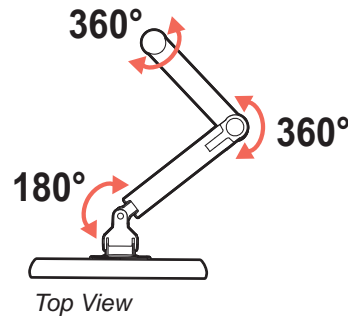

Range of Motion

Americas Sales and Corporate Headquarter	EMEA Sales	APAC Sales	Worldwide OEM Sales
St. Paul, MN USA (800) 888-8458 +1-651-681-7600 www.ergotron.com insidesales@ergotron.com	Amersfoort, The Netherlands +31 33 45 45 600 www.ergotron.com info.eu@ergotron.com	Sydney, Australia www.ergotron.com apaccustomerservice@ergotron.com	www.ergotron.com info.oem@ergotron.com