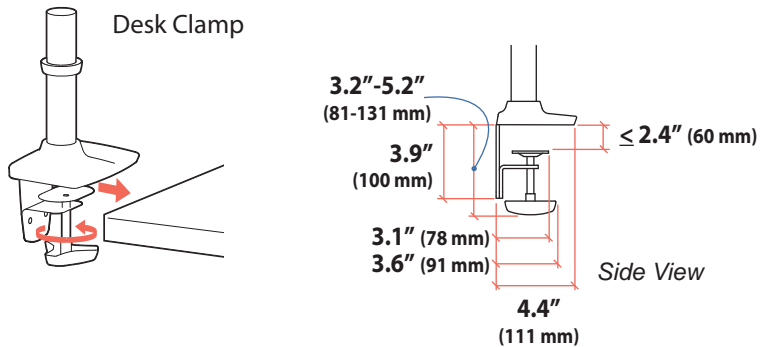

LX Desk Mount LCD Arm

Dimensions

Americas Sales and Corporate Headquarter	EMEA Sales	APAC Sales	Worldwide OEM Sales
St. Paul, MN USA (800) 888-8458 +1-651-681-7600 www.ergotron.com insidesales@ergotron.com	Amersfoort, The Netherlands +31 33 45 45 600 www.ergotron.com info.eu@ergotron.com	Sydney, Australia www.ergotron.com apaccustomerservice@ergotron.com	www.ergotron.com info.oem@ergotron.com

LX Desk Mount LCD Arm

Dimensions

*Bolt must be centered in hole.

Americas Sales and Corporate Headquarter

St. Paul, MN USA
 (800) 888-8458
 +1-651-681-7600
 www.ergotron.com
 insidesales@ergotron.com

EMEA Sales

LX Desk Mount LCD Arm

Weight Capacity per Monitor
 7 - 25 lbs (3.2 - 11.3 kg)*
 Monitor depth greater than 2.5" (64 mm) may diminish capacity.
 Call Ergotron for more information.

*** The lower most range of motion for vertical lift is decreased up to 4.5" (114 mm) when arm is adjusted to hold over 20lbs (9 kgs).**