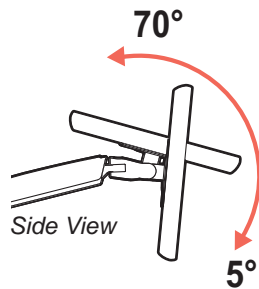

Range of Motion

Americas Sales and Corporate Headquarter	EMEA Sales	APAC Sales	Worldwide OEM Sales
St. Paul, MN USA (800) 888-8458 +1-651-681-7600 www.ergotron.com insidesales@ergotron.com	Amersfoort, The Netherlands +31 33 45 45 600 www.ergotron.com info.eu@ergotron.com	Sydney, Australia www.ergotron.com apaccustomerservice@ergotron.com	www.ergotron.com info.oem@ergotron.com