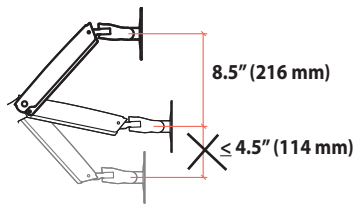

LX Desk Mount LCD Arm

Dimensions

*Bolt must be centered in hole.

Americas Sales and Corporate Headquarter

St. Paul, MN USA
 (800) 888-8458
 +1-651-681-7600
 www.ergotron.com
 insidesales@ergotron.com

EMEA Sales

LX Desk Mount LCD Arm

Weight Capacity per Monitor
 7 - 25 lbs (3.2 - 11.3 kg)*
 Monitor depth greater than 2.5" (64 mm) may diminish capacity.
 Call Ergotron for more information.

*** The lower most range of motion for vertical lift is decreased up to 4.5" (114 mm) when arm is adjusted to hold over 20lbs (9 kgs).**